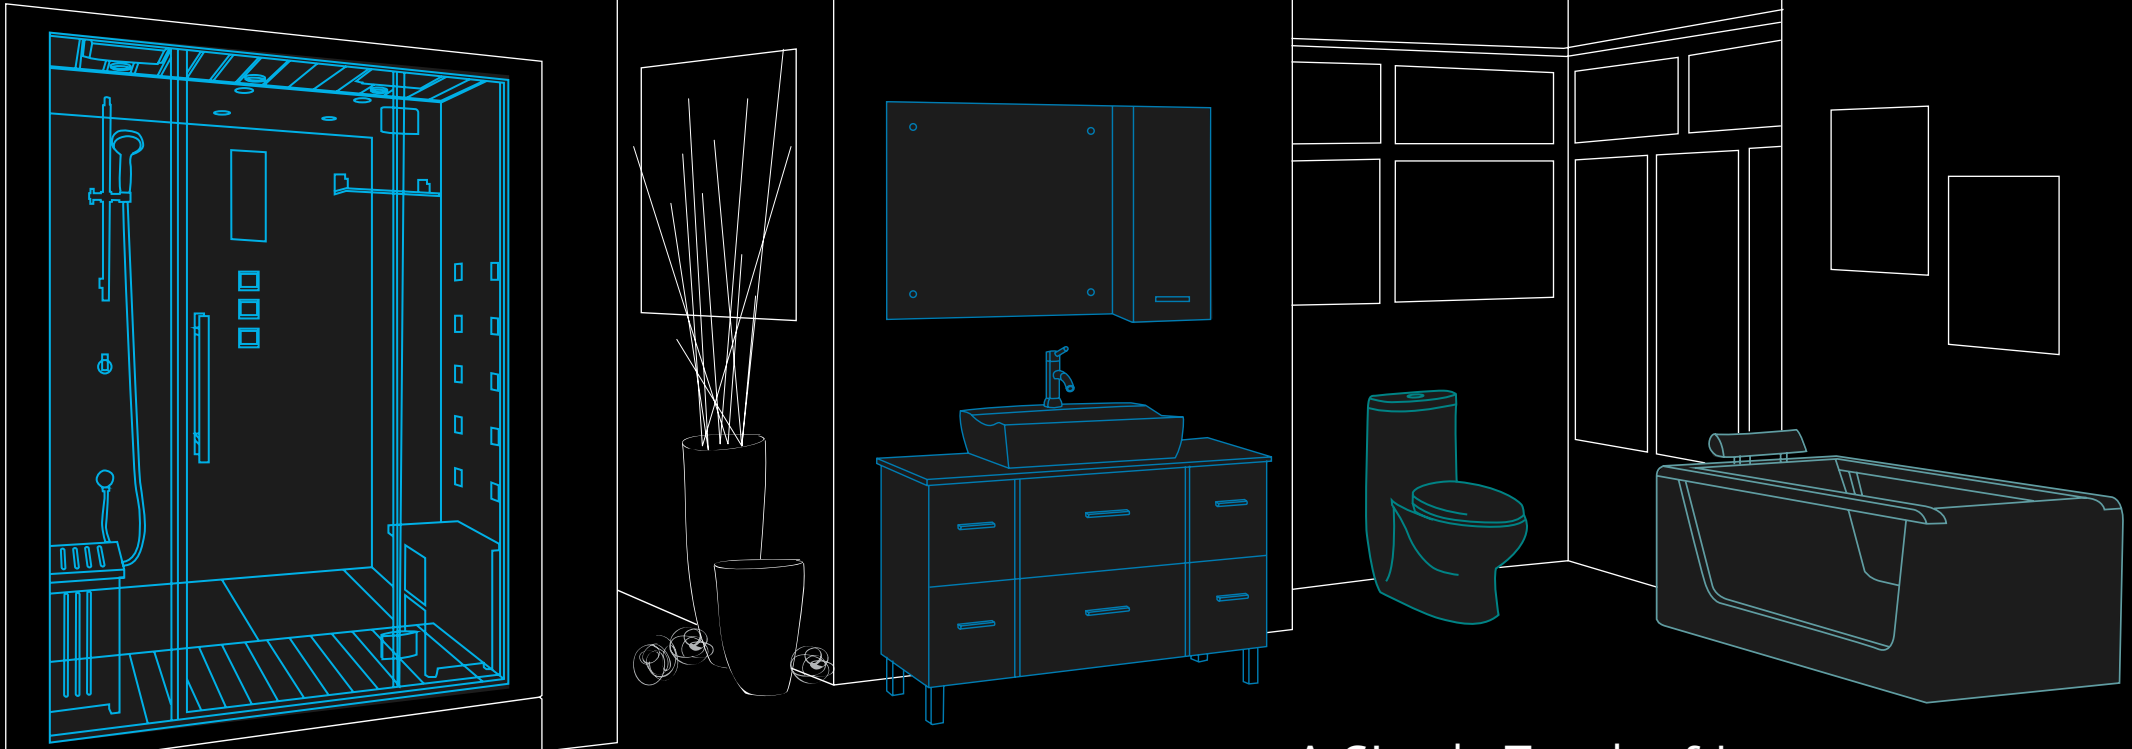

ARIEL

A Simple Touch of Luxury