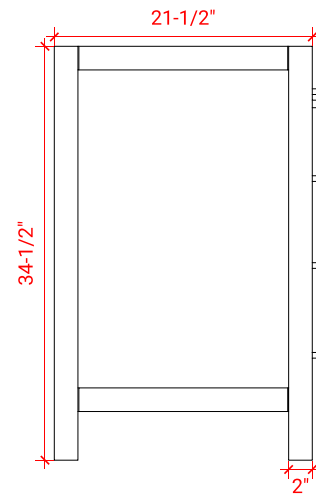

CAMBRIDGE 61" SINGLE SINK CABINET

ARIEL

A061S

BASE CABINET DIMENSIONS

60" W x 21.5" D x 34.5" H

FEATURES

- Solid wood frame & plywood panels
- Dovetail drawers and joints
- Soft closing doors & drawers

HARDWARE FINISHES

Satin Nickel Satin Brass Satin Black

AVAILABLE COLORS

White Grey Espresso Midnight Blue

SIDE VIEW