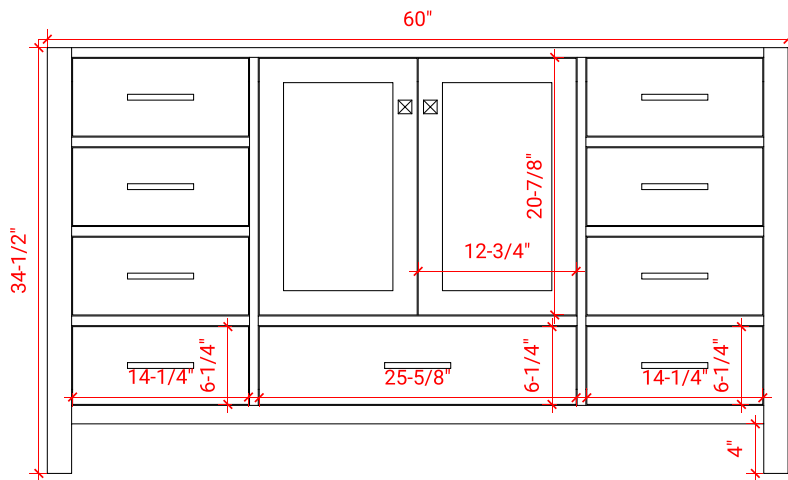

White Grey Espresso Midnight Blue

FRONT VIEW