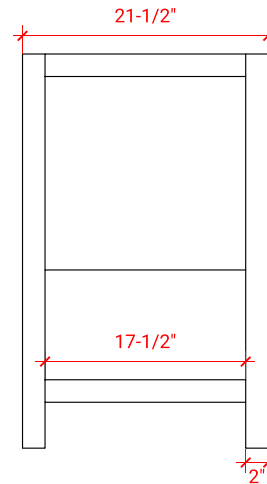

BAYHILL 61" DOUBLE SINK CABINET

ARIEL

R061D

BASE CABINET DIMENSIONS

60" W x 21.5" D x 34.5" H

FEATURES

- Solid wood frame & plywood panels
- Dovetail drawers and joints
- Soft closing doors & drawers

HARDWARE FINISHES

Satin Nickel Satin Brass Satin Black

AVAILABLE COLORS

White Grey Espresso Midnight Blue

FRONT VIEW

SIDE VIEW

PLAN VIEW

61" DOUBLE OVAL SINK THIN COUNTERTOP

OVERALL DIMENSIONS

61" W x 22" D x 1.5" H

COUNTERTOP OPTIONS

Carrara Marble
CW-061D-OVL-CT

White Quartz
WQ-061D-OVL-CT

FEATURES

- Solid countertop with mitered edges & seams
- Undermount white oval sink
- Pre-drilled for 8" widespread faucet

INCLUDED

- Countertop
- Matching Backsplash
- Sink

COUNTERTOP PLAN VIEW

EDGE SIDE VIEW

THREE DIMENSIONAL COUNTERTOP VIEW