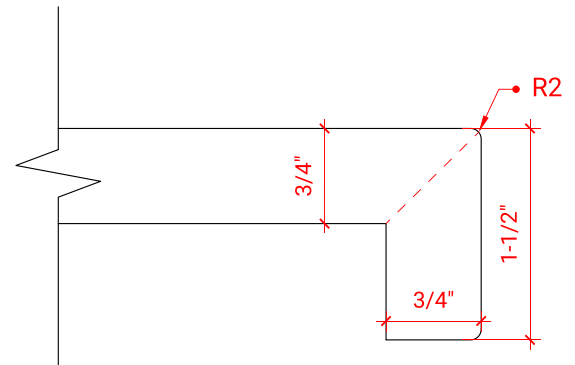

BAYHILL 61" DOUBLE SINK CABINET

ARIEL

R061D

BASE CABINET DIMENSIONS

60" W x 21.5" D x 34.5" H

FEATURES

- Solid wood frame & plywood panels
- Dovetail drawers and joints
- Soft closing doors & drawers

HARDWARE FINISHES

61" W x 22" D x 1.5" H

COUNTERTOP OPTIONS

Carrara Marble
CW-061D-OVL-CT

White Quartz
WQ-061D-OVL-CT

FEATURES

- Solid countertop with mitered edges & seams
- Undermount white oval sink
- Pre-drilled for 8" widespread faucet

INCLUDED

- Countertop
- Matching Backsplash
- Sink

COUNTERTOP PLAN VIEW

EDGE SIDE VIEW

THREE DIMENSIONAL COUNTERTOP VIEW