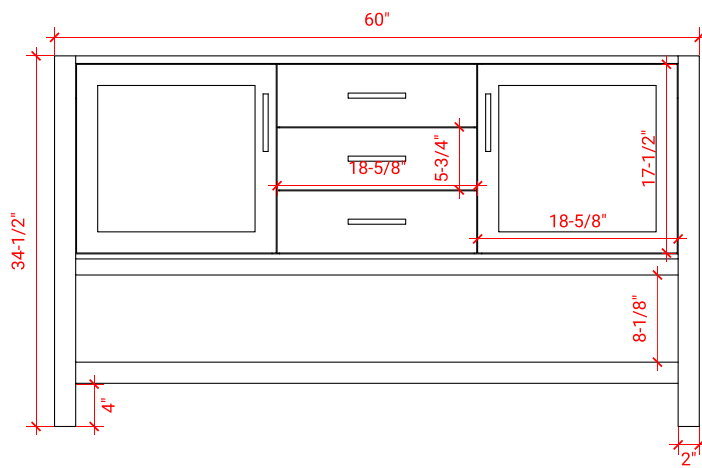

BAYHILL 61" DOUBLE SINK CABINET

ARIEL

R061D

BASE CABINET DIMENSIONS

60" W x 21.5" D x 34.5" H

FEATURES

- Solid wood frame & plywood panels
- Dovetail drawers and joints
- Soft closing doors & drawers

HARDWARE FINISHES

Satin Nickel Satin Brass Satin Black

AVAILABLE COLORS

White Grey Espresso Midnight Blue

FRONT VIEW

SIDE VIEW

PLAN VIEW

61" DOUBLE OVAL SINK THIN COUNTERTOP

OVERALL DIMENSIONS

61" W x 22" D x 1.5" H

COUNTERTOP OPTIONS

Carrara Marble
CW-061D-OVL-CT

White Quartz
WQ-061D-OVL-CT

FEATURES

- Solid countertop with mitered edges & seams
- Undermount white oval sink
- Pre-drilled for 8" widespread faucet

INCLUDED

- Countertop
- Matching Backsplash
- Sink

COUNTERTOP PLAN VIEW

EDGE SIDE VIEW

THREE DIMENSIONAL COUNTERTOP VIEW