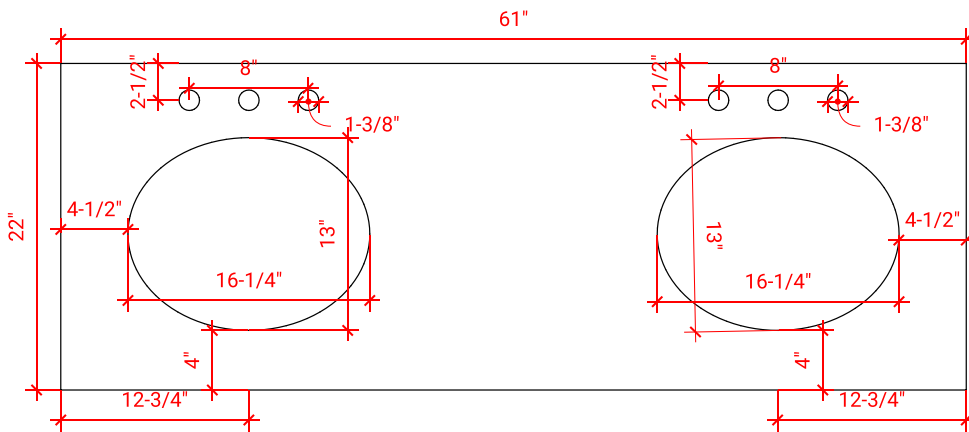

BAYHILL 61" DOUBLE SINK CABINET

ARIEL

R061D

BASE CABINET DIMENSIONS

60" W x 21.5" D x 34.5" H

FEATURES

- Solid wood frame & plywood panels
- Dovetail drawers and joints
- Soft closing doors & drawers

HARDWARE FINISHES

61" W x 22" D x 1.5" H

COUNTERTOP OPTIONS

Carrara Marble
CW-061D-OVL-CT

White Quartz
WQ-061D-OVL-CT

FEATURES

- Solid countertop with mitered edges & seams
- Undermount white oval sink
- Pre-drilled for 8" widespread faucet

INCLUDED

- Countertop
- Matching Backsplash
- Sink

COUNTERTOP PLAN VIEW

EDGE SIDE VIEW

THREE DIMENSIONAL COUNTERTOP VIEW