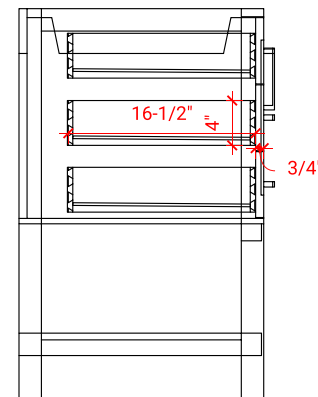

BAYHILL 61" DOUBLE SINK CABINET

ARIEL

R061D

BASE CABINET DIMENSIONS

60" W x 21.5" D x 34.5" H

FEATURES

- Solid wood frame & plywood panels
- Dovetail drawers and joints
- Soft closing doors & drawers

HARDWARE FINISHES

Satin Nickel Satin Brass Satin Black

AVAILABLE COLORS

White Grey Espresso Midnight Blue

FRONT VIEW

SIDE VIEW

PLAN VIEW

61" DOUBLE OVAL SINK THIN COUNTERTOP

OVERALL DIMENSIONS

61" W x 22" D x 1.5" H

COUNTERTOP OPTIONS

Carrara Marble
CW-061D-OVL-CT

White Quartz
WQ-061D-OVL-CT

FEATURES

- Solid countertop with mitered edges & seams
- Undermount white oval sink
- Pre-drilled for 8" widespread faucet

INCLUDED

- Countertop
- Matching Backsplash
- Sink

COUNTERTOP PLAN VIEW

EDGE SIDE VIEW

THREE DIMENSIONAL COUNTERTOP VIEW