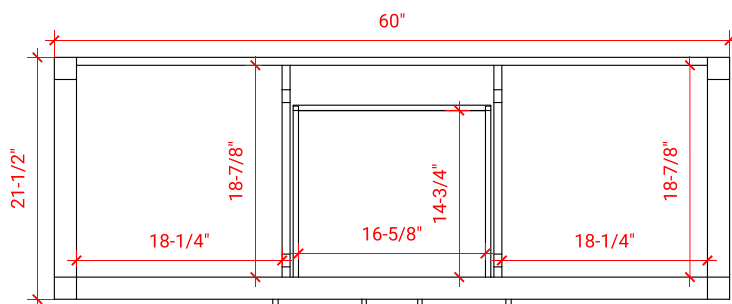

BAYHILL 61" DOUBLE SINK CABINET

ARIEL

R061D

BASE CABINET DIMENSIONS

60" W x 21.5" D x 34.5" H

FEATURES

- Solid wood frame & plywood panels
- Dovetail drawers and joints
- Soft closing doors & drawers

HARDWARE FINISHES

Satin Nickel Satin Brass Satin Black

AVAILABLE COLORS

White Grey Espresso Midnight Blue

FRONT VIEW

SIDE VIEW

PLAN VIEW

61" DOUBLE OVAL SINK THIN COUNTERTOP

OVERALL DIMENSIONS

61" W x 22" D x 1.5" H

COUNTERTOP OPTIONS

Carrara Marble
CW-061D-OVL-CT

White Quartz
WQ-061D-OVL-CT

FEATURES

- Solid countertop with mitered edges & seams
- Undermount white oval sink
- Pre-drilled for 8" widespread faucet

INCLUDED

- Countertop
- Matching Backsplash
- Sink

COUNTERTOP PLAN VIEW

EDGE SIDE VIEW

THREE DIMENSIONAL COUNTERTOP VIEW