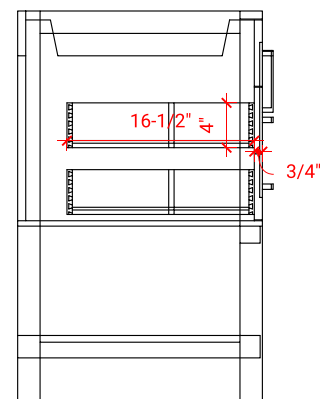

BAYHILL 61" SINGLE SINK CABINET

ARIEL

R061S

BASE CABINET DIMENSIONS

60" W x 21.5" D x 34.5" H

FEATURES

- Solid wood frame & plywood panels
- Dovetail drawers and joints
- Soft closing doors & drawers

HARDWARE FINISHES

Satin Nickel Satin Brass Satin Black

AVAILABLE COLORS

White Grey Espresso Midnight Blue

PLAN VIEW