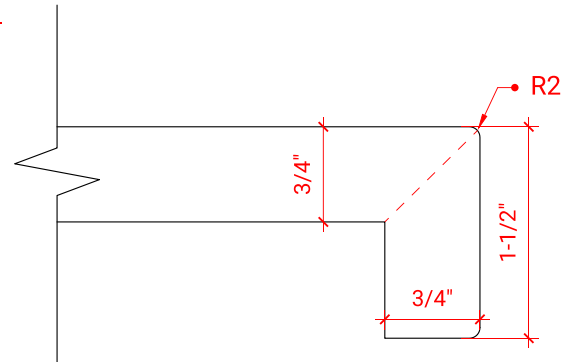

EDGE SIDE VIEW