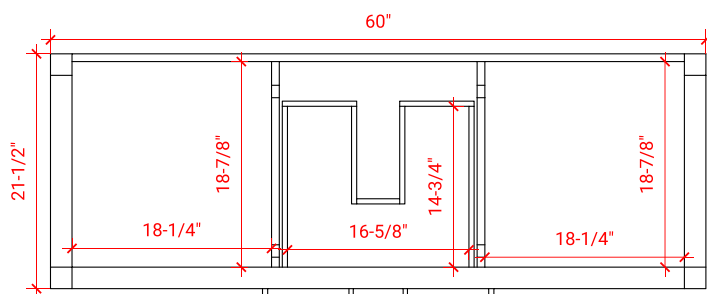

BAYHILL 61" SINGLE SINK CABINET

ARIEL

R061S

BASE CABINET DIMENSIONS

60" W x 21.5" D x 34.5" H

FEATURES

- Solid wood frame & plywood panels
- Dovetail drawers and joints
- Soft closing doors & drawers

HARDWARE FINISHES

Satin Nickel Satin Brass Satin Black

AVAILABLE COLORS

White Grey Espresso Midnight Blue

PLAN VIEW