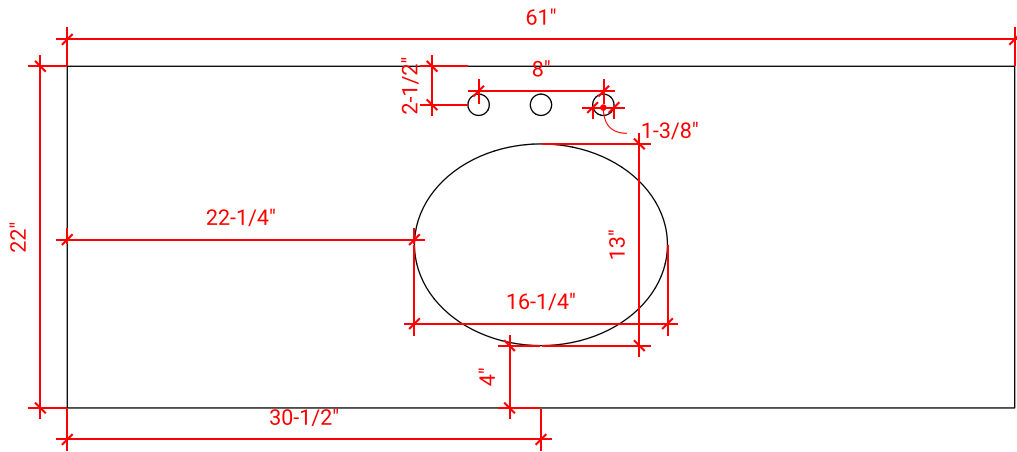

61" OVAL SINK THIN COUNTERTOP

OVERALL DIMENSIONS

61" W x 22" D x 1.5" H

COUNTERTOP OPTIONS

FEATURES

- Solid countertop with mitered edges & seams
- Undermount white oval sink
- Pre-drilled for 8" widespread faucet

INCLUDED

- Countertop
- Matching Backsplash
- Sink

COUNTERTOP PLAN VIEW