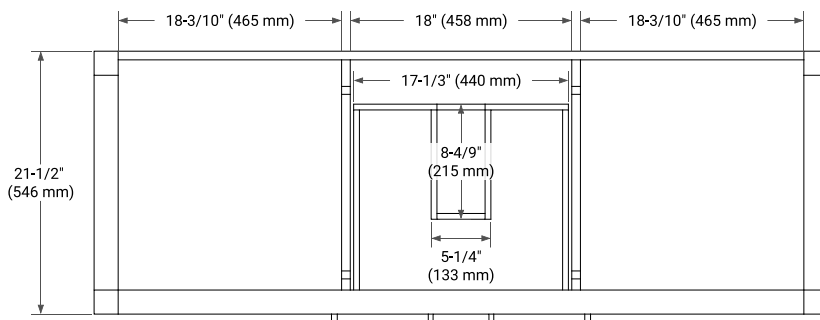

BAYHILL 60" SINGLE SINK BASE CABINET

BASE CABINET DIMENSIONS

60" W x 21.5" D x 34.5" H

FEATURES

- Solid wood frame & plywood panels
- Dovetail drawers and joints
- Soft closing doors & drawers

HARDWARE FINISHES*

White Grey Midnight Blue

FRONT VIEW

SIDE VIEW

PLAN VIEW

60" SINGLE RECTANGLE SINK COUNTERTOP WITH 1.5 IN. THICKNESS

ARIEL

OVERALL DIMENSIONS

60.25" W x 22" D x 1.5" H

COUNTERTOP OPTIONS

Carrara White Quartz

FEATURES

- Solid countertop with mitered edges & seams
- Undermount white rectangular sink
- Pre-drilled for 8" widespread faucet

INCLUDED

- Countertop
- Matching Backsplash
- Rectangle Sink

COUNTERTOP PLAN VIEW

EDGE SIDE VIEW

THREE DIMENSIONAL COUNTERTOP VIEW