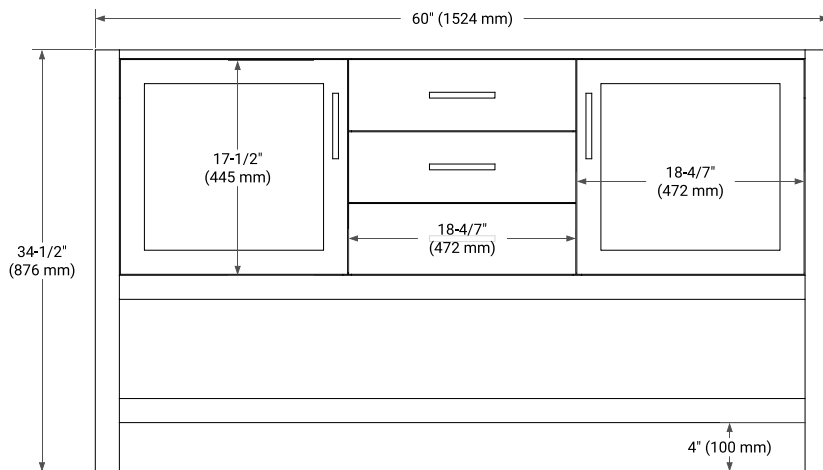

BAYHILL 60" SINGLE SINK BASE CABINET

BASE CABINET DIMENSIONS

60" W x 21.5" D x 34.5" H

FEATURES

- Solid wood frame & plywood panels
- Dovetail drawers and joints
- Soft closing doors & drawers

HARDWARE FINISHES*

White Grey Midnight Blue

FRONT VIEW

SIDE VIEW

PLAN VIEW

60" SINGLE RECTANGLE SINK COUNTERTOP WITH 1.5 IN. THICKNESS

ARIEL

OVERALL DIMENSIONS

60.25" W x 22" D x 1.5" H

COUNTERTOP OPTIONS

Carrara White Quartz

FEATURES

- Solid countertop with mitered edges & seams
- Undermount white rectangular sink
- Pre-drilled for 8" widespread faucet

INCLUDED

- Countertop
- Matching Backsplash
- Rectangle Sink

COUNTERTOP PLAN VIEW

EDGE SIDE VIEW

THREE DIMENSIONAL COUNTERTOP VIEW