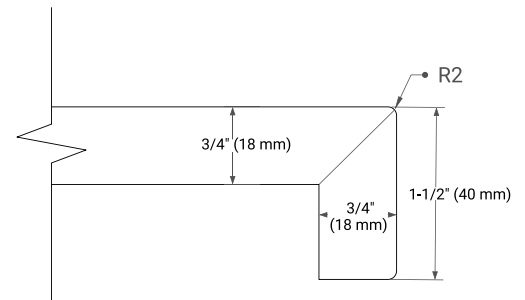

White Grey Midnight Blue

FRONT VIEW

SIDE VIEW

PLAN VIEW

60" SINGLE RECTANGLE SINK COUNTERTOP WITH 1.5 IN. THICKNESS

ARIEL

OVERALL DIMENSIONS

60.25" W x 22" D x 1.5" H

COUNTERTOP OPTIONS

Carrara White Quartz

FEATURES

- Solid countertop with mitered edges & seams
- Undermount white rectangular sink
- Pre-drilled for 8" widespread faucet

INCLUDED

- Countertop
- Matching Backsplash
- Rectangle Sink

COUNTERTOP PLAN VIEW

EDGE SIDE VIEW

THREE DIMENSIONAL COUNTERTOP VIEW