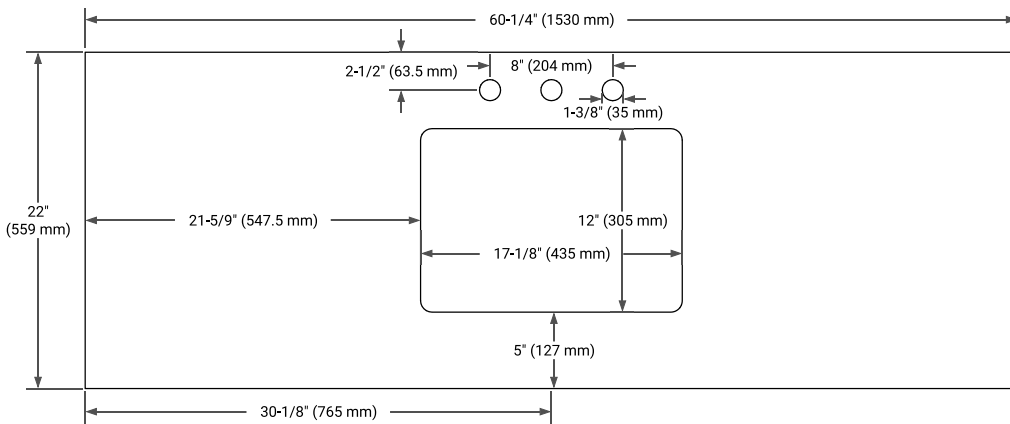

White Grey Midnight Blue

FRONT VIEW

SIDE VIEW

PLAN VIEW

60" SINGLE RECTANGLE SINK COUNTERTOP WITH 1.5 IN. THICKNESS

ARIEL

OVERALL DIMENSIONS

60.25" W x 22" D x 1.5" H

COUNTERTOP OPTIONS

Carrara White Quartz

FEATURES

- Solid countertop with mitered edges & seams
- Undermount white rectangular sink
- Pre-drilled for 8" widespread faucet

INCLUDED

- Countertop
- Matching Backsplash
- Rectangle Sink

COUNTERTOP PLAN VIEW

EDGE SIDE VIEW

THREE DIMENSIONAL COUNTERTOP VIEW