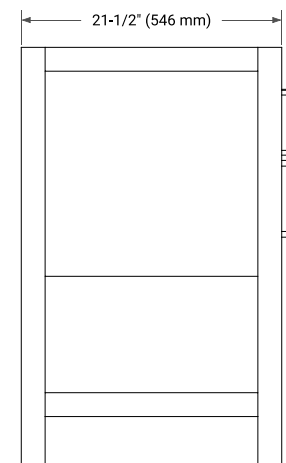

BAYHILL 60" SINGLE SINK BASE CABINET

BASE CABINET DIMENSIONS

60" W x 21.5" D x 34.5" H

FEATURES

- Solid wood frame & plywood panels
- Dovetail drawers and joints
- Soft closing doors & drawers

HARDWARE FINISHES*

White Grey Midnight Blue

FRONT VIEW

SIDE VIEW

PLAN VIEW

60" SINGLE RECTANGLE SINK COUNTERTOP WITH 1.5 IN. THICKNESS

ARIEL

OVERALL DIMENSIONS

60.25" W x 22" D x 1.5" H

COUNTERTOP OPTIONS

Carrara White Quartz

FEATURES

- Solid countertop with mitered edges & seams
- Undermount white rectangular sink
- Pre-drilled for 8" widespread faucet

INCLUDED

- Countertop
- Matching Backsplash
- Rectangle Sink

COUNTERTOP PLAN VIEW

EDGE SIDE VIEW

THREE DIMENSIONAL COUNTERTOP VIEW