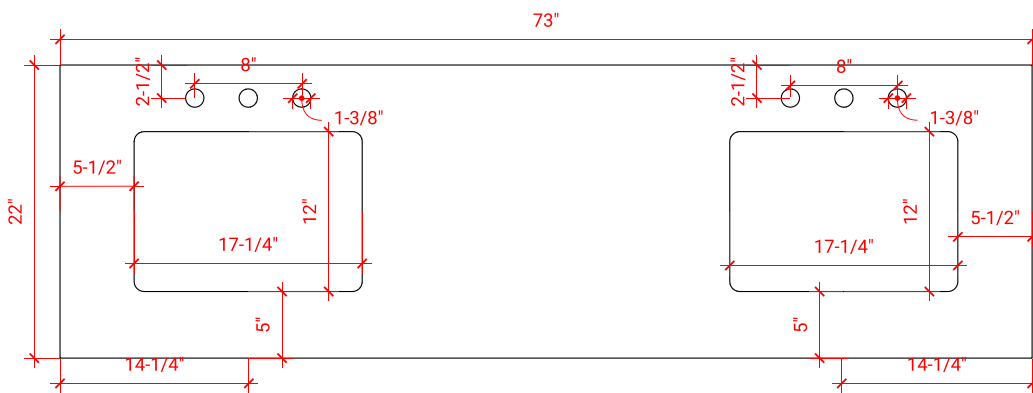

BAYHILL 73" DOUBLE SINK CABINET

ARIEL

R073D

BASE CABINET DIMENSIONS

72" W x 21.5" D x 34.5" H

FEATURES

- Solid wood frame & plywood panels
- Dovetail drawers and joints
- Soft closing doors & drawers

HARDWARE FINISHES

AVAILABLE COLORS

FRONT VIEW

SIDE VIEW

PLAN VIEW

73" DOUBLE RECTANGLE SINK THIN COUNTERTOP

OVERALL DIMENSIONS

73" W x 22" D x 1.5" H

COUNTERTOP OPTIONS

Carrara Marble
CW-073D-REC-CT

White Quartz
WQ-073D-REC-CT

FEATURES

- Solid countertop with mitered edges & seams
- Undermount white rectangular sink
- Pre-drilled for 8" widespread faucet

INCLUDED

- Countertop
- Matching Backsplash
- Sink

COUNTERTOP PLAN VIEW

EDGE SIDE VIEW

THREE DIMENSIONAL COUNTERTOP VIEW