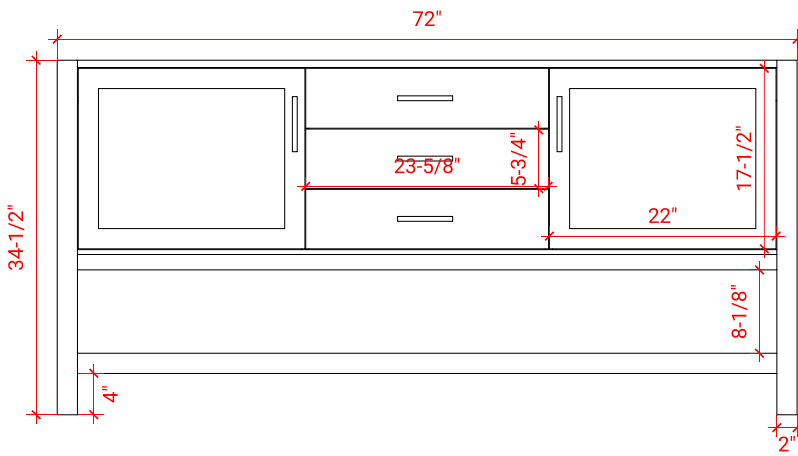

BAYHILL 73" DOUBLE SINK CABINET

ARIEL

R073D

BASE CABINET DIMENSIONS

72" W x 21.5" D x 34.5" H

FEATURES

- Solid wood frame & plywood panels
- Dovetail drawers and joints
- Soft closing doors & drawers

HARDWARE FINISHES

AVAILABLE COLORS

FRONT VIEW

SIDE VIEW

PLAN VIEW

73" DOUBLE RECTANGLE SINK THIN COUNTERTOP

OVERALL DIMENSIONS

73" W x 22" D x 1.5" H

COUNTERTOP OPTIONS

Carrara Marble
CW-073D-REC-CT

White Quartz
WQ-073D-REC-CT

FEATURES

- Solid countertop with mitered edges & seams
- Undermount white rectangular sink
- Pre-drilled for 8" widespread faucet

INCLUDED

- Countertop
- Matching Backsplash
- Sink

COUNTERTOP PLAN VIEW

EDGE SIDE VIEW

THREE DIMENSIONAL COUNTERTOP VIEW