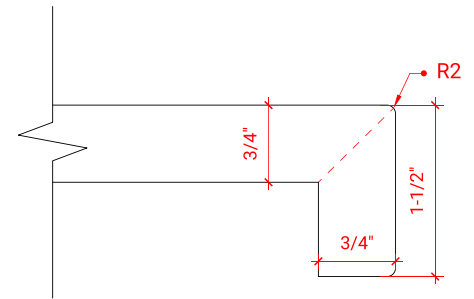

BAYHILL 73" DOUBLE SINK CABINET

ARIEL

R073D

BASE CABINET DIMENSIONS

72" W x 21.5" D x 34.5" H

FEATURES

- Solid wood frame & plywood panels
- Dovetail drawers and joints
- Soft closing doors & drawers

HARDWARE FINISHES

AVAILABLE COLORS

FRONT VIEW

SIDE VIEW

PLAN VIEW

73" DOUBLE RECTANGLE SINK THIN COUNTERTOP

OVERALL DIMENSIONS

73" W x 22" D x 1.5" H

COUNTERTOP OPTIONS

Carrara Marble
CW-073D-REC-CT

White Quartz
WQ-073D-REC-CT

FEATURES

- Solid countertop with mitered edges & seams
- Undermount white rectangular sink
- Pre-drilled for 8" widespread faucet

INCLUDED

- Countertop
- Matching Backsplash
- Sink

COUNTERTOP PLAN VIEW

EDGE SIDE VIEW

THREE DIMENSIONAL COUNTERTOP VIEW