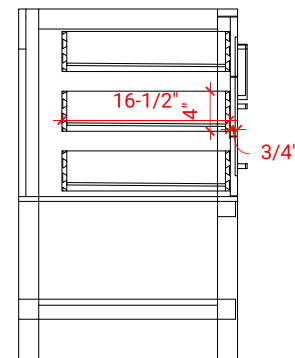

BAYHILL 73" DOUBLE SINK CABINET

ARIEL

R073D

BASE CABINET DIMENSIONS

72" W x 21.5" D x 34.5" H

FEATURES

- Solid wood frame & plywood panels
- Dovetail drawers and joints
- Soft closing doors & drawers

HARDWARE FINISHES

AVAILABLE COLORS

FRONT VIEW

SIDE VIEW

PLAN VIEW

73" DOUBLE RECTANGLE SINK THIN COUNTERTOP

OVERALL DIMENSIONS

73" W x 22" D x 1.5" H

COUNTERTOP OPTIONS

COUNTERTOP PLAN VIEW

EDGE SIDE VIEW

THREE DIMENSIONAL COUNTERTOP VIEW