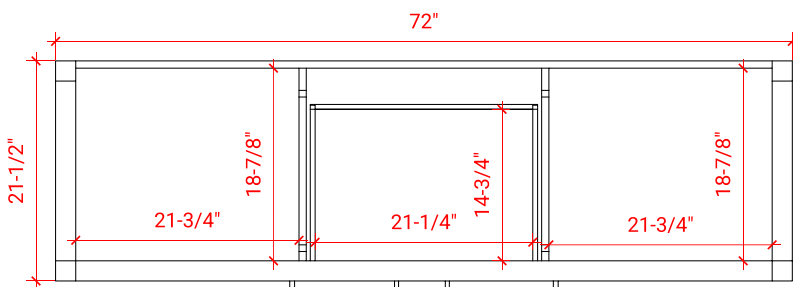

BAYHILL 73" DOUBLE SINK CABINET

ARIEL

R073D

BASE CABINET DIMENSIONS

72" W x 21.5" D x 34.5" H

FEATURES

- Solid wood frame & plywood panels
- Dovetail drawers and joints
- Soft closing doors & drawers

HARDWARE FINISHES

AVAILABLE COLORS

FRONT VIEW

SIDE VIEW

PLAN VIEW

73" DOUBLE RECTANGLE SINK THIN COUNTERTOP

OVERALL DIMENSIONS

73" W x 22" D x 1.5" H

COUNTERTOP OPTIONS

COUNTERTOP PLAN VIEW

EDGE SIDE VIEW

THREE DIMENSIONAL COUNTERTOP VIEW