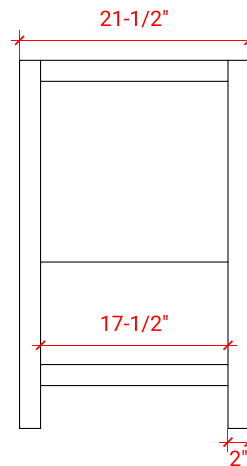

BAYHILL 73" DOUBLE SINK CABINET

ARIEL

R073D

BASE CABINET DIMENSIONS

72" W x 21.5" D x 34.5" H

FEATURES

- Solid wood frame & plywood panels
- Dovetail drawers and joints
- Soft closing doors & drawers

HARDWARE FINISHES

AVAILABLE COLORS

FRONT VIEW

SIDE VIEW

PLAN VIEW

73" DOUBLE RECTANGLE SINK THIN COUNTERTOP

OVERALL DIMENSIONS

73" W x 22" D x 1.5" H

COUNTERTOP OPTIONS

Carrara Marble
CW-073D-REC-CT

White Quartz
WQ-073D-REC-CT

FEATURES

- Solid countertop with mitered edges & seams
- Undermount white rectangular sink
- Pre-drilled for 8" widespread faucet

INCLUDED

- Countertop
- Matching Backsplash
- Sink

COUNTERTOP PLAN VIEW

EDGE SIDE VIEW

THREE DIMENSIONAL COUNTERTOP VIEW