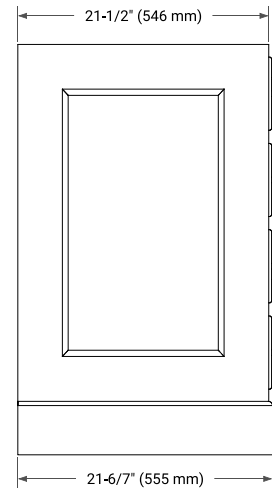

STAFFORD 42" SINGLE SINK BASE CABINET

BASE CABINET DIMENSIONS

42" W x 21.5" D x 34.5" H

FEATURES

- Solid wood frame & plywood panels
- Dovetail drawers and joints
- Soft closing doors & drawers

HARDWARE FINISHES*

Brushed Nickel   Satin Brass   Matte Black   Polished Chrome

*Hardware comes preinstalled with the illustrated option. Other finishes are available on our online store if you prefer a different one.

AVAILABLE COLORS

White   Grey   Midnight Blue

SIDE VIEW