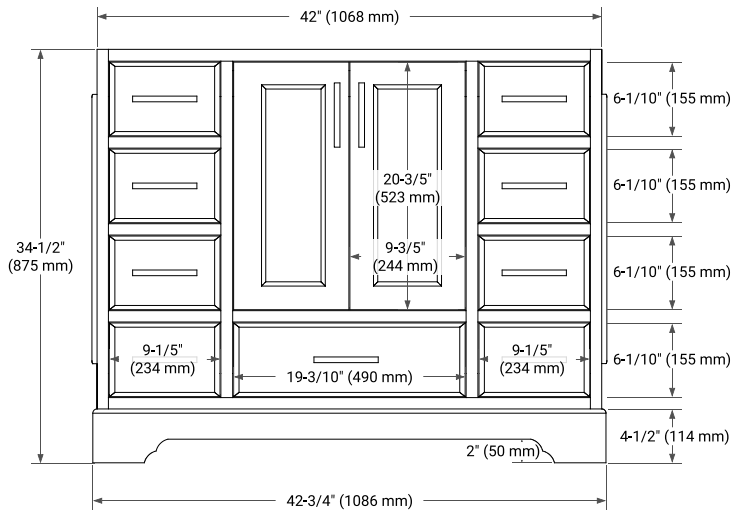

AVAILABLE COLORS

White   Grey   Midnight Blue

FRONT VIEW

SIDE VIEW