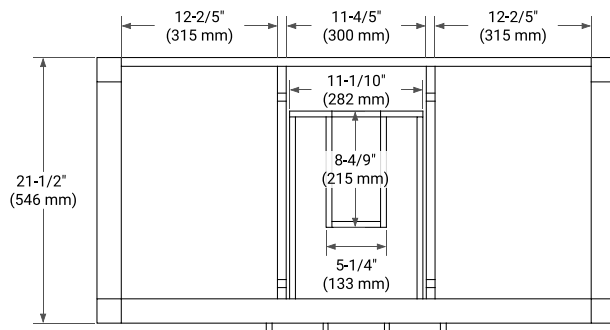

BAYHILL 42" SINGLE SINK BASE CABINET

BASE CABINET DIMENSIONS

42" W x 21.5" D x 34.5" H

FEATURES

- Solid wood frame & plywood panels
- Dovetail drawers and joints
- Soft closing doors & drawers

HARDWARE FINISHES*

White Grey Midnight Blue

FRONT VIEW

SIDE VIEW

PLAN VIEW

43" SINGLE RECTANGLE SINK COUNTERTOP WITH 0.75 IN. THICKNESS

ARIEL

OVERALL DIMENSIONS

43" W x 22" D x 0.75" H

COUNTERTOP OPTIONS

Carrara Marble

FEATURES

- Solid countertop with mitered edges & seams
- Undermount white rectangular sink
- Pre-drilled for 8" widespread faucet

INCLUDED

- Countertop
- Matching Backsplash
- Rectangle Sink

COUNTERTOP PLAN VIEW

EDGE SIDE VIEW

THREE DIMENSIONAL COUNTERTOP VIEW