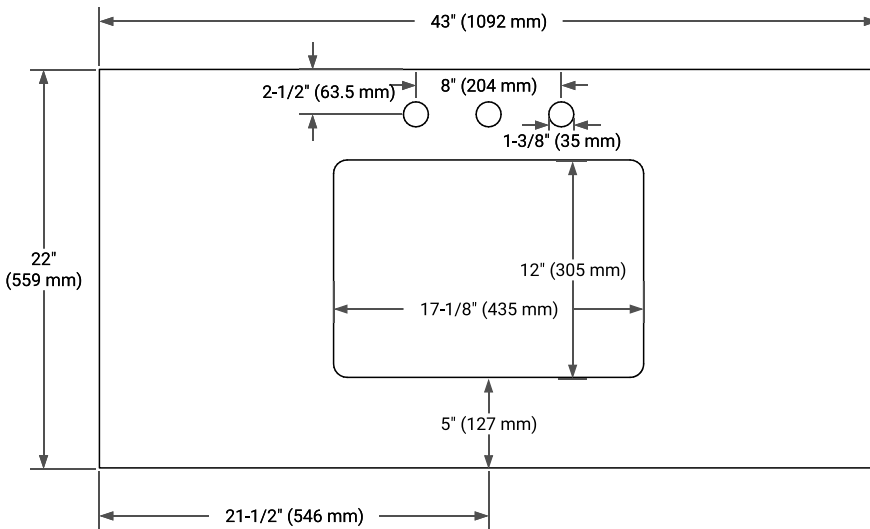

White Grey Midnight Blue

FRONT VIEW

SIDE VIEW

PLAN VIEW

43" SINGLE RECTANGLE SINK COUNTERTOP WITH 0.75 IN. THICKNESS

ARIEL

OVERALL DIMENSIONS

43" W x 22" D x 0.75" H

COUNTERTOP OPTIONS

Carrara Marble

FEATURES

- Solid countertop with mitered edges & seams
- Undermount white rectangular sink
- Pre-drilled for 8" widespread faucet

INCLUDED

- Countertop
- Matching Backsplash
- Rectangle Sink

COUNTERTOP PLAN VIEW

EDGE SIDE VIEW

THREE DIMENSIONAL COUNTERTOP VIEW