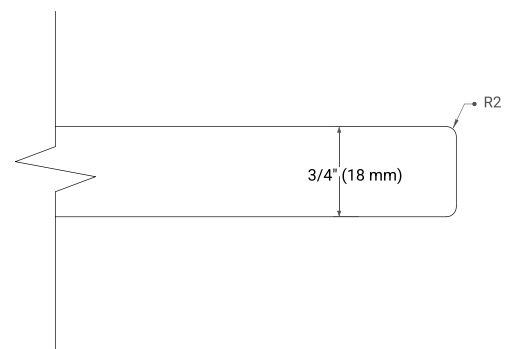

White Grey Midnight Blue

FRONT VIEW

SIDE VIEW

PLAN VIEW

43" SINGLE RECTANGLE SINK COUNTERTOP WITH 0.75 IN. THICKNESS

ARIEL

OVERALL DIMENSIONS

43" W x 22" D x 0.75" H

COUNTERTOP OPTIONS

Carrara Marble

FEATURES

- Solid countertop with mitered edges & seams
- Undermount white rectangular sink
- Pre-drilled for 8" widespread faucet

INCLUDED

- Countertop
- Matching Backsplash
- Rectangle Sink

COUNTERTOP PLAN VIEW

EDGE SIDE VIEW

THREE DIMENSIONAL COUNTERTOP VIEW