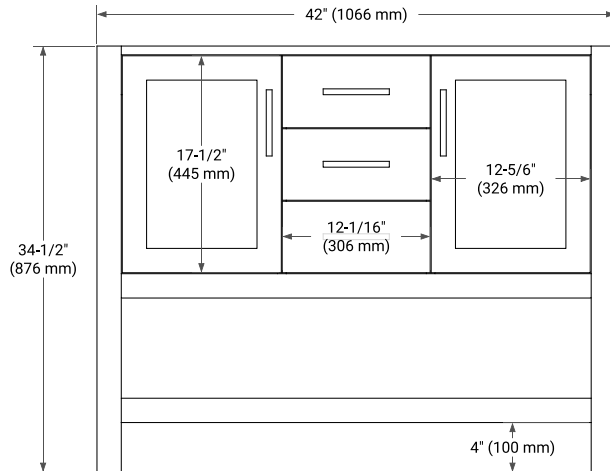

BAYHILL 42" SINGLE SINK BASE CABINET

BASE CABINET DIMENSIONS

42" W x 21.5" D x 34.5" H

FEATURES

- Solid wood frame & plywood panels
- Dovetail drawers and joints
- Soft closing doors & drawers

HARDWARE FINISHES*

White Grey Midnight Blue

FRONT VIEW

SIDE VIEW

PLAN VIEW

43" SINGLE RECTANGLE SINK COUNTERTOP WITH 0.75 IN. THICKNESS

ARIEL

OVERALL DIMENSIONS

43" W x 22" D x 0.75" H

COUNTERTOP PLAN VIEW

EDGE SIDE VIEW

THREE DIMENSIONAL COUNTERTOP VIEW