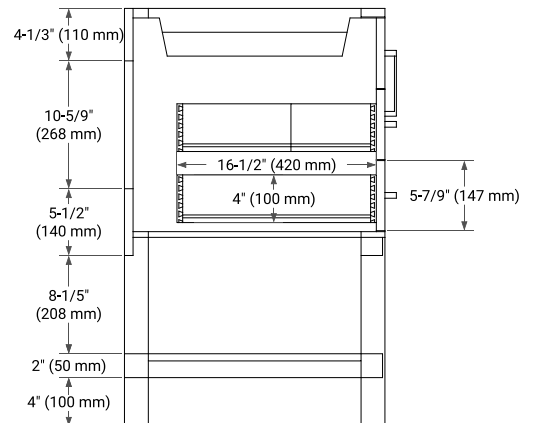

BAYHILL 42" SINGLE SINK BASE CABINET

BASE CABINET DIMENSIONS

42" W x 21.5" D x 34.5" H

FEATURES

- Solid wood frame & plywood panels
- Dovetail drawers and joints
- Soft closing doors & drawers

HARDWARE FINISHES*

White Grey Midnight Blue

FRONT VIEW

SIDE VIEW

PLAN VIEW

43" SINGLE RECTANGLE SINK COUNTERTOP WITH 0.75 IN. THICKNESS

ARIEL

OVERALL DIMENSIONS

43" W x 22" D x 0.75" H

COUNTERTOP OPTIONS

Carrara Marble

FEATURES

- Solid countertop with mitered edges & seams
- Undermount white rectangular sink
- Pre-drilled for 8" widespread faucet

INCLUDED

- Countertop
- Matching Backsplash
- Rectangle Sink

COUNTERTOP PLAN VIEW

EDGE SIDE VIEW

THREE DIMENSIONAL COUNTERTOP VIEW