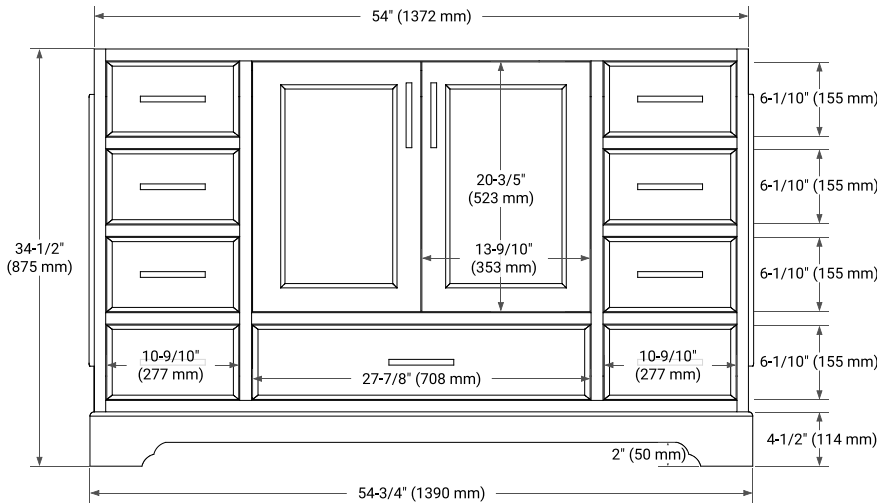

STAFFORD 54" SINGLE SINK BASE CABINET

BASE CABINET DIMENSIONS

54" W x 21.5" D x 34.5" H

FEATURES

- Solid wood frame & plywood panels
- Dovetail drawers and joints
- Soft closing doors & drawers

HARDWARE FINISHES*

Brushed Nickel   Satin Brass   Matte Black   Polished Chrome

*Hardware comes preinstalled with the illustrated option. Other finishes are available on our online store if you prefer a different one.

AVAILABLE COLORS

White   Grey   Midnight Blue

FRONT VIEW

SIDE VIEW

PLAN VIEW