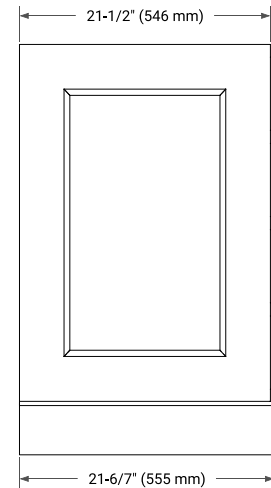

STAFFORD 54" SINGLE SINK BASE CABINET

BASE CABINET DIMENSIONS

54" W x 21.5" D x 34.5" H

FEATURES

- Solid wood frame & plywood panels
- Dovetail drawers and joints
- Soft closing doors & drawers

HARDWARE FINISHES*

Brushed Nickel   Satin Brass   Matte Black   Polished Chrome

*Hardware comes preinstalled with the illustrated option. Other finishes are available on our online store if you prefer a different one.

AVAILABLE COLORS

White   Grey   Midnight Blue

FRONT VIEW

SIDE VIEW

PLAN VIEW