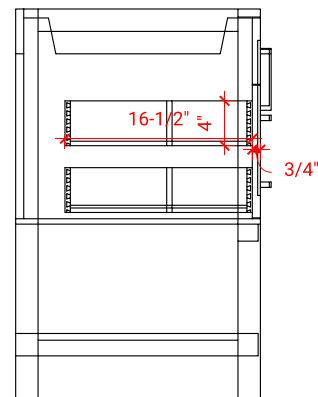

BAYHILL 49" CENTER SINK CABINET

ARIEL

RO49S

BASE CABINET DIMENSIONS

48" W x 21.5" D x 34.5" H

FEATURES

- Solid wood frame & plywood panels
- Dovetail drawers and joints
- Soft closing doors & drawers

HARDWARE FINISHES

Satin Nickel Satin Brass Satin Black

AVAILABLE COLORS

White Grey Espresso Midnight Blue

FRONT VIEW

SIDE VIEW

PLAN VIEW

49" OVAL SINK THIN COUNTERTOP

OVERALL DIMENSIONS

49" W x 22" D x 0.75" H

COUNTERTOP OPTIONS

Carrara Marble
CW2-049S-OVL-CT

FEATURES

- Solid countertop with mitered edges & seams
- Undermount white oval sink
- Pre-drilled for 8" widespread faucet

INCLUDED

- Countertop
- Matching Backsplash
- Sink

COUNTERTOP PLAN VIEW

EDGE SIDE VIEW

THREE DIMENSIONAL COUNTERTOP VIEW