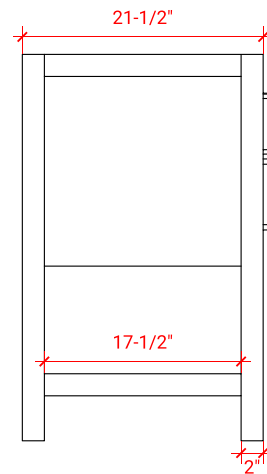

BAYHILL 49" CENTER SINK CABINET

ARIEL

RO49S

BASE CABINET DIMENSIONS

48" W x 21.5" D x 34.5" H

FEATURES

- Solid wood frame & plywood panels
- Dovetail drawers and joints
- Soft closing doors & drawers

HARDWARE FINISHES

Satin Nickel Satin Brass Satin Black

AVAILABLE COLORS

White Grey Espresso Midnight Blue

FRONT VIEW

SIDE VIEW

PLAN VIEW

49" OVAL SINK THIN COUNTERTOP

OVERALL DIMENSIONS

49" W x 22" D x 0.75" H

COUNTERTOP OPTIONS

Carrara Marble
CW2-049S-OVL-CT

FEATURES

- Solid countertop with mitered edges & seams
- Undermount white oval sink
- Pre-drilled for 8" widespread faucet

INCLUDED

- Countertop
- Matching Backsplash
- Sink

COUNTERTOP PLAN VIEW

EDGE SIDE VIEW

THREE DIMENSIONAL COUNTERTOP VIEW