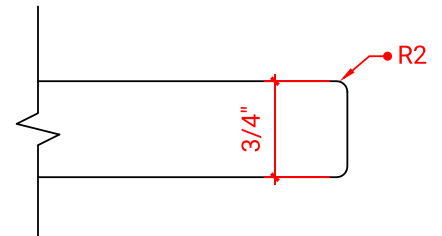

49" W x 22" D x 0.75" H

COUNTERTOP OPTIONS

Carrara Marble
CW2-049S-OVL-CT

FEATURES

- Solid countertop with mitered edges & seams
- Undermount white oval sink
- Pre-drilled for 8" widespread faucet

INCLUDED

- Countertop
- Matching Backsplash
- Sink

COUNTERTOP PLAN VIEW

EDGE SIDE VIEW

THREE DIMENSIONAL COUNTERTOP VIEW