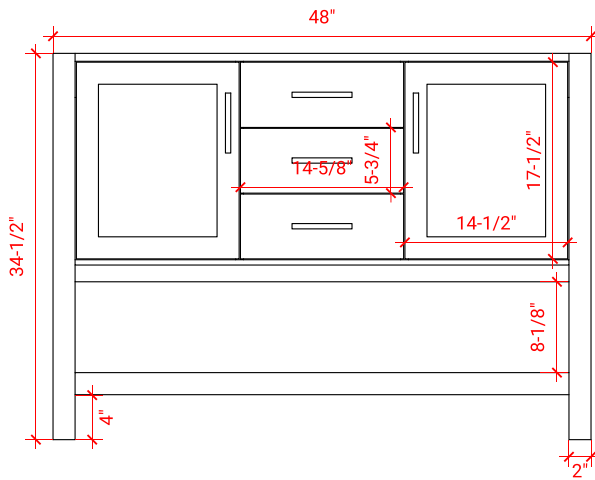

BAYHILL 49" CENTER SINK CABINET

ARIEL

RO49S

BASE CABINET DIMENSIONS

48" W x 21.5" D x 34.5" H

FEATURES

- Solid wood frame & plywood panels
- Dovetail drawers and joints
- Soft closing doors & drawers

HARDWARE FINISHES

Satin Nickel Satin Brass Satin Black

AVAILABLE COLORS

White Grey Espresso Midnight Blue

FRONT VIEW

SIDE VIEW

PLAN VIEW

49" OVAL SINK THIN COUNTERTOP

OVERALL DIMENSIONS

49" W x 22" D x 0.75" H

COUNTERTOP OPTIONS

Carrara Marble
CW2-049S-OVL-CT

FEATURES

- Solid countertop with mitered edges & seams
- Undermount white oval sink
- Pre-drilled for 8" widespread faucet

INCLUDED

- Countertop
- Matching Backsplash
- Sink

COUNTERTOP PLAN VIEW

EDGE SIDE VIEW

THREE DIMENSIONAL COUNTERTOP VIEW