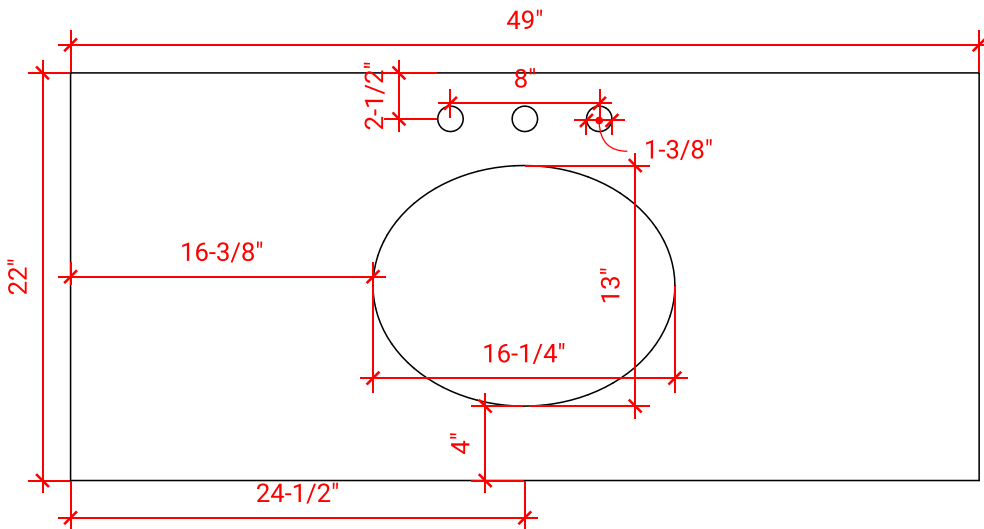

BAYHILL 49" CENTER SINK CABINET

ARIEL

RO49S

BASE CABINET DIMENSIONS

48" W x 21.5" D x 34.5" H

FEATURES

- Solid wood frame & plywood panels
- Dovetail drawers and joints
- Soft closing doors & drawers

HARDWARE FINISHES

Satin Nickel Satin Brass Satin Black

AVAILABLE COLORS

White Grey Espresso Midnight Blue

FRONT VIEW

SIDE VIEW

PLAN VIEW

49" OVAL SINK THIN COUNTERTOP

OVERALL DIMENSIONS

49" W x 22" D x 0.75" H

COUNTERTOP OPTIONS

Carrara Marble
CW2-049S-OVL-CT

FEATURES

- Solid countertop with mitered edges & seams
- Undermount white oval sink
- Pre-drilled for 8" widespread faucet

INCLUDED

- Countertop
- Matching Backsplash
- Sink

COUNTERTOP PLAN VIEW

EDGE SIDE VIEW

THREE DIMENSIONAL COUNTERTOP VIEW