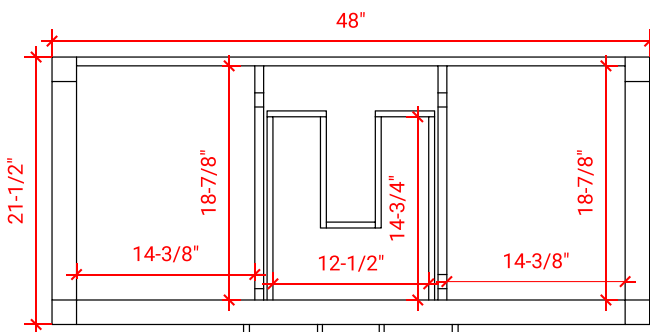

BAYHILL 49" CENTER SINK CABINET

ARIEL

RO49S

BASE CABINET DIMENSIONS

48" W x 21.5" D x 34.5" H

FEATURES

- Solid wood frame & plywood panels
- Dovetail drawers and joints
- Soft closing doors & drawers

HARDWARE FINISHES

Satin Nickel Satin Brass Satin Black

AVAILABLE COLORS

White Grey Espresso Midnight Blue

FRONT VIEW

SIDE VIEW

PLAN VIEW

49" OVAL SINK THIN COUNTERTOP

OVERALL DIMENSIONS

49" W x 22" D x 0.75" H

COUNTERTOP OPTIONS

Carrara Marble
CW2-049S-OVL-CT

FEATURES

- Solid countertop with mitered edges & seams
- Undermount white oval sink
- Pre-drilled for 8" widespread faucet

INCLUDED

- Countertop
- Matching Backsplash
- Sink

COUNTERTOP PLAN VIEW

EDGE SIDE VIEW

THREE DIMENSIONAL COUNTERTOP VIEW