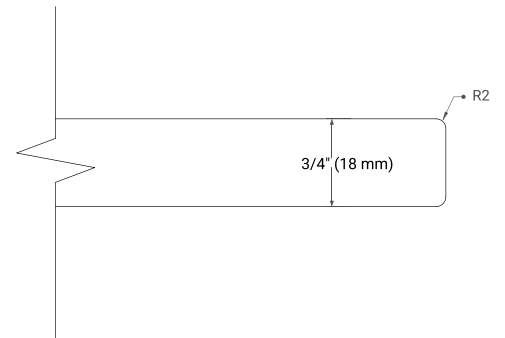

BAYHILL 48" SINGLE SINK BASE CABINET

ARIEL

BASE CABINET DIMENSIONS

48" W x 21.5" D x 34.5" H

FEATURES

- Solid wood frame & plywood panels
- Dovetail drawers and joints
- Soft closing doors & drawers

HARDWARE FINISHES*

White Grey Midnight Blue

FRONT VIEW

SIDE VIEW

PLAN VIEW

49" SINGLE RECTANGLE SINK COUNTERTOP WITH 0.75 IN. THICKNESS

ARIEL

OVERALL DIMENSIONS

49" W x 22" D x 0.75" H

COUNTERTOP OPTIONS

Carrara Marble

FEATURES

- Solid countertop with mitered edges & seams
- Undermount white rectangular sink
- Pre-drilled for 8" widespread faucet

INCLUDED

- Countertop
- Matching Backsplash
- Rectangle Sink

COUNTERTOP PLAN VIEW

EDGE SIDE VIEW

THREE DIMENSIONAL COUNTERTOP VIEW