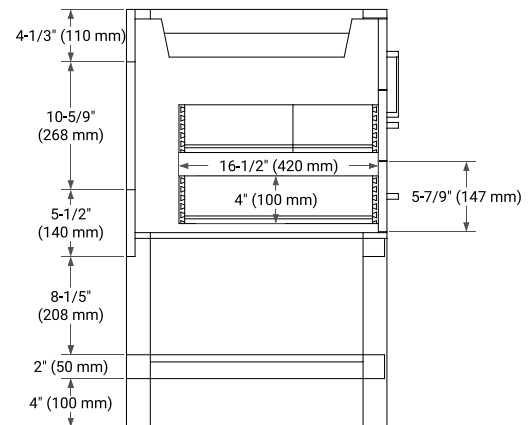

BAYHILL 48" SINGLE SINK BASE CABINET

ARIEL

BASE CABINET DIMENSIONS

48" W x 21.5" D x 34.5" H

FEATURES

- Solid wood frame & plywood panels
- Dovetail drawers and joints
- Soft closing doors & drawers

HARDWARE FINISHES*

White Grey Midnight Blue

FRONT VIEW

SIDE VIEW

PLAN VIEW

49" SINGLE RECTANGLE SINK COUNTERTOP WITH 0.75 IN. THICKNESS

ARIEL

OVERALL DIMENSIONS

49" W x 22" D x 0.75" H

COUNTERTOP OPTIONS

Carrara Marble

FEATURES

- Solid countertop with mitered edges & seams
- Undermount white rectangular sink
- Pre-drilled for 8" widespread faucet

INCLUDED

- Countertop
- Matching Backsplash
- Rectangle Sink

COUNTERTOP PLAN VIEW

EDGE SIDE VIEW

THREE DIMENSIONAL COUNTERTOP VIEW