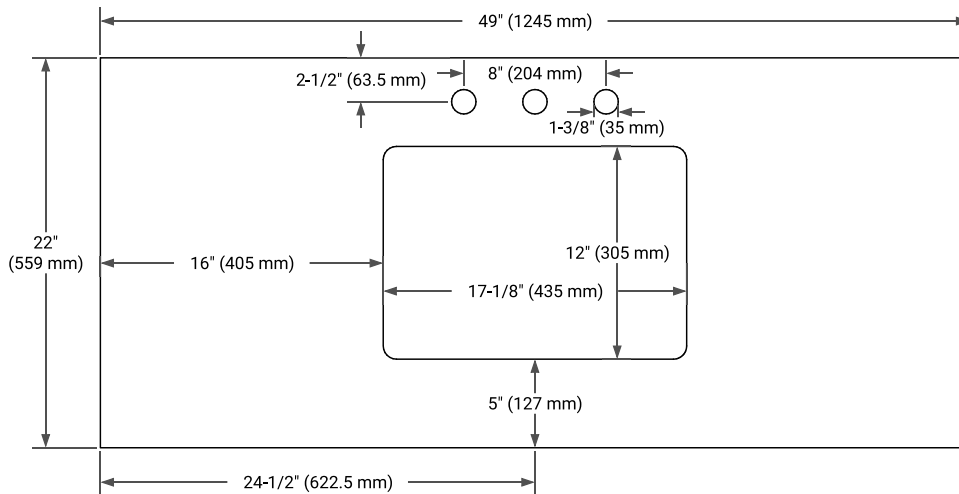

BAYHILL 48" SINGLE SINK BASE CABINET

ARIEL

BASE CABINET DIMENSIONS

48" W x 21.5" D x 34.5" H

FEATURES

- Solid wood frame & plywood panels
- Dovetail drawers and joints
- Soft closing doors & drawers

HARDWARE FINISHES*

White Grey Midnight Blue

FRONT VIEW

SIDE VIEW

PLAN VIEW

49" SINGLE RECTANGLE SINK COUNTERTOP WITH 0.75 IN. THICKNESS

ARIEL

OVERALL DIMENSIONS

49" W x 22" D x 0.75" H

COUNTERTOP OPTIONS

Carrara Marble

FEATURES

- Solid countertop with mitered edges & seams
- Undermount white rectangular sink
- Pre-drilled for 8" widespread faucet

INCLUDED

- Countertop
- Matching Backsplash
- Rectangle Sink

COUNTERTOP PLAN VIEW

EDGE SIDE VIEW

THREE DIMENSIONAL COUNTERTOP VIEW