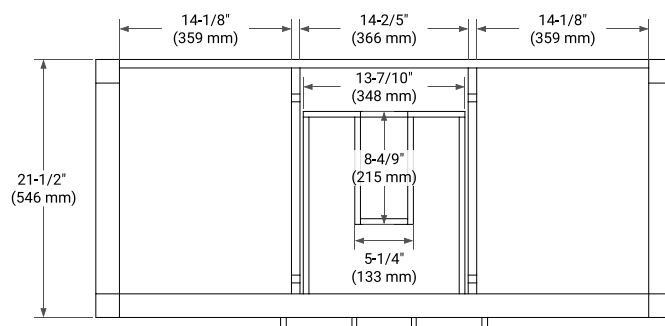

BAYHILL 48" SINGLE SINK BASE CABINET

ARIEL

BASE CABINET DIMENSIONS

48" W x 21.5" D x 34.5" H

FEATURES

- Solid wood frame & plywood panels
- Dovetail drawers and joints
- Soft closing doors & drawers

HARDWARE FINISHES*

White Grey Midnight Blue

FRONT VIEW

SIDE VIEW

PLAN VIEW

49" SINGLE RECTANGLE SINK COUNTERTOP WITH 0.75 IN. THICKNESS

ARIEL

OVERALL DIMENSIONS

49" W x 22" D x 0.75" H

COUNTERTOP OPTIONS

Carrara Marble

FEATURES

- Solid countertop with mitered edges & seams
- Undermount white rectangular sink
- Pre-drilled for 8" widespread faucet

INCLUDED

- Countertop
- Matching Backsplash
- Rectangle Sink

COUNTERTOP PLAN VIEW

EDGE SIDE VIEW

THREE DIMENSIONAL COUNTERTOP VIEW