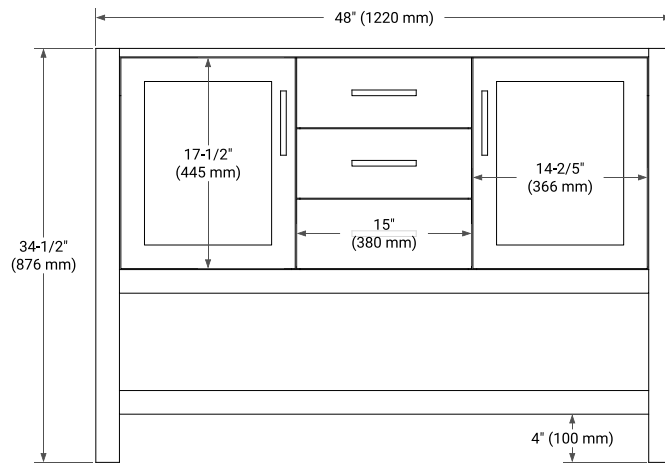

BAYHILL 48" SINGLE SINK BASE CABINET

ARIEL

BASE CABINET DIMENSIONS

48" W x 21.5" D x 34.5" H

FEATURES

- Solid wood frame & plywood panels
- Dovetail drawers and joints
- Soft closing doors & drawers

HARDWARE FINISHES*

White Grey Midnight Blue

FRONT VIEW

SIDE VIEW

PLAN VIEW

49" SINGLE RECTANGLE SINK COUNTERTOP WITH 0.75 IN. THICKNESS

ARIEL

OVERALL DIMENSIONS

49" W x 22" D x 0.75" H

COUNTERTOP PLAN VIEW

EDGE SIDE VIEW

THREE DIMENSIONAL COUNTERTOP VIEW