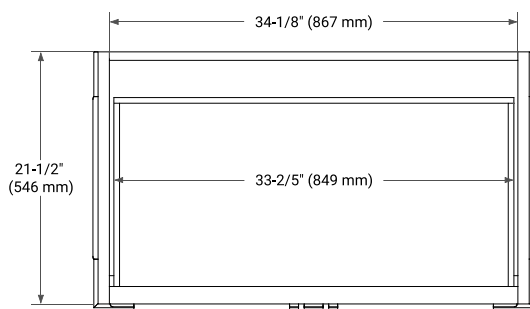

BASE CABINET DIMENSIONS

36" W x 21.5" D x 34.5" H

FEATURES

- Solid wood frame & plywood panels
- Dovetail drawers and joints
- Soft closing doors & drawers

HARDWARE FINISHES*

Brushed Nickel Satin Brass Matte Black Polished Chrome

OVERALL DIMENSIONS

36.25" W x 22" D x 0.75" H

COUNTERTOP OPTIONS

Carrara Marble

FEATURES

- Solid countertop with mitered edges & seams
- Undermount white oval sink
- Pre-drilled for 8" widespread faucet

INCLUDED

- Countertop
- Matching Backsplash
- Oval Sink

COUNTERTOP PLAN VIEW

EDGE SIDE VIEW

THREE DIMENSIONAL COUNTERTOP VIEW