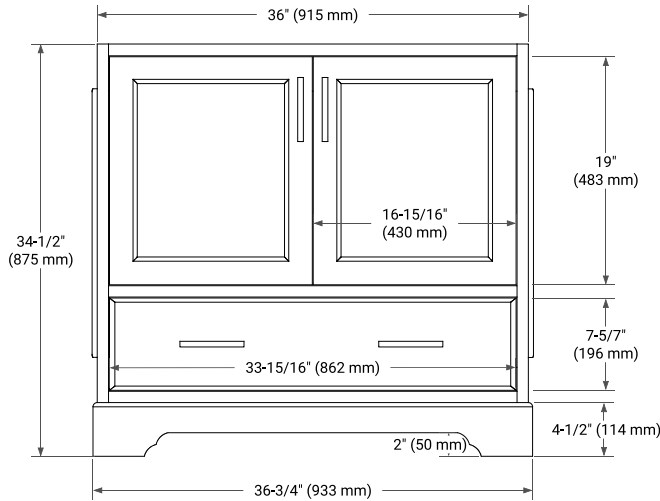

BASE CABINET DIMENSIONS

36" W x 21.5" D x 34.5" H

FEATURES

- Solid wood frame & plywood panels
- Dovetail drawers and joints
- Soft closing doors & drawers

HARDWARE FINISHES*

Brushed Nickel   Satin Brass   Matte Black   Polished Chrome

*Hardware comes preinstalled with the illustrated option. Other finishes are available on our online store if you prefer a different one.

AVAILABLE COLORS

White   Grey   Midnight Blue

FRONT VIEW

SIDE VIEW

PLAN VIEW