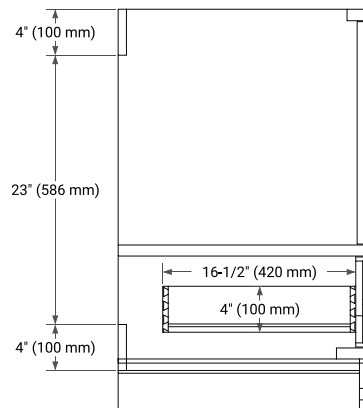

BASE CABINET DIMENSIONS

36" W x 21.5" D x 34.5" H

FEATURES

- Solid wood frame & plywood panels
- Dovetail drawers and joints
- Soft closing doors & drawers

HARDWARE FINISHES*

Brushed Nickel Satin Brass Matte Black Polished Chrome

OVERALL DIMENSIONS

36.25" W x 22" D x 0.75" H

COUNTERTOP OPTIONS

Carrara Marble

FEATURES

- Solid countertop with mitered edges & seams
- Undermount white oval sink
- Pre-drilled for 8" widespread faucet

INCLUDED

- Countertop
- Matching Backsplash
- Oval Sink

COUNTERTOP PLAN VIEW

EDGE SIDE VIEW

THREE DIMENSIONAL COUNTERTOP VIEW