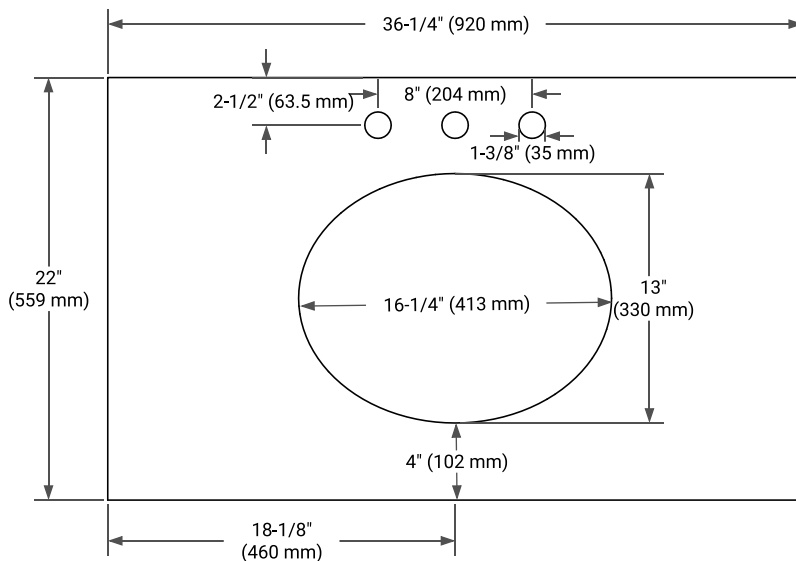

BASE CABINET DIMENSIONS

36" W x 21.5" D x 34.5" H

FEATURES

- Solid wood frame & plywood panels
- Dovetail drawers and joints
- Soft closing doors & drawers

HARDWARE FINISHES*

Brushed Nickel Satin Brass Matte Black Polished Chrome

OVERALL DIMENSIONS

36.25" W x 22" D x 0.75" H

COUNTERTOP OPTIONS

Carrara Marble

FEATURES

- Solid countertop with mitered edges & seams
- Undermount white oval sink
- Pre-drilled for 8" widespread faucet

INCLUDED

- Countertop
- Matching Backsplash
- Oval Sink

COUNTERTOP PLAN VIEW

EDGE SIDE VIEW

THREE DIMENSIONAL COUNTERTOP VIEW