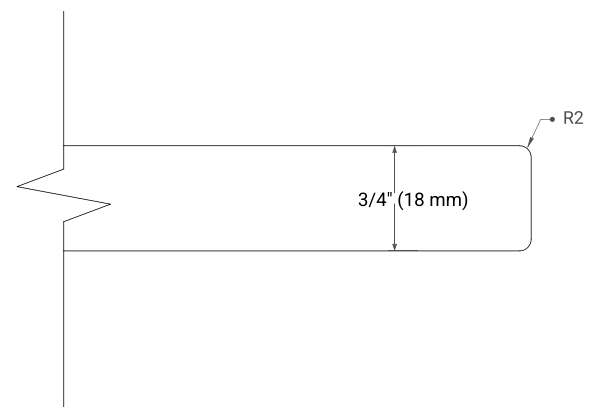

OVERALL DIMENSIONS

36.25" W x 22" D x 0.75" H

COUNTERTOP OPTIONS

Carrara Marble

FEATURES

- Solid countertop with mitered edges & seams
- Undermount white oval sink
- Pre-drilled for 8" widespread faucet

INCLUDED

- Countertop
- Matching Backsplash
- Oval Sink

COUNTERTOP PLAN VIEW

EDGE SIDE VIEW

THREE DIMENSIONAL COUNTERTOP VIEW