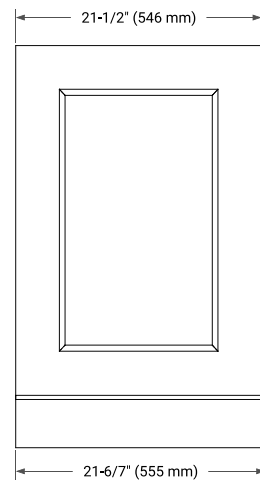

BASE CABINET DIMENSIONS

36" W x 21.5" D x 34.5" H

FEATURES

- Solid wood frame & plywood panels
- Dovetail drawers and joints
- Soft closing doors & drawers

HARDWARE FINISHES*

Brushed Nickel   Satin Brass   Matte Black   Polished Chrome

*Hardware comes preinstalled with the illustrated option. Other finishes are available on our online store if you prefer a different one.

AVAILABLE COLORS

White   Grey   Midnight Blue

FRONT VIEW

SIDE VIEW

PLAN VIEW