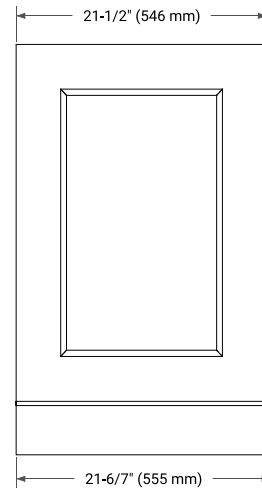

BASE CABINET DIMENSIONS

36" W x 21.5" D x 34.5" H

FEATURES

- Solid wood frame & plywood panels
- Dovetail drawers and joints
- Soft closing doors & drawers

HARDWARE FINISHES\*

Brushed Nickel    Satin Brass    Matte Black    Polished Chrome

PLAN VIEW

**OVERALL DIMENSIONS**

37" W x 22" D x 0.75" H

**COUNTERTOP OPTIONS**

Carrara Marble

**FEATURES**

- Solid countertop with mitered edges & seams
- Undermount white oval sink
- Pre-drilled for 8" widespread faucet

**INCLUDED**

- Countertop
- Matching Backsplash
- Oval Sink

**COUNTERTOP PLAN VIEW**

**EDGE SIDE VIEW**

**THREE DIMENSIONAL COUNTERTOP VIEW**