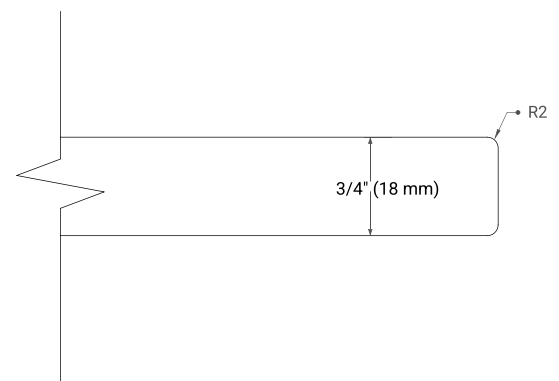

PLAN VIEW

**OVERALL DIMENSIONS**

37" W x 22" D x 0.75" H

**COUNTERTOP OPTIONS**

Carrara Marble

**FEATURES**

- Solid countertop with mitered edges & seams
- Undermount white oval sink
- Pre-drilled for 8" widespread faucet

**INCLUDED**

- Countertop
- Matching Backsplash
- Oval Sink

**COUNTERTOP PLAN VIEW**

**EDGE SIDE VIEW**

**THREE DIMENSIONAL COUNTERTOP VIEW**