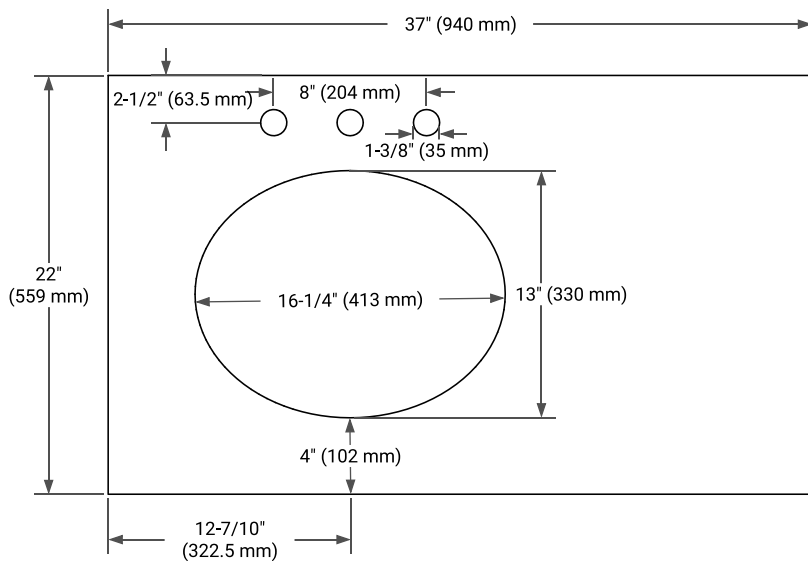

BASE CABINET DIMENSIONS

36" W x 21.5" D x 34.5" H

FEATURES

- Solid wood frame & plywood panels
- Dovetail drawers and joints
- Soft closing doors & drawers

HARDWARE FINISHES\*

Brushed Nickel    Satin Brass    Matte Black    Polished Chrome

PLAN VIEW

**OVERALL DIMENSIONS**

37" W x 22" D x 0.75" H

**COUNTERTOP OPTIONS**

Carrara Marble

**FEATURES**

- Solid countertop with mitered edges & seams
- Undermount white oval sink
- Pre-drilled for 8" widespread faucet

**INCLUDED**

- Countertop
- Matching Backsplash
- Oval Sink

**COUNTERTOP PLAN VIEW**

**EDGE SIDE VIEW**

**THREE DIMENSIONAL COUNTERTOP VIEW**