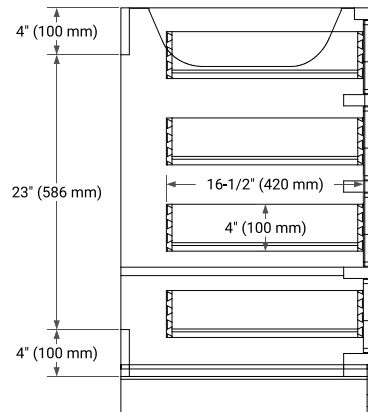

BASE CABINET DIMENSIONS

36" W x 21.5" D x 34.5" H

FEATURES

- Solid wood frame & plywood panels
- Dovetail drawers and joints
- Soft closing doors & drawers

HARDWARE FINISHES\*

Brushed Nickel    Satin Brass    Matte Black    Polished Chrome

PLAN VIEW

**OVERALL DIMENSIONS**

37" W x 22" D x 0.75" H

**COUNTERTOP OPTIONS**

Carrara Marble

**FEATURES**

- Solid countertop with mitered edges & seams
- Undermount white oval sink
- Pre-drilled for 8" widespread faucet

**INCLUDED**

- Countertop
- Matching Backsplash
- Oval Sink

**COUNTERTOP PLAN VIEW**

**EDGE SIDE VIEW**

**THREE DIMENSIONAL COUNTERTOP VIEW**