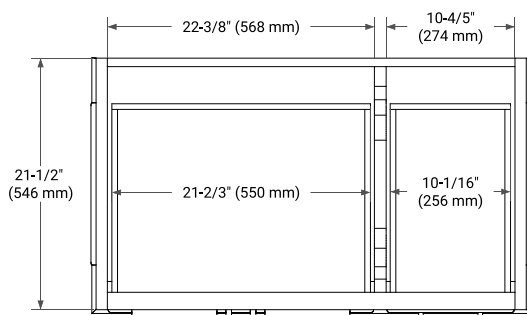

BASE CABINET DIMENSIONS

36" W x 21.5" D x 34.5" H

FEATURES

- Solid wood frame & plywood panels
- Dovetail drawers and joints
- Soft closing doors & drawers

HARDWARE FINISHES\*

Brushed Nickel    Satin Brass    Matte Black    Polished Chrome

PLAN VIEW

**OVERALL DIMENSIONS**

37" W x 22" D x 0.75" H

**COUNTERTOP OPTIONS**

Carrara Marble

**FEATURES**

- Solid countertop with mitered edges & seams
- Undermount white oval sink
- Pre-drilled for 8" widespread faucet

**INCLUDED**

- Countertop
- Matching Backsplash
- Oval Sink

**COUNTERTOP PLAN VIEW**

**EDGE SIDE VIEW**

**THREE DIMENSIONAL COUNTERTOP VIEW**