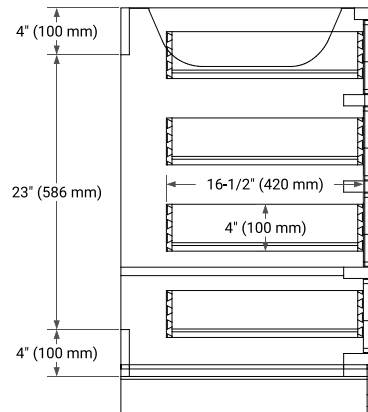

BASE CABINET DIMENSIONS

36" W x 21.5" D x 34.5" H

FEATURES

- Solid wood frame & plywood panels
- Dovetail drawers and joints
- Soft closing doors & drawers

HARDWARE FINISHES*

Brushed Nickel Satin Brass Matte Black Polished Chrome

37" LEFT RECTANGLE SINK COUNTERTOP WITH 0.75 IN. THICKNESS

ARIEL

OVERALL DIMENSIONS

37" W x 22" D x 0.75" H

COUNTERTOP OPTIONS

Carrara Marble

FEATURES

- Solid countertop with mitered edges & seams
- Undermount white rectangular sink
- Pre-drilled for 8" widespread faucet

INCLUDED

- Countertop
- Matching Backsplash
- Rectangle Sink

COUNTERTOP PLAN VIEW

EDGE SIDE VIEW

THREE DIMENSIONAL COUNTERTOP VIEW