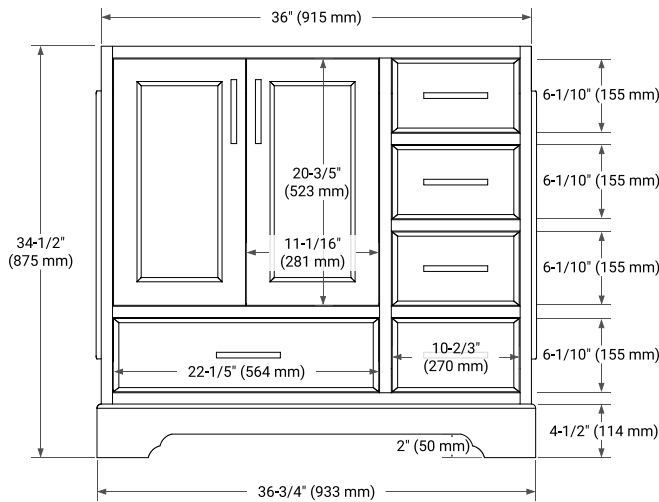

BASE CABINET DIMENSIONS

36" W x 21.5" D x 34.5" H

FEATURES

- Solid wood frame & plywood panels
- Dovetail drawers and joints
- Soft closing doors & drawers

HARDWARE FINISHES*

Brushed Nickel   Satin Brass   Matte Black   Polished Chrome

*Hardware comes preinstalled with the illustrated option. Other finishes are available on our online store if you prefer a different one.

AVAILABLE COLORS

White   Grey   Midnight Blue

FRONT VIEW

SIDE VIEW

PLAN VIEW