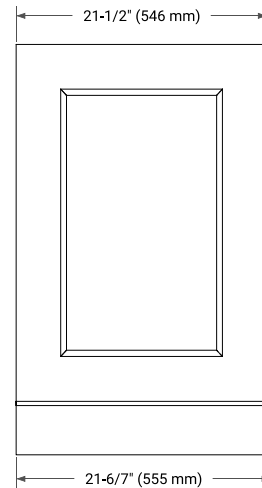

BASE CABINET DIMENSIONS

36" W x 21.5" D x 34.5" H

FEATURES

- Solid wood frame & plywood panels
- Dovetail drawers and joints
- Soft closing doors & drawers

HARDWARE FINISHES*

Brushed Nickel   Satin Brass   Matte Black   Polished Chrome

*Hardware comes preinstalled with the illustrated option. Other finishes are available on our online store if you prefer a different one.

AVAILABLE COLORS

White   Grey   Midnight Blue

FRONT VIEW

SIDE VIEW

PLAN VIEW