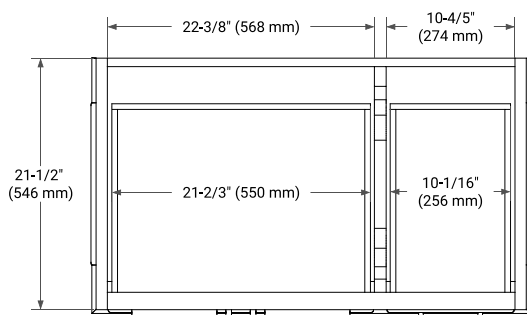

BASE CABINET DIMENSIONS

36" W x 21.5" D x 34.5" H

FEATURES

- Solid wood frame & plywood panels
- Dovetail drawers and joints
- Soft closing doors & drawers

HARDWARE FINISHES*

Brushed Nickel Satin Brass Matte Black Polished Chrome

37" LEFT RECTANGLE SINK COUNTERTOP WITH 0.75 IN. THICKNESS

ARIEL

OVERALL DIMENSIONS

37" W x 22" D x 0.75" H

COUNTERTOP OPTIONS

Carrara Marble

FEATURES

- Solid countertop with mitered edges & seams
- Undermount white rectangular sink
- Pre-drilled for 8" widespread faucet

INCLUDED

- Countertop
- Matching Backsplash
- Rectangle Sink

COUNTERTOP PLAN VIEW

EDGE SIDE VIEW

THREE DIMENSIONAL COUNTERTOP VIEW