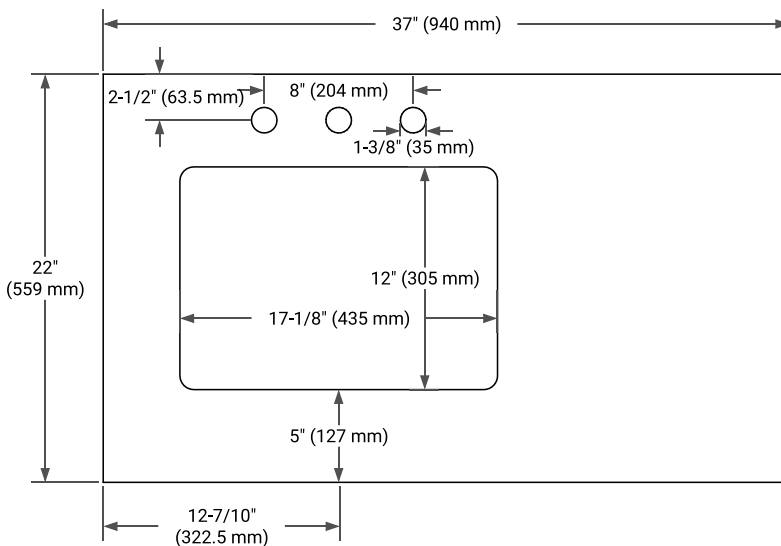

37" LEFT RECTANGLE SINK COUNTERTOP WITH 0.75 IN. THICKNESS

ARIEL

OVERALL DIMENSIONS

37" W x 22" D x 0.75" H

COUNTERTOP OPTIONS

Carrara Marble

FEATURES

- Solid countertop with mitered edges & seams
- Undermount white rectangular sink
- Pre-drilled for 8" widespread faucet

INCLUDED

- Countertop
- Matching Backsplash
- Rectangle Sink

COUNTERTOP PLAN VIEW

EDGE SIDE VIEW

THREE DIMENSIONAL COUNTERTOP VIEW