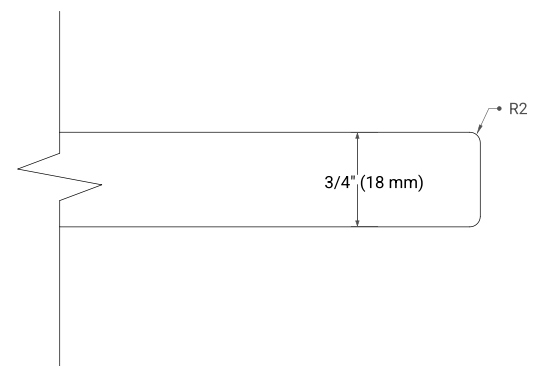

37" LEFT RECTANGLE SINK COUNTERTOP WITH 0.75 IN. THICKNESS

ARIEL

OVERALL DIMENSIONS

37" W x 22" D x 0.75" H

COUNTERTOP OPTIONS

Carrara Marble

FEATURES

- Solid countertop with mitered edges & seams
- Undermount white rectangular sink
- Pre-drilled for 8" widespread faucet

INCLUDED

- Countertop
- Matching Backsplash
- Rectangle Sink

COUNTERTOP PLAN VIEW

EDGE SIDE VIEW

THREE DIMENSIONAL COUNTERTOP VIEW