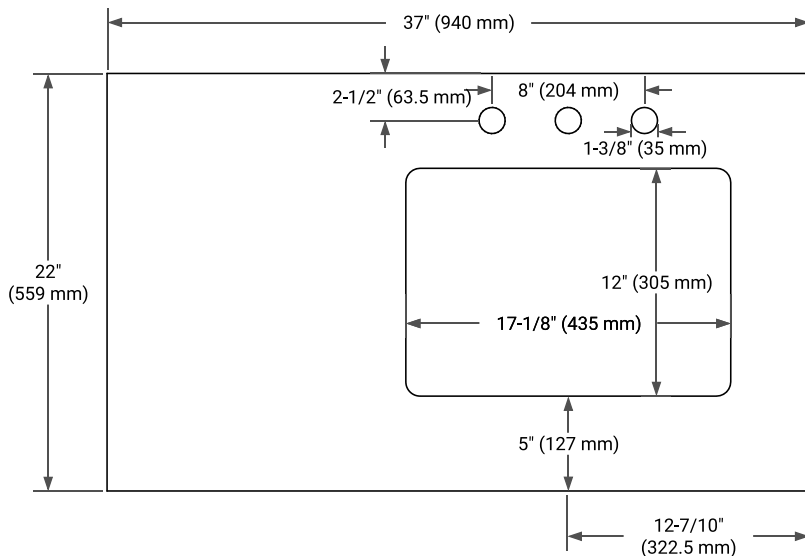

STAFFORD 36" RIGHT OFFSET CABINET

BASE CABINET DIMENSIONS

36" W x 21.5" D x 34.5" H

FEATURES

- Solid wood frame & plywood panels
- Dovetail drawers and joints
- Soft closing doors & drawers

HARDWARE FINISHES*

White Grey Midnight Blue

FRONT VIEW

SIDE VIEW

PLAN VIEW

37" RIGHT RECTANGLE SINK COUNTERTOP WITH 0.75 IN. THICKNESS

ARIEL

OVERALL DIMENSIONS

37" W x 22" D x 0.75" H

COUNTERTOP OPTIONS

Carrara Marble

FEATURES

- Solid countertop with mitered edges & seams
- Undermount white rectangular sink
- Pre-drilled for 8" widespread faucet

INCLUDED

- Countertop
- Matching Backsplash
- Rectangle Sink

COUNTERTOP PLAN VIEW

EDGE SIDE VIEW

THREE DIMENSIONAL COUNTERTOP VIEW