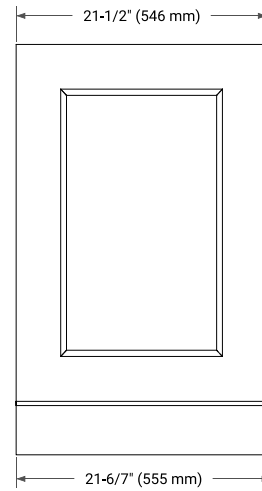

STAFFORD 36" RIGHT OFFSET CABINET

BASE CABINET DIMENSIONS

36" W x 21.5" D x 34.5" H

FEATURES

- Solid wood frame & plywood panels
- Dovetail drawers and joints
- Soft closing doors & drawers

HARDWARE FINISHES*

White Grey Midnight Blue

FRONT VIEW

SIDE VIEW

PLAN VIEW

37" RIGHT RECTANGLE SINK COUNTERTOP WITH 0.75 IN. THICKNESS

ARIEL

OVERALL DIMENSIONS

37" W x 22" D x 0.75" H

COUNTERTOP PLAN VIEW

EDGE SIDE VIEW

THREE DIMENSIONAL COUNTERTOP VIEW