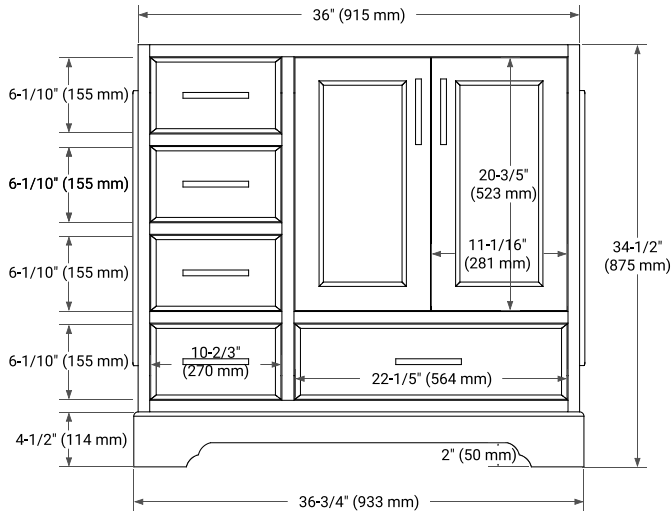

STAFFORD 36" RIGHT OFFSET CABINET

BASE CABINET DIMENSIONS

36" W x 21.5" D x 34.5" H

FEATURES

- Solid wood frame & plywood panels
- Dovetail drawers and joints
- Soft closing doors & drawers

HARDWARE FINISHES*

White Grey Midnight Blue

FRONT VIEW

SIDE VIEW

PLAN VIEW

37" RIGHT RECTANGLE SINK COUNTERTOP WITH 0.75 IN. THICKNESS

ARIEL

OVERALL DIMENSIONS

37" W x 22" D x 0.75" H

COUNTERTOP PLAN VIEW

EDGE SIDE VIEW

THREE DIMENSIONAL COUNTERTOP VIEW