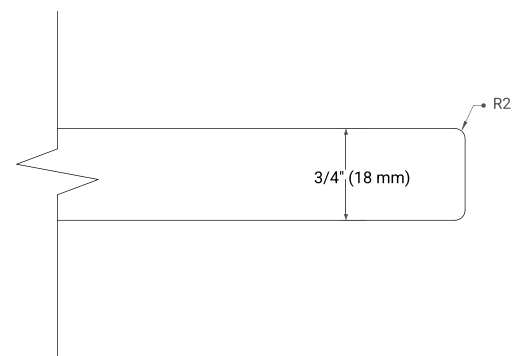

White Grey Midnight Blue

FRONT VIEW

SIDE VIEW

PLAN VIEW

37" RIGHT RECTANGLE SINK COUNTERTOP WITH 0.75 IN. THICKNESS

ARIEL

OVERALL DIMENSIONS

37" W x 22" D x 0.75" H

COUNTERTOP OPTIONS

Carrara Marble

FEATURES

- Solid countertop with mitered edges & seams
- Undermount white rectangular sink
- Pre-drilled for 8" widespread faucet

INCLUDED

- Countertop
- Matching Backsplash
- Rectangle Sink

COUNTERTOP PLAN VIEW

EDGE SIDE VIEW

THREE DIMENSIONAL COUNTERTOP VIEW