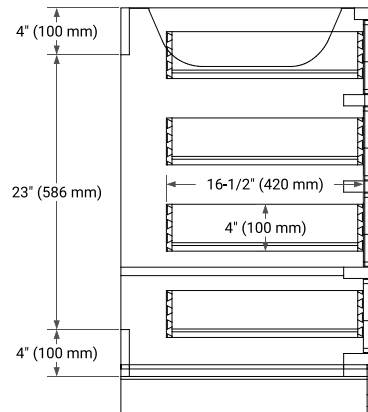

STAFFORD 36" RIGHT OFFSET CABINET

BASE CABINET DIMENSIONS

36" W x 21.5" D x 34.5" H

FEATURES

- Solid wood frame & plywood panels
- Dovetail drawers and joints
- Soft closing doors & drawers

HARDWARE FINISHES*

White Grey Midnight Blue

FRONT VIEW

SIDE VIEW

PLAN VIEW

37" RIGHT RECTANGLE SINK COUNTERTOP WITH 0.75 IN. THICKNESS

ARIEL

OVERALL DIMENSIONS

37" W x 22" D x 0.75" H

COUNTERTOP OPTIONS

Carrara Marble

FEATURES

- Solid countertop with mitered edges & seams
- Undermount white rectangular sink
- Pre-drilled for 8" widespread faucet

INCLUDED

- Countertop
- Matching Backsplash
- Rectangle Sink

COUNTERTOP PLAN VIEW

EDGE SIDE VIEW

THREE DIMENSIONAL COUNTERTOP VIEW