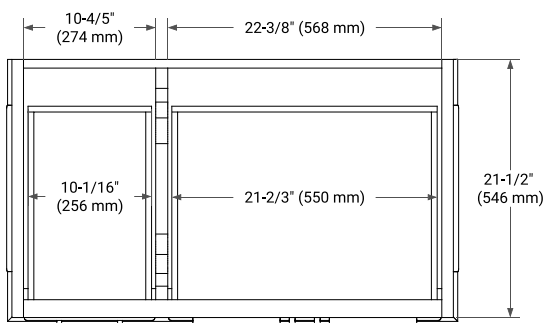

STAFFORD 36" RIGHT OFFSET CABINET

BASE CABINET DIMENSIONS

36" W x 21.5" D x 34.5" H

FEATURES

- Solid wood frame & plywood panels
- Dovetail drawers and joints
- Soft closing doors & drawers

HARDWARE FINISHES*

White Grey Midnight Blue

FRONT VIEW

SIDE VIEW

PLAN VIEW

37" RIGHT RECTANGLE SINK COUNTERTOP WITH 0.75 IN. THICKNESS

ARIEL

OVERALL DIMENSIONS

37" W x 22" D x 0.75" H

COUNTERTOP OPTIONS

Carrara Marble

FEATURES

- Solid countertop with mitered edges & seams
- Undermount white rectangular sink
- Pre-drilled for 8" widespread faucet

INCLUDED

- Countertop
- Matching Backsplash
- Rectangle Sink

COUNTERTOP PLAN VIEW

EDGE SIDE VIEW

THREE DIMENSIONAL COUNTERTOP VIEW