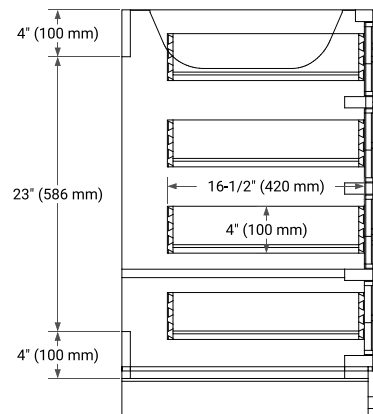

STAFFORD 42" LEFT OFFSET CABINET

BASE CABINET DIMENSIONS

42" W x 21.5" D x 34.5" H

FEATURES

- Solid wood frame & plywood panels
- Dovetail drawers and joints
- Soft closing doors & drawers

HARDWARE FINISHES*

White Grey Midnight Blue

FRONT VIEW

SIDE VIEW

PLAN VIEW

43" LEFT RECTANGLE SINK COUNTERTOP WITH 0.75 IN. THICKNESS

ARIEL

OVERALL DIMENSIONS

43" W x 22" D x 0.75" H

COUNTERTOP OPTIONS

Carrara Marble

FEATURES

- Solid countertop with mitered edges & seams
- Undermount white rectangular sink
- Pre-drilled for 8" widespread faucet

INCLUDED

- Countertop
- Matching Backsplash
- Rectangle Sink

COUNTERTOP PLAN VIEW

EDGE SIDE VIEW

THREE DIMENSIONAL COUNTERTOP VIEW