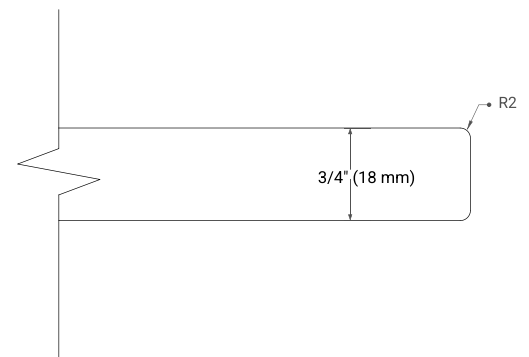

White Grey Midnight Blue

FRONT VIEW

SIDE VIEW

PLAN VIEW

43" LEFT RECTANGLE SINK COUNTERTOP WITH 0.75 IN. THICKNESS

ARIEL

OVERALL DIMENSIONS

43" W x 22" D x 0.75" H

COUNTERTOP OPTIONS

Carrara Marble

FEATURES

- Solid countertop with mitered edges & seams
- Undermount white rectangular sink
- Pre-drilled for 8" widespread faucet

INCLUDED

- Countertop
- Matching Backsplash
- Rectangle Sink

COUNTERTOP PLAN VIEW

EDGE SIDE VIEW

THREE DIMENSIONAL COUNTERTOP VIEW