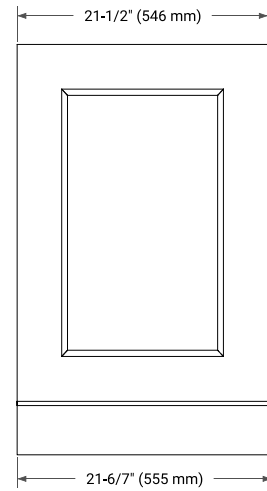

STAFFORD 42" LEFT OFFSET CABINET

BASE CABINET DIMENSIONS

42" W x 21.5" D x 34.5" H

FEATURES

- Solid wood frame & plywood panels
- Dovetail drawers and joints
- Soft closing doors & drawers

HARDWARE FINISHES*

White Grey Midnight Blue

FRONT VIEW

SIDE VIEW

PLAN VIEW

43" LEFT RECTANGLE SINK COUNTERTOP WITH 0.75 IN. THICKNESS

ARIEL

OVERALL DIMENSIONS

43" W x 22" D x 0.75" H

COUNTERTOP PLAN VIEW

EDGE SIDE VIEW

THREE DIMENSIONAL COUNTERTOP VIEW