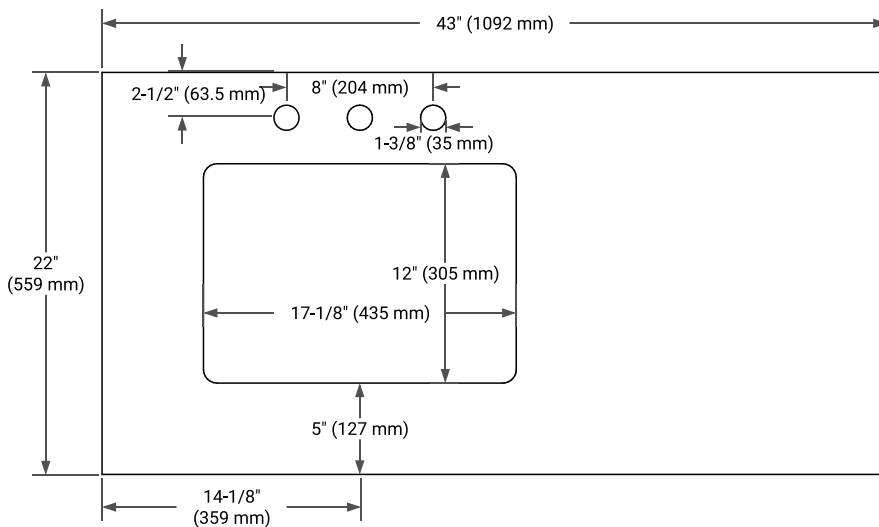

White Grey Midnight Blue

FRONT VIEW

SIDE VIEW

PLAN VIEW

43" LEFT RECTANGLE SINK COUNTERTOP WITH 0.75 IN. THICKNESS

ARIEL

OVERALL DIMENSIONS

43" W x 22" D x 0.75" H

COUNTERTOP OPTIONS

Carrara Marble

FEATURES

- Solid countertop with mitered edges & seams
- Undermount white rectangular sink
- Pre-drilled for 8" widespread faucet

INCLUDED

- Countertop
- Matching Backsplash
- Rectangle Sink

COUNTERTOP PLAN VIEW

EDGE SIDE VIEW

THREE DIMENSIONAL COUNTERTOP VIEW