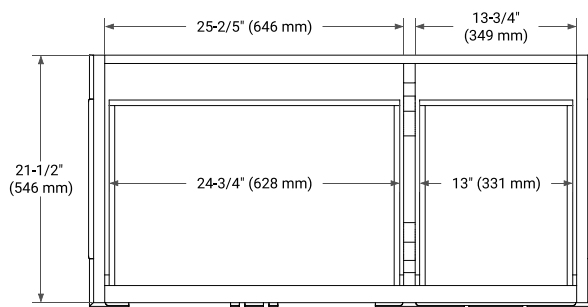

STAFFORD 42" LEFT OFFSET CABINET

BASE CABINET DIMENSIONS

42" W x 21.5" D x 34.5" H

FEATURES

- Solid wood frame & plywood panels
- Dovetail drawers and joints
- Soft closing doors & drawers

HARDWARE FINISHES*

White Grey Midnight Blue

FRONT VIEW

SIDE VIEW

PLAN VIEW

43" LEFT RECTANGLE SINK COUNTERTOP WITH 0.75 IN. THICKNESS

ARIEL

OVERALL DIMENSIONS

43" W x 22" D x 0.75" H

COUNTERTOP OPTIONS

Carrara Marble

FEATURES

- Solid countertop with mitered edges & seams
- Undermount white rectangular sink
- Pre-drilled for 8" widespread faucet

INCLUDED

- Countertop
- Matching Backsplash
- Rectangle Sink

COUNTERTOP PLAN VIEW

EDGE SIDE VIEW

THREE DIMENSIONAL COUNTERTOP VIEW