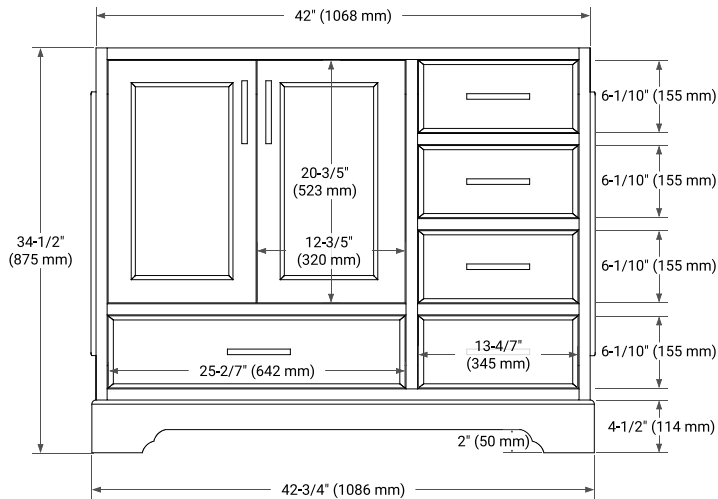

STAFFORD 42" LEFT OFFSET CABINET

BASE CABINET DIMENSIONS

42" W x 21.5" D x 34.5" H

FEATURES

- Solid wood frame & plywood panels
- Dovetail drawers and joints
- Soft closing doors & drawers

HARDWARE FINISHES*

White Grey Midnight Blue

FRONT VIEW

SIDE VIEW

PLAN VIEW

43" LEFT RECTANGLE SINK COUNTERTOP WITH 0.75 IN. THICKNESS

ARIEL

OVERALL DIMENSIONS

43" W x 22" D x 0.75" H

COUNTERTOP PLAN VIEW

EDGE SIDE VIEW

THREE DIMENSIONAL COUNTERTOP VIEW