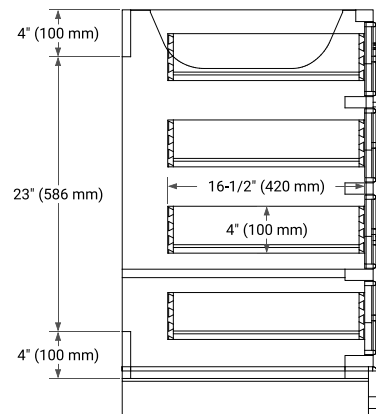

STAFFORD 42" RIGHT OFFSET CABINET

BASE CABINET DIMENSIONS

42" W x 21.5" D x 34.5" H

FEATURES

- Solid wood frame & plywood panels
- Dovetail drawers and joints
- Soft closing doors & drawers

HARDWARE FINISHES*

White Grey Midnight Blue

FRONT VIEW

SIDE VIEW

PLAN VIEW

OVERALL DIMENSIONS

43" W x 22" D x 0.75" H

COUNTERTOP OPTIONS

Carrara Marble

FEATURES

- Solid countertop with mitered edges & seams
- Undermount white oval sink
- Pre-drilled for 8" widespread faucet

INCLUDED

- Countertop
- Matching Backsplash
- Oval Sink

COUNTERTOP PLAN VIEW

EDGE SIDE VIEW

THREE DIMENSIONAL COUNTERTOP VIEW