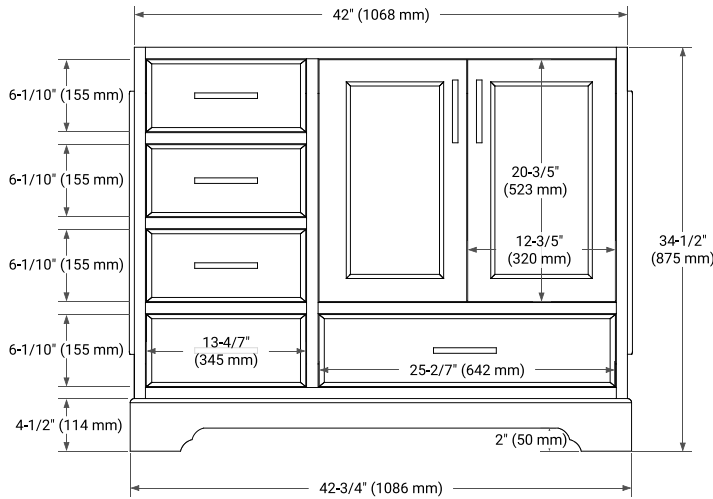

STAFFORD 42" RIGHT OFFSET CABINET

BASE CABINET DIMENSIONS

42" W x 21.5" D x 34.5" H

FEATURES

- Solid wood frame & plywood panels
- Dovetail drawers and joints
- Soft closing doors & drawers

HARDWARE FINISHES*

White Grey Midnight Blue

FRONT VIEW

SIDE VIEW

PLAN VIEW

OVERALL DIMENSIONS

43" W x 22" D x 0.75" H

COUNTERTOP OPTIONS

Carrara Marble

FEATURES

- Solid countertop with mitered edges & seams
- Undermount white oval sink
- Pre-drilled for 8" widespread faucet

INCLUDED

- Countertop
- Matching Backsplash
- Oval Sink

COUNTERTOP PLAN VIEW

EDGE SIDE VIEW

THREE DIMENSIONAL COUNTERTOP VIEW