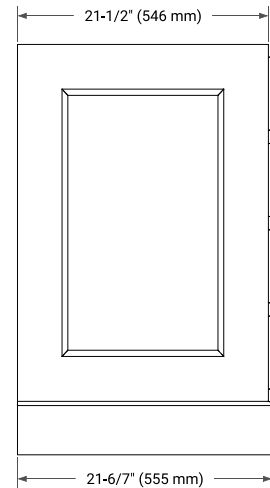

STAFFORD 42" RIGHT OFFSET CABINET

BASE CABINET DIMENSIONS

42" W x 21.5" D x 34.5" H

FEATURES

- Solid wood frame & plywood panels
- Dovetail drawers and joints
- Soft closing doors & drawers

HARDWARE FINISHES*

White Grey Midnight Blue

FRONT VIEW

SIDE VIEW

PLAN VIEW

OVERALL DIMENSIONS

43" W x 22" D x 0.75" H

COUNTERTOP OPTIONS

Carrara Marble

FEATURES

- Solid countertop with mitered edges & seams
- Undermount white oval sink
- Pre-drilled for 8" widespread faucet

INCLUDED

- Countertop
- Matching Backsplash
- Oval Sink

COUNTERTOP PLAN VIEW

EDGE SIDE VIEW

THREE DIMENSIONAL COUNTERTOP VIEW