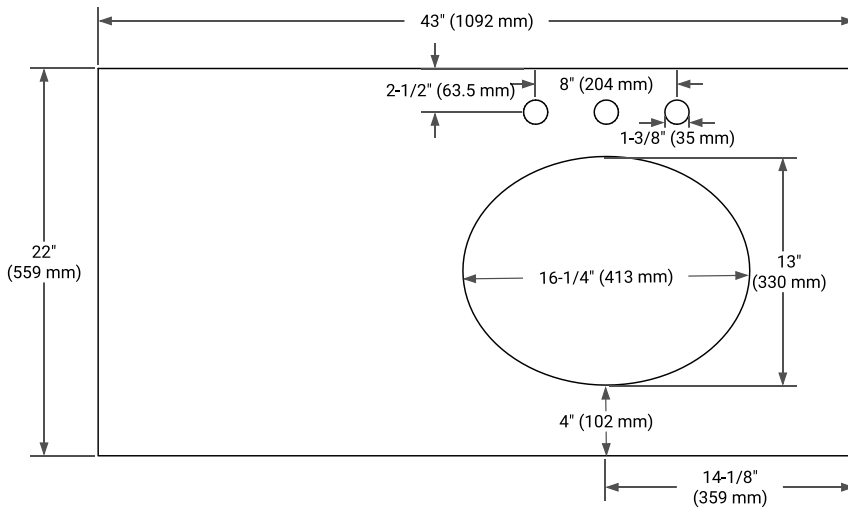

STAFFORD 42" RIGHT OFFSET CABINET

BASE CABINET DIMENSIONS

42" W x 21.5" D x 34.5" H

FEATURES

- Solid wood frame & plywood panels
- Dovetail drawers and joints
- Soft closing doors & drawers

HARDWARE FINISHES*

White Grey Midnight Blue

FRONT VIEW

SIDE VIEW

PLAN VIEW

OVERALL DIMENSIONS

43" W x 22" D x 0.75" H

COUNTERTOP OPTIONS

Carrara Marble

FEATURES

- Solid countertop with mitered edges & seams
- Undermount white oval sink
- Pre-drilled for 8" widespread faucet

INCLUDED

- Countertop
- Matching Backsplash
- Oval Sink

COUNTERTOP PLAN VIEW

EDGE SIDE VIEW

THREE DIMENSIONAL COUNTERTOP VIEW