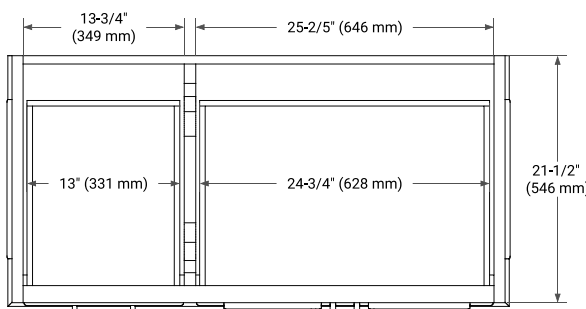

STAFFORD 42" RIGHT OFFSET CABINET

BASE CABINET DIMENSIONS

42" W x 21.5" D x 34.5" H

FEATURES

- Solid wood frame & plywood panels
- Dovetail drawers and joints
- Soft closing doors & drawers

HARDWARE FINISHES*

White Grey Midnight Blue

FRONT VIEW

SIDE VIEW

PLAN VIEW

OVERALL DIMENSIONS

43" W x 22" D x 0.75" H

COUNTERTOP OPTIONS

Carrara Marble

FEATURES

- Solid countertop with mitered edges & seams
- Undermount white oval sink
- Pre-drilled for 8" widespread faucet

INCLUDED

- Countertop
- Matching Backsplash
- Oval Sink

COUNTERTOP PLAN VIEW

EDGE SIDE VIEW

THREE DIMENSIONAL COUNTERTOP VIEW