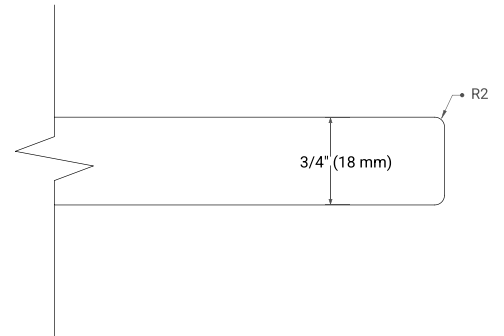

White Grey Midnight Blue

FRONT VIEW

SIDE VIEW

PLAN VIEW

OVERALL DIMENSIONS

43" W x 22" D x 0.75" H

COUNTERTOP OPTIONS

Carrara Marble

FEATURES

- Solid countertop with mitered edges & seams
- Undermount white oval sink
- Pre-drilled for 8" widespread faucet

INCLUDED

- Countertop
- Matching Backsplash
- Oval Sink

COUNTERTOP PLAN VIEW

EDGE SIDE VIEW

THREE DIMENSIONAL COUNTERTOP VIEW