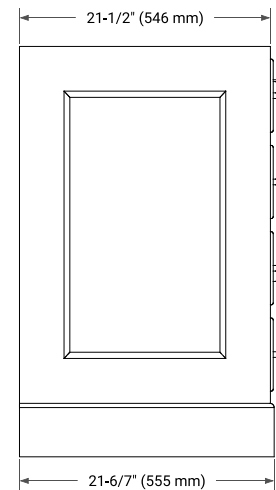

STAFFORD 54" SINGLE SINK BASE CABINET

BASE CABINET DIMENSIONS

54" W x 21.5" D x 34.5" H

FEATURES

- Solid wood frame & plywood panels
- Dovetail drawers and joints
- Soft closing doors & drawers

HARDWARE FINISHES*

White Grey Midnight Blue

FRONT VIEW

SIDE VIEW

PLAN VIEW

OVERALL DIMENSIONS

55" W x 22" D x 0.75" H

COUNTERTOP OPTIONS

Carrara Marble

FEATURES

- Solid countertop with mitered edges & seams
- Undermount white oval sink
- Pre-drilled for 8" widespread faucet

INCLUDED

- Countertop
- Matching Backsplash
- Oval Sink

COUNTERTOP PLAN VIEW

EDGE SIDE VIEW

THREE DIMENSIONAL COUNTERTOP VIEW