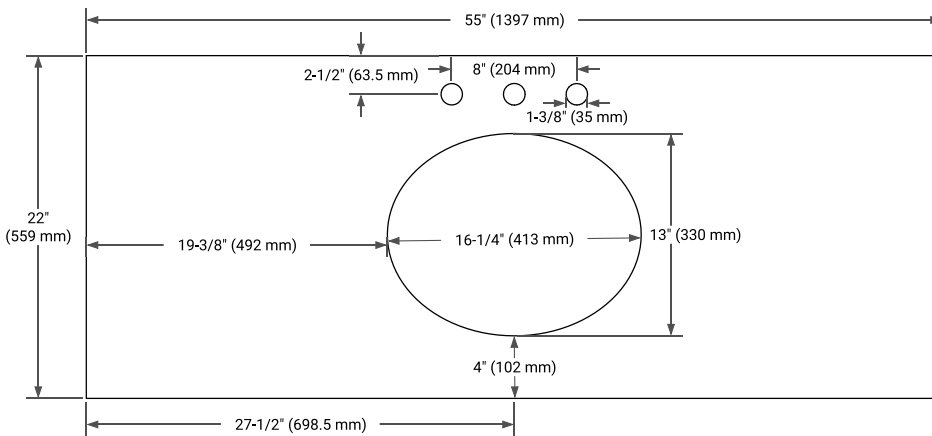

White Grey Midnight Blue

FRONT VIEW

SIDE VIEW

PLAN VIEW

OVERALL DIMENSIONS

55" W x 22" D x 0.75" H

COUNTERTOP OPTIONS

Carrara Marble

FEATURES

- Solid countertop with mitered edges & seams
- Undermount white oval sink
- Pre-drilled for 8" widespread faucet

INCLUDED

- Countertop
- Matching Backsplash
- Oval Sink

COUNTERTOP PLAN VIEW

EDGE SIDE VIEW

THREE DIMENSIONAL COUNTERTOP VIEW