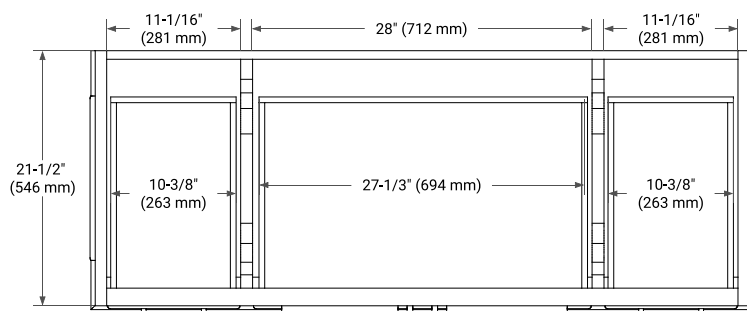

STAFFORD 54" SINGLE SINK BASE CABINET

BASE CABINET DIMENSIONS

54" W x 21.5" D x 34.5" H

FEATURES

- Solid wood frame & plywood panels
- Dovetail drawers and joints
- Soft closing doors & drawers

HARDWARE FINISHES*

White Grey Midnight Blue

FRONT VIEW

SIDE VIEW

PLAN VIEW

OVERALL DIMENSIONS

55" W x 22" D x 0.75" H

COUNTERTOP OPTIONS

Carrara Marble

FEATURES

- Solid countertop with mitered edges & seams
- Undermount white oval sink
- Pre-drilled for 8" widespread faucet

INCLUDED

- Countertop
- Matching Backsplash
- Oval Sink

COUNTERTOP PLAN VIEW

EDGE SIDE VIEW

THREE DIMENSIONAL COUNTERTOP VIEW