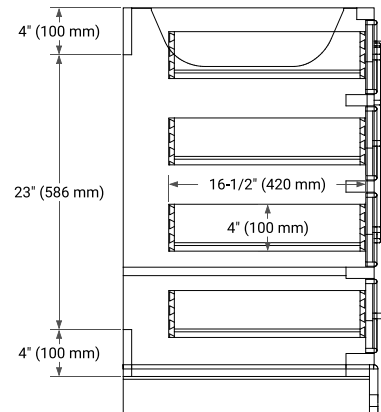

STAFFORD 54" SINGLE SINK BASE CABINET

BASE CABINET DIMENSIONS

54" W x 21.5" D x 34.5" H

FEATURES

- Solid wood frame & plywood panels
- Dovetail drawers and joints
- Soft closing doors & drawers

HARDWARE FINISHES*

White Grey Midnight Blue

FRONT VIEW

SIDE VIEW

PLAN VIEW

OVERALL DIMENSIONS

55" W x 22" D x 0.75" H

COUNTERTOP OPTIONS

Carrara Marble

FEATURES

- Solid countertop with mitered edges & seams
- Undermount white oval sink
- Pre-drilled for 8" widespread faucet

INCLUDED

- Countertop
- Matching Backsplash
- Oval Sink

COUNTERTOP PLAN VIEW

EDGE SIDE VIEW

THREE DIMENSIONAL COUNTERTOP VIEW