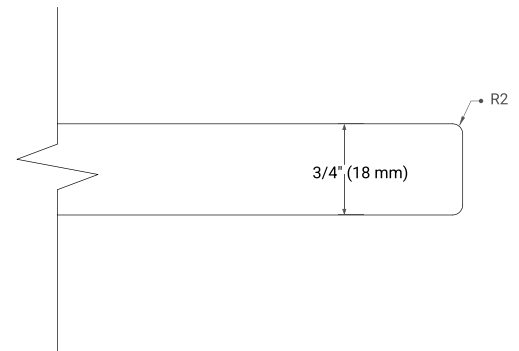

White Grey Midnight Blue

FRONT VIEW

SIDE VIEW

PLAN VIEW

OVERALL DIMENSIONS

55" W x 22" D x 0.75" H

COUNTERTOP OPTIONS

Carrara Marble

FEATURES

- Solid countertop with mitered edges & seams
- Undermount white oval sink
- Pre-drilled for 8" widespread faucet

INCLUDED

- Countertop
- Matching Backsplash
- Oval Sink

COUNTERTOP PLAN VIEW

EDGE SIDE VIEW

THREE DIMENSIONAL COUNTERTOP VIEW