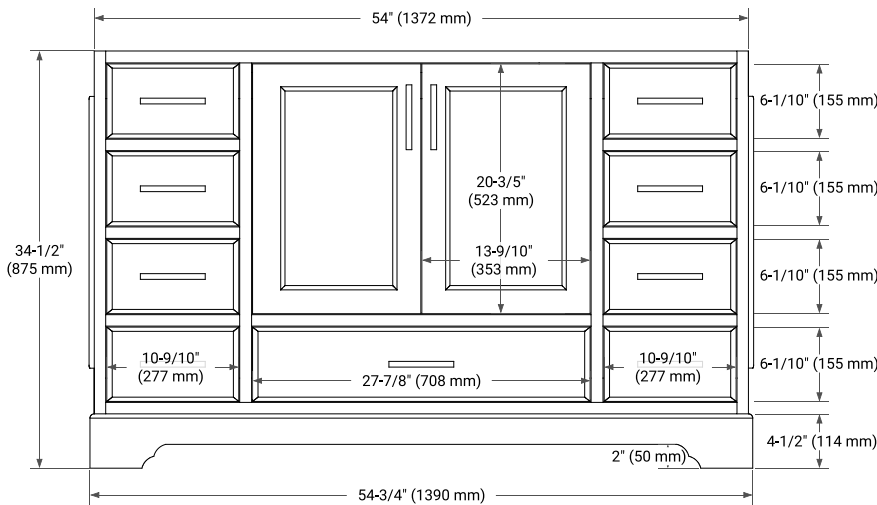

STAFFORD 54" SINGLE SINK BASE CABINET

BASE CABINET DIMENSIONS

54" W x 21.5" D x 34.5" H

FEATURES

- Solid wood frame & plywood panels
- Dovetail drawers and joints
- Soft closing doors & drawers

HARDWARE FINISHES*

White Grey Midnight Blue

FRONT VIEW

SIDE VIEW

PLAN VIEW

OVERALL DIMENSIONS

55" W x 22" D x 0.75" H

COUNTERTOP OPTIONS

Carrara Marble

FEATURES

- Solid countertop with mitered edges & seams
- Undermount white oval sink
- Pre-drilled for 8" widespread faucet

INCLUDED

- Countertop
- Matching Backsplash
- Oval Sink

COUNTERTOP PLAN VIEW

EDGE SIDE VIEW

THREE DIMENSIONAL COUNTERTOP VIEW