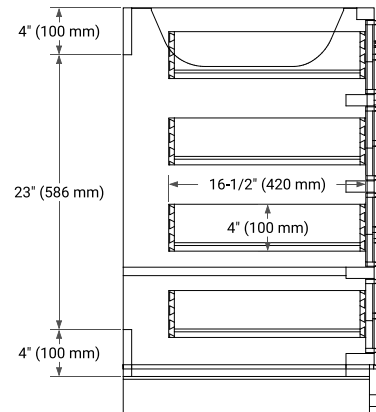

STAFFORD 54" SINGLE SINK BASE CABINET

BASE CABINET DIMENSIONS

54" W x 21.5" D x 34.5" H

FEATURES

- Solid wood frame & plywood panels
- Dovetail drawers and joints
- Soft closing doors & drawers

HARDWARE FINISHES*

White Grey Midnight Blue

FRONT VIEW

SIDE VIEW

PLAN VIEW

55" SINGLE RECTANGLE SINK COUNTERTOP WITH 0.75 IN. THICKNESS

ARIEL

OVERALL DIMENSIONS

55" W x 22" D x 0.75" H

COUNTERTOP OPTIONS

Carrara Marble

FEATURES

- Solid countertop with mitered edges & seams
- Undermount white rectangular sink
- Pre-drilled for 8" widespread faucet

INCLUDED

- Countertop
- Matching Backsplash
- Rectangle Sink

COUNTERTOP PLAN VIEW

EDGE SIDE VIEW

THREE DIMENSIONAL COUNTERTOP VIEW