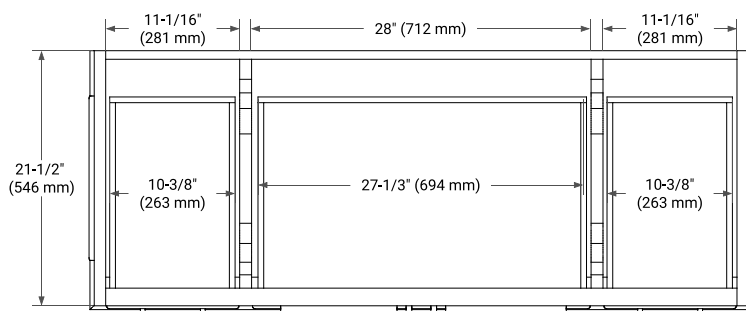

STAFFORD 54" SINGLE SINK BASE CABINET

BASE CABINET DIMENSIONS

54" W x 21.5" D x 34.5" H

FEATURES

- Solid wood frame & plywood panels
- Dovetail drawers and joints
- Soft closing doors & drawers

HARDWARE FINISHES*

White Grey Midnight Blue

FRONT VIEW

SIDE VIEW

PLAN VIEW

55" SINGLE RECTANGLE SINK COUNTERTOP WITH 0.75 IN. THICKNESS

ARIEL

OVERALL DIMENSIONS

55" W x 22" D x 0.75" H

COUNTERTOP OPTIONS

Carrara Marble

FEATURES

- Solid countertop with mitered edges & seams
- Undermount white rectangular sink
- Pre-drilled for 8" widespread faucet

INCLUDED

- Countertop
- Matching Backsplash
- Rectangle Sink

COUNTERTOP PLAN VIEW

EDGE SIDE VIEW

THREE DIMENSIONAL COUNTERTOP VIEW