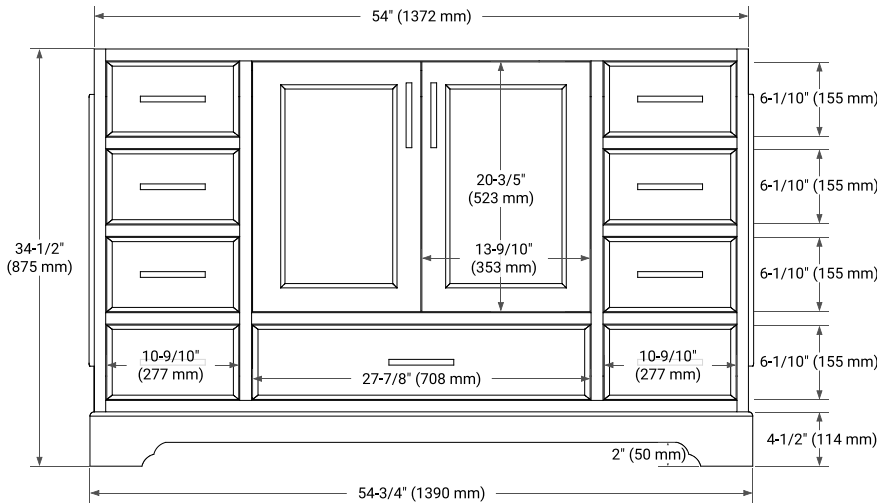

STAFFORD 54" SINGLE SINK BASE CABINET

BASE CABINET DIMENSIONS

54" W x 21.5" D x 34.5" H

FEATURES

- Solid wood frame & plywood panels
- Dovetail drawers and joints
- Soft closing doors & drawers

HARDWARE FINISHES*

White Grey Midnight Blue

FRONT VIEW

SIDE VIEW

PLAN VIEW

55" SINGLE RECTANGLE SINK COUNTERTOP WITH 0.75 IN. THICKNESS

ARIEL

OVERALL DIMENSIONS

55" W x 22" D x 0.75" H

COUNTERTOP PLAN VIEW

EDGE SIDE VIEW

THREE DIMENSIONAL COUNTERTOP VIEW