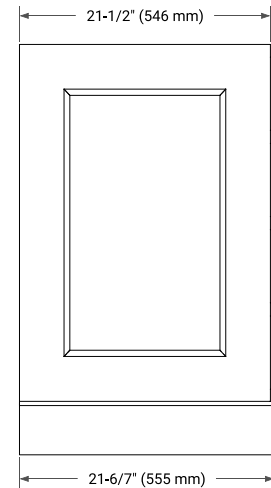

STAFFORD 54" SINGLE SINK BASE CABINET

BASE CABINET DIMENSIONS

54" W x 21.5" D x 34.5" H

FEATURES

- Solid wood frame & plywood panels
- Dovetail drawers and joints
- Soft closing doors & drawers

HARDWARE FINISHES*

White Grey Midnight Blue

FRONT VIEW

SIDE VIEW

PLAN VIEW

55" SINGLE RECTANGLE SINK COUNTERTOP WITH 0.75 IN. THICKNESS

ARIEL

OVERALL DIMENSIONS

55" W x 22" D x 0.75" H

COUNTERTOP PLAN VIEW

EDGE SIDE VIEW

THREE DIMENSIONAL COUNTERTOP VIEW