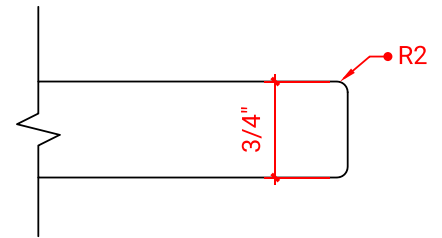

EDGE SIDE VIEW