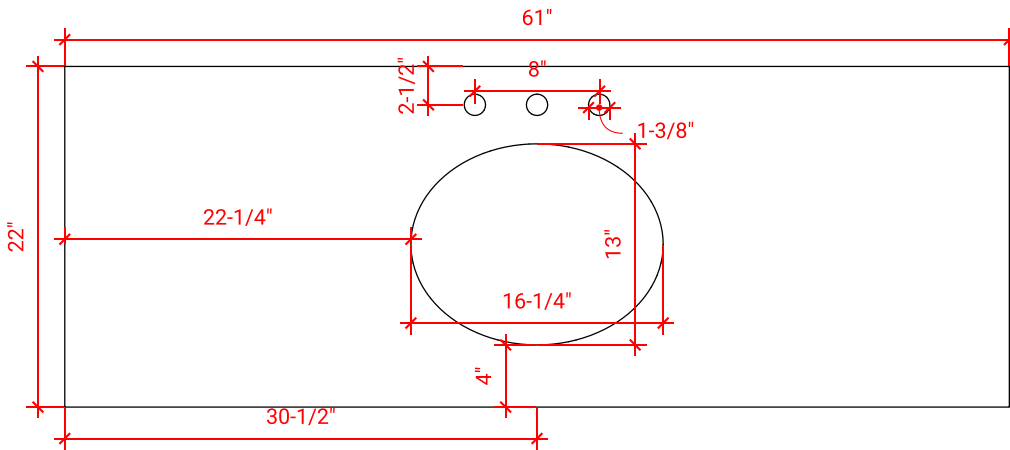

61" OVAL SINK THIN COUNTERTOP

OVERALL DIMENSIONS

61" W x 22" D x 0.75" H

COUNTERTOP OPTIONS

FEATURES

- Solid countertop with mitered edges & seams
- Undermount white oval sink
- Pre-drilled for 8" widespread faucet

INCLUDED

- Countertop
- Matching Backsplash
- Sink

COUNTERTOP PLAN VIEW