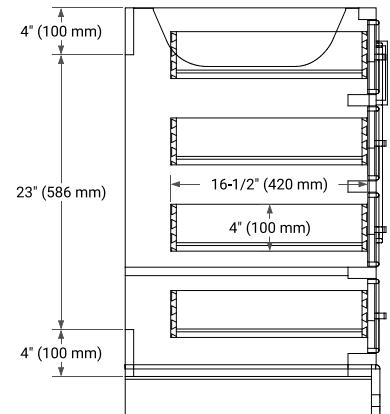

BASE CABINET DIMENSIONS

60" W x 21.5" D x 34.5" H

FEATURES

- Solid wood frame & plywood panels
- Dovetail drawers and joints
- Soft closing doors & drawers

HARDWARE FINISHES*

Brushed Nickel Satin Brass Matte Black Polished Chrome

61" SINGLE RECTANGLE SINK COUNTERTOP WITH 0.75 IN. THICKNESS

ARIEL

OVERALL DIMENSIONS

61" W x 22" D x 0.75" H

COUNTERTOP OPTIONS

Carrara Marble

FEATURES

- Solid countertop with mitered edges & seams
- Undermount white rectangular sink
- Pre-drilled for 8" widespread faucet

INCLUDED

- Countertop
- Matching Backsplash
- Rectangle Sink

COUNTERTOP PLAN VIEW

EDGE SIDE VIEW

THREE DIMENSIONAL COUNTERTOP VIEW