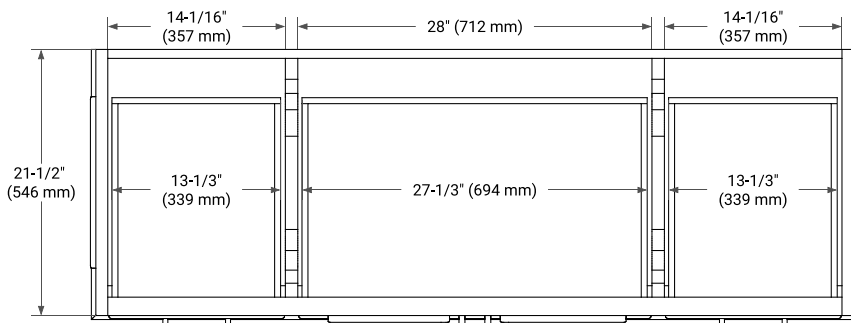

BASE CABINET DIMENSIONS

60" W x 21.5" D x 34.5" H

FEATURES

- Solid wood frame & plywood panels
- Dovetail drawers and joints
- Soft closing doors & drawers

HARDWARE FINISHES*

Brushed Nickel Satin Brass Matte Black Polished Chrome

61" SINGLE RECTANGLE SINK COUNTERTOP WITH 0.75 IN. THICKNESS

ARIEL

OVERALL DIMENSIONS

61" W x 22" D x 0.75" H

COUNTERTOP OPTIONS

Carrara Marble

FEATURES

- Solid countertop with mitered edges & seams
- Undermount white rectangular sink
- Pre-drilled for 8" widespread faucet

INCLUDED

- Countertop
- Matching Backsplash
- Rectangle Sink

COUNTERTOP PLAN VIEW

EDGE SIDE VIEW

THREE DIMENSIONAL COUNTERTOP VIEW