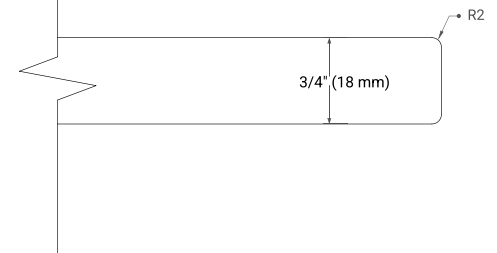

61" SINGLE RECTANGLE SINK COUNTERTOP WITH 0.75 IN. THICKNESS

ARIEL

OVERALL DIMENSIONS

61" W x 22" D x 0.75" H

COUNTERTOP OPTIONS

Carrara Marble

FEATURES

- Solid countertop with mitered edges & seams
- Undermount white rectangular sink
- Pre-drilled for 8" widespread faucet

INCLUDED

- Countertop
- Matching Backsplash
- Rectangle Sink

COUNTERTOP PLAN VIEW

EDGE SIDE VIEW

THREE DIMENSIONAL COUNTERTOP VIEW