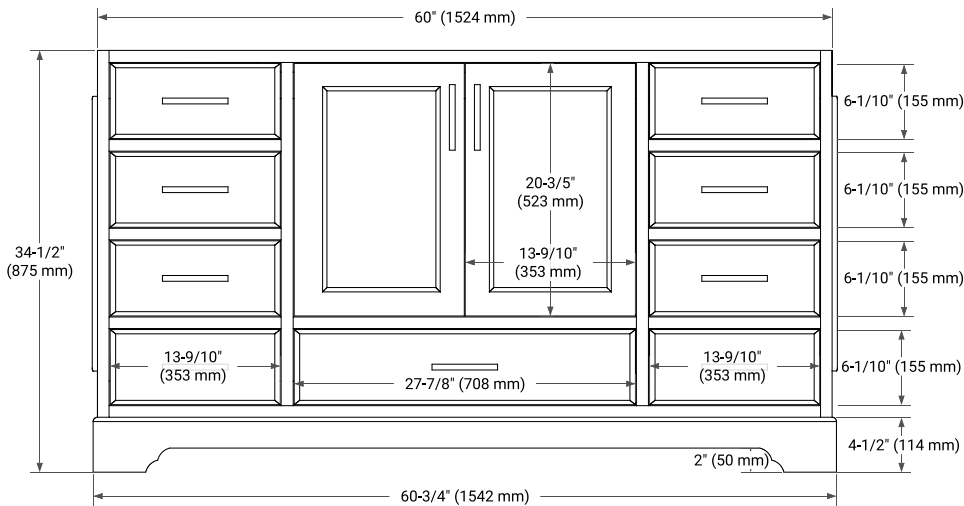

BASE CABINET DIMENSIONS

60" W x 21.5" D x 34.5" H

FEATURES

- Solid wood frame & plywood panels
- Dovetail drawers and joints
- Soft closing doors & drawers

HARDWARE FINISHES*

Brushed Nickel   Satin Brass   Matte Black   Polished Chrome

*Hardware comes preinstalled with the illustrated option. Other finishes are available on our online store if you prefer a different one.

AVAILABLE COLORS

White   Grey   Midnight Blue

FRONT VIEW

SIDE VIEW

PLAN VIEW