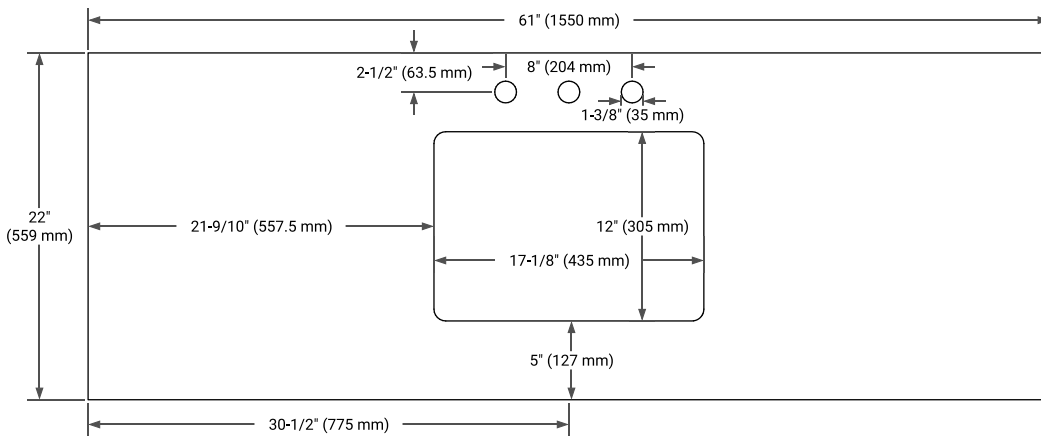

61" SINGLE RECTANGLE SINK COUNTERTOP WITH 0.75 IN. THICKNESS

ARIEL

OVERALL DIMENSIONS

61" W x 22" D x 0.75" H

COUNTERTOP OPTIONS

Carrara Marble

FEATURES

- Solid countertop with mitered edges & seams
- Undermount white rectangular sink
- Pre-drilled for 8" widespread faucet

INCLUDED

- Countertop
- Matching Backsplash
- Rectangle Sink

COUNTERTOP PLAN VIEW

EDGE SIDE VIEW

THREE DIMENSIONAL COUNTERTOP VIEW