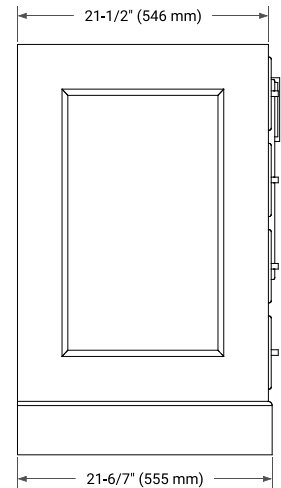

BASE CABINET DIMENSIONS

60" W x 21.5" D x 34.5" H

FEATURES

- Solid wood frame & plywood panels
- Dovetail drawers and joints
- Soft closing doors & drawers

HARDWARE FINISHES*

Brushed Nickel   Satin Brass   Matte Black   Polished Chrome

*Hardware comes preinstalled with the illustrated option. Other finishes are available on our online store if you prefer a different one.

AVAILABLE COLORS

White   Grey   Midnight Blue

FRONT VIEW

SIDE VIEW

PLAN VIEW