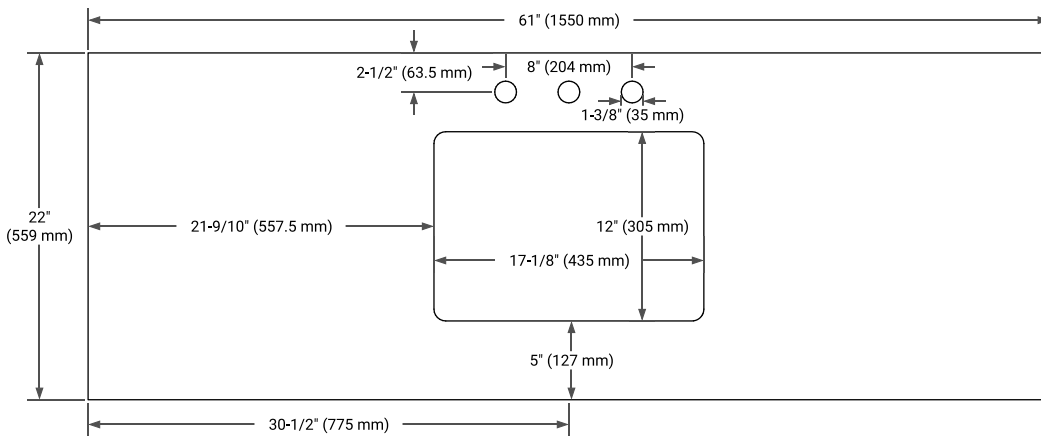

White Grey Midnight Blue

FRONT VIEW

SIDE VIEW

PLAN VIEW

61" SINGLE RECTANGLE SINK COUNTERTOP WITH 0.75 IN. THICKNESS

ARIEL

OVERALL DIMENSIONS

61" W x 22" D x 0.75" H

COUNTERTOP OPTIONS

Carrara Marble

FEATURES

- Solid countertop with mitered edges & seams
- Undermount white rectangular sink
- Pre-drilled for 8" widespread faucet

INCLUDED

- Countertop
- Matching Backsplash
- Rectangle Sink

COUNTERTOP PLAN VIEW

EDGE SIDE VIEW

THREE DIMENSIONAL COUNTERTOP VIEW