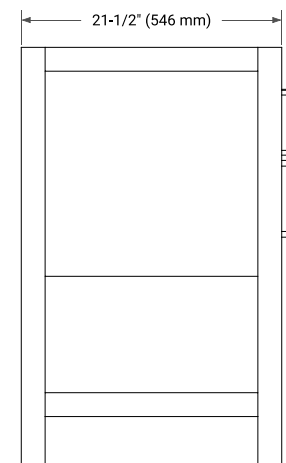

BAYHILL 60" SINGLE SINK BASE CABINET

BASE CABINET DIMENSIONS

60" W x 21.5" D x 34.5" H

FEATURES

- Solid wood frame & plywood panels
- Dovetail drawers and joints
- Soft closing doors & drawers

HARDWARE FINISHES*

White Grey Midnight Blue

FRONT VIEW

SIDE VIEW

PLAN VIEW

61" SINGLE RECTANGLE SINK COUNTERTOP WITH 0.75 IN. THICKNESS

ARIEL

OVERALL DIMENSIONS

61" W x 22" D x 0.75" H

COUNTERTOP OPTIONS

Carrara Marble

FEATURES

- Solid countertop with mitered edges & seams
- Undermount white rectangular sink
- Pre-drilled for 8" widespread faucet

INCLUDED

- Countertop
- Matching Backsplash
- Rectangle Sink

COUNTERTOP PLAN VIEW

EDGE SIDE VIEW

THREE DIMENSIONAL COUNTERTOP VIEW