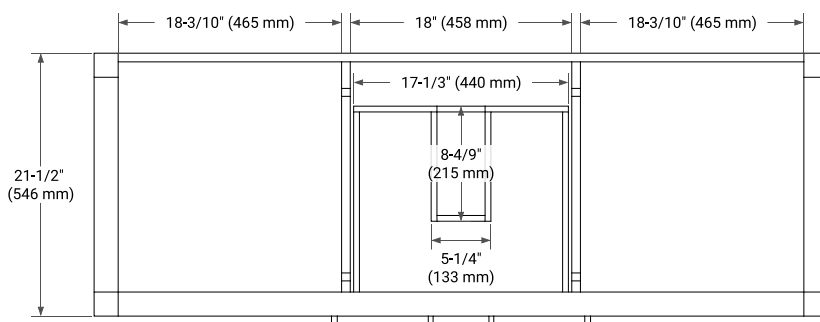

BAYHILL 60" SINGLE SINK BASE CABINET

BASE CABINET DIMENSIONS

60" W x 21.5" D x 34.5" H

FEATURES

- Solid wood frame & plywood panels
- Dovetail drawers and joints
- Soft closing doors & drawers

HARDWARE FINISHES*

White Grey Midnight Blue

FRONT VIEW

SIDE VIEW

PLAN VIEW

61" SINGLE RECTANGLE SINK COUNTERTOP WITH 0.75 IN. THICKNESS

ARIEL

OVERALL DIMENSIONS

61" W x 22" D x 0.75" H

COUNTERTOP OPTIONS

Carrara Marble

FEATURES

- Solid countertop with mitered edges & seams
- Undermount white rectangular sink
- Pre-drilled for 8" widespread faucet

INCLUDED

- Countertop
- Matching Backsplash
- Rectangle Sink

COUNTERTOP PLAN VIEW

EDGE SIDE VIEW

THREE DIMENSIONAL COUNTERTOP VIEW