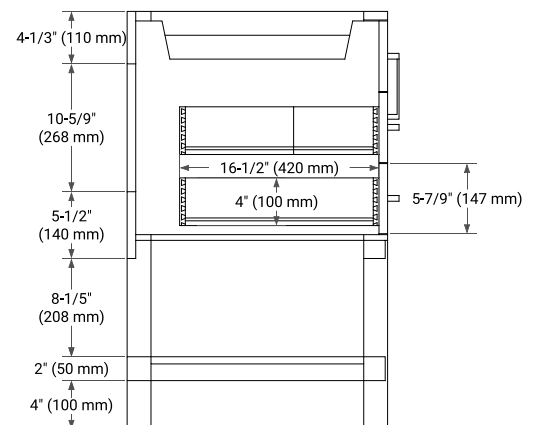

BAYHILL 60" SINGLE SINK BASE CABINET

BASE CABINET DIMENSIONS

60" W x 21.5" D x 34.5" H

FEATURES

- Solid wood frame & plywood panels
- Dovetail drawers and joints
- Soft closing doors & drawers

HARDWARE FINISHES*

White Grey Midnight Blue

FRONT VIEW

SIDE VIEW

PLAN VIEW

61" SINGLE RECTANGLE SINK COUNTERTOP WITH 0.75 IN. THICKNESS

ARIEL

OVERALL DIMENSIONS

61" W x 22" D x 0.75" H

COUNTERTOP OPTIONS

Carrara Marble

FEATURES

- Solid countertop with mitered edges & seams
- Undermount white rectangular sink
- Pre-drilled for 8" widespread faucet

INCLUDED

- Countertop
- Matching Backsplash
- Rectangle Sink

COUNTERTOP PLAN VIEW

EDGE SIDE VIEW

THREE DIMENSIONAL COUNTERTOP VIEW