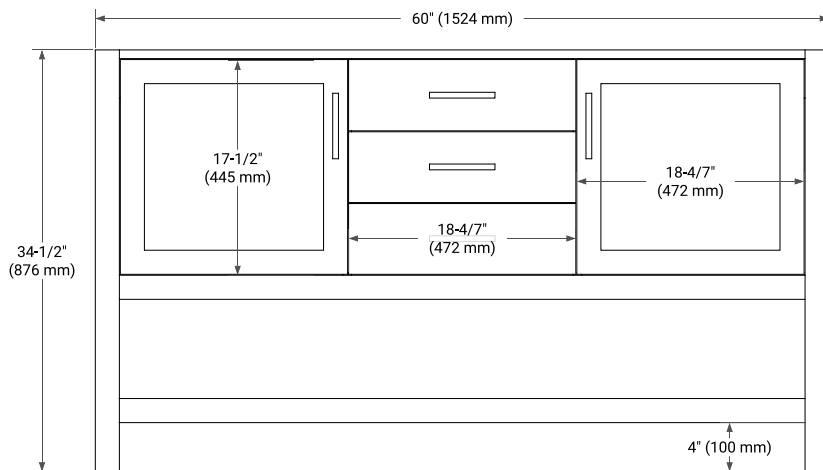

BAYHILL 60" SINGLE SINK BASE CABINET

BASE CABINET DIMENSIONS

60" W x 21.5" D x 34.5" H

FEATURES

- Solid wood frame & plywood panels
- Dovetail drawers and joints
- Soft closing doors & drawers

HARDWARE FINISHES*

White Grey Midnight Blue

FRONT VIEW

SIDE VIEW

PLAN VIEW

61" SINGLE RECTANGLE SINK COUNTERTOP WITH 0.75 IN. THICKNESS

ARIEL

OVERALL DIMENSIONS

61" W x 22" D x 0.75" H

COUNTERTOP OPTIONS

Carrara Marble

FEATURES

- Solid countertop with mitered edges & seams
- Undermount white rectangular sink
- Pre-drilled for 8" widespread faucet

INCLUDED

- Countertop
- Matching Backsplash
- Rectangle Sink

COUNTERTOP PLAN VIEW

EDGE SIDE VIEW

THREE DIMENSIONAL COUNTERTOP VIEW