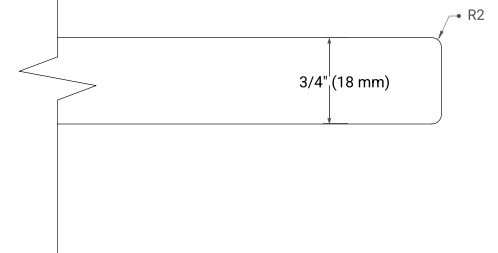

BAYHILL 60" SINGLE SINK BASE CABINET

BASE CABINET DIMENSIONS

60" W x 21.5" D x 34.5" H

FEATURES

- Solid wood frame & plywood panels
- Dovetail drawers and joints
- Soft closing doors & drawers

HARDWARE FINISHES*

White Grey Midnight Blue

FRONT VIEW

SIDE VIEW

PLAN VIEW

61" SINGLE RECTANGLE SINK COUNTERTOP WITH 0.75 IN. THICKNESS

ARIEL

OVERALL DIMENSIONS

61" W x 22" D x 0.75" H

COUNTERTOP OPTIONS

Carrara Marble

FEATURES

- Solid countertop with mitered edges & seams
- Undermount white rectangular sink
- Pre-drilled for 8" widespread faucet

INCLUDED

- Countertop
- Matching Backsplash
- Rectangle Sink

COUNTERTOP PLAN VIEW

EDGE SIDE VIEW

THREE DIMENSIONAL COUNTERTOP VIEW