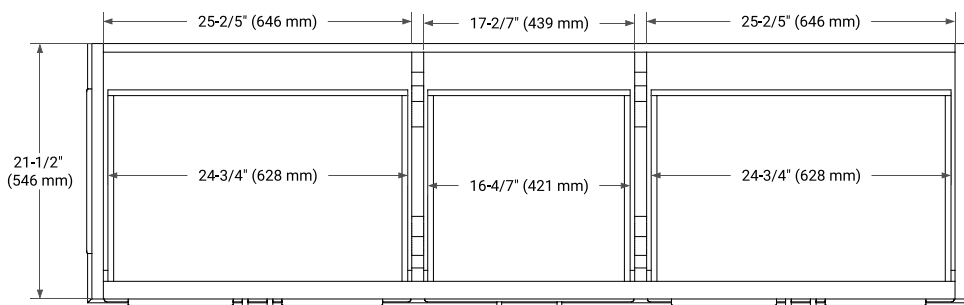

STAFFORD 72" DOUBLE SINK BASE CABINET

BASE CABINET DIMENSIONS

72" W x 21.5" D x 34.5" H

FEATURES

- Solid wood frame & plywood panels
- Dovetail drawers and joints
- Soft closing doors & drawers

HARDWARE FINISHES*

White Grey Midnight Blue

FRONT VIEW

SIDE VIEW

PLAN VIEW

73" DOUBLE OVAL SINK COUNTERTOP WITH 0.75 IN. THICKNESS

ARIEL

OVERALL DIMENSIONS

73" W x 22" D x 0.75" H

COUNTERTOP PLAN VIEW

EDGE SIDE VIEW

THREE DIMENSIONAL COUNTERTOP VIEW