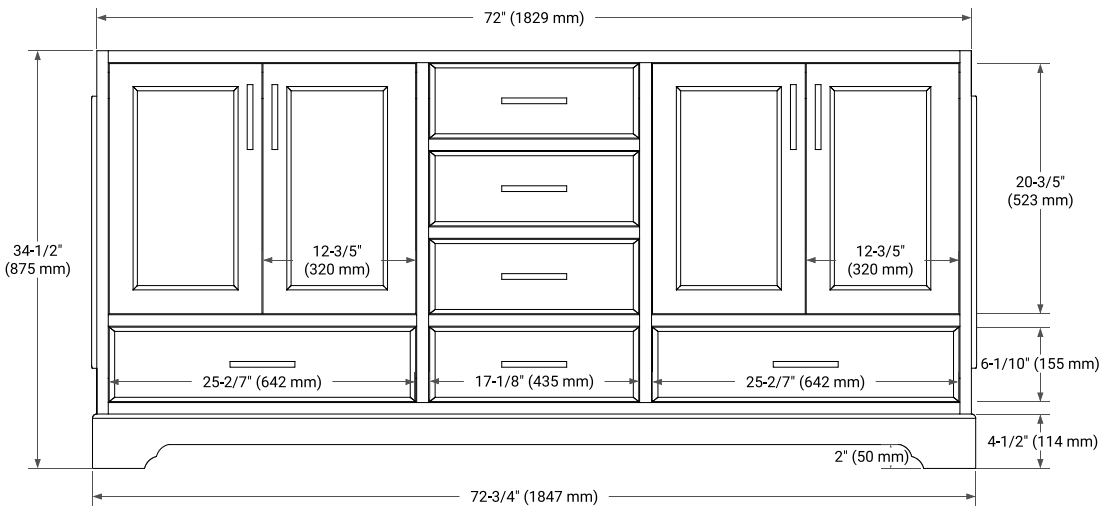

STAFFORD 72" DOUBLE SINK BASE CABINET

BASE CABINET DIMENSIONS

72" W x 21.5" D x 34.5" H

FEATURES

- Solid wood frame & plywood panels
- Dovetail drawers and joints
- Soft closing doors & drawers

HARDWARE FINISHES*

White Grey Midnight Blue

FRONT VIEW

SIDE VIEW

PLAN VIEW

73" DOUBLE OVAL SINK COUNTERTOP WITH 0.75 IN. THICKNESS

ARIEL

OVERALL DIMENSIONS

73" W x 22" D x 0.75" H

COUNTERTOP PLAN VIEW

EDGE SIDE VIEW

THREE DIMENSIONAL COUNTERTOP VIEW