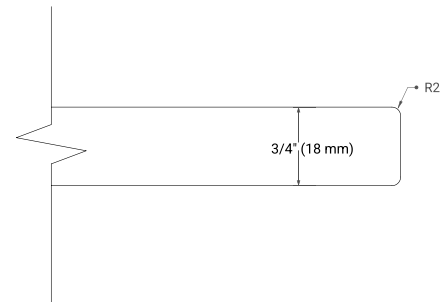

White Grey Midnight Blue

FRONT VIEW

SIDE VIEW

PLAN VIEW

73" DOUBLE OVAL SINK COUNTERTOP WITH 0.75 IN. THICKNESS

ARIEL

OVERALL DIMENSIONS

73" W x 22" D x 0.75" H

COUNTERTOP OPTIONS

Carrara Marble

FEATURES

- Solid countertop with mitered edges & seams
- Undermount white oval sink
- Pre-drilled for 8" widespread faucet

INCLUDED

- Countertop
- Matching Backsplash
- Oval Sinks

COUNTERTOP PLAN VIEW

EDGE SIDE VIEW

THREE DIMENSIONAL COUNTERTOP VIEW