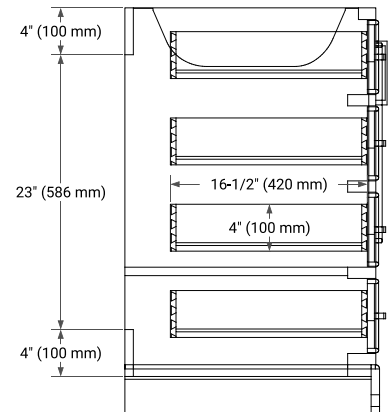

STAFFORD 72" DOUBLE SINK BASE CABINET

BASE CABINET DIMENSIONS

72" W x 21.5" D x 34.5" H

FEATURES

- Solid wood frame & plywood panels
- Dovetail drawers and joints
- Soft closing doors & drawers

HARDWARE FINISHES*

White Grey Midnight Blue

FRONT VIEW

SIDE VIEW

PLAN VIEW

73" DOUBLE OVAL SINK COUNTERTOP WITH 0.75 IN. THICKNESS

ARIEL

OVERALL DIMENSIONS

73" W x 22" D x 0.75" H

COUNTERTOP OPTIONS

Carrara Marble

FEATURES

- Solid countertop with mitered edges & seams
- Undermount white oval sink
- Pre-drilled for 8" widespread faucet

INCLUDED

- Countertop
- Matching Backsplash
- Oval Sinks

COUNTERTOP PLAN VIEW

EDGE SIDE VIEW

THREE DIMENSIONAL COUNTERTOP VIEW