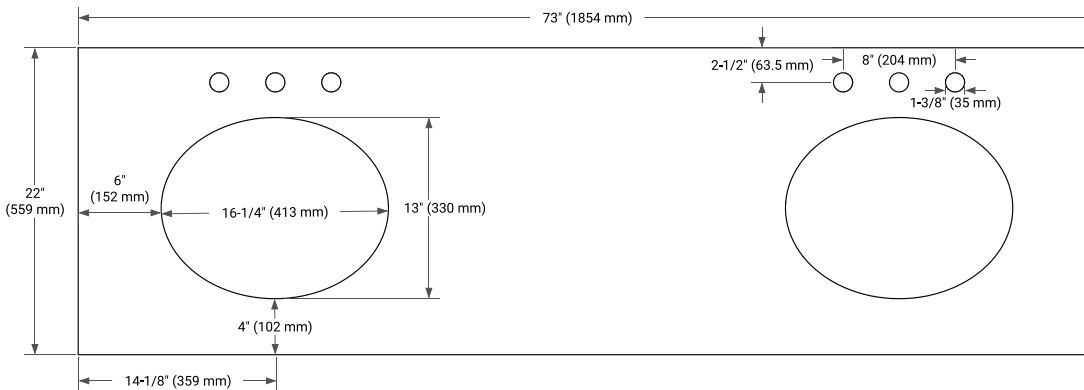

White Grey Midnight Blue

FRONT VIEW

SIDE VIEW

PLAN VIEW

73" DOUBLE OVAL SINK COUNTERTOP WITH 0.75 IN. THICKNESS

ARIEL

OVERALL DIMENSIONS

73" W x 22" D x 0.75" H

COUNTERTOP OPTIONS

Carrara Marble

FEATURES

- Solid countertop with mitered edges & seams
- Undermount white oval sink
- Pre-drilled for 8" widespread faucet

INCLUDED

- Countertop
- Matching Backsplash
- Oval Sinks

COUNTERTOP PLAN VIEW

EDGE SIDE VIEW

THREE DIMENSIONAL COUNTERTOP VIEW