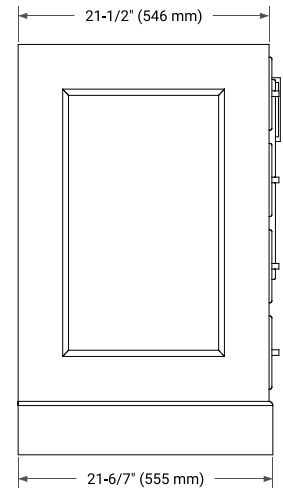

STAFFORD 72" DOUBLE SINK BASE CABINET

BASE CABINET DIMENSIONS

72" W x 21.5" D x 34.5" H

FEATURES

- Solid wood frame & plywood panels
- Dovetail drawers and joints
- Soft closing doors & drawers

HARDWARE FINISHES*

White Grey Midnight Blue

FRONT VIEW

SIDE VIEW

PLAN VIEW

73" DOUBLE OVAL SINK COUNTERTOP WITH 0.75 IN. THICKNESS

ARIEL

OVERALL DIMENSIONS

73" W x 22" D x 0.75" H

COUNTERTOP PLAN VIEW

EDGE SIDE VIEW

THREE DIMENSIONAL COUNTERTOP VIEW