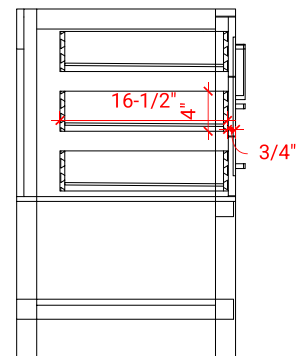

BAYHILL 73" DOUBLE SINK CABINET

ARIEL

R073D

BASE CABINET DIMENSIONS

72" W x 21.5" D x 34.5" H

FEATURES

- Solid wood frame & plywood panels
- Dovetail drawers and joints
- Soft closing doors & drawers

HARDWARE FINISHES

AVAILABLE COLORS

FRONT VIEW

SIDE VIEW

PLAN VIEW

73" DOUBLE OVAL SINK THIN COUNTERTOP

OVERALL DIMENSIONS

73" W x 22" D x 0.75" H

COUNTERTOP OPTIONS

COUNTERTOP PLAN VIEW

EDGE SIDE VIEW

THREE DIMENSIONAL COUNTERTOP VIEW