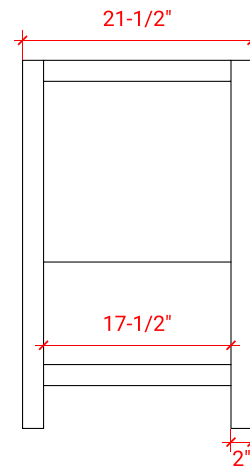

BAYHILL 73" DOUBLE SINK CABINET

ARIEL

R073D

BASE CABINET DIMENSIONS

72" W x 21.5" D x 34.5" H

FEATURES

- Solid wood frame & plywood panels
- Dovetail drawers and joints
- Soft closing doors & drawers

HARDWARE FINISHES

AVAILABLE COLORS

FRONT VIEW

SIDE VIEW

PLAN VIEW

73" DOUBLE OVAL SINK THIN COUNTERTOP

OVERALL DIMENSIONS

73" W x 22" D x 0.75" H

COUNTERTOP OPTIONS

COUNTERTOP PLAN VIEW

EDGE SIDE VIEW

THREE DIMENSIONAL COUNTERTOP VIEW