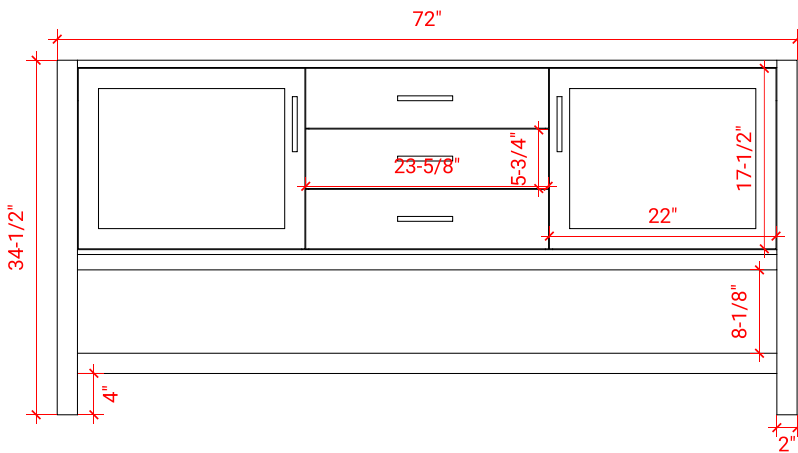

BAYHILL 73" DOUBLE SINK CABINET

ARIEL

R073D

BASE CABINET DIMENSIONS

72" W x 21.5" D x 34.5" H

FEATURES

- Solid wood frame & plywood panels
- Dovetail drawers and joints
- Soft closing doors & drawers

HARDWARE FINISHES

AVAILABLE COLORS

FRONT VIEW

SIDE VIEW

PLAN VIEW

73" DOUBLE OVAL SINK THIN COUNTERTOP

OVERALL DIMENSIONS

73" W x 22" D x 0.75" H

COUNTERTOP OPTIONS

Carrara Marble
CW2-073D-OVL-CT

FEATURES

- Solid countertop with mitered edges & seams
- Undermount white oval sink
- Pre-drilled for 8" widespread faucet

INCLUDED

- Countertop
- Matching Backsplash
- Sink

COUNTERTOP PLAN VIEW

EDGE SIDE VIEW

THREE DIMENSIONAL COUNTERTOP VIEW