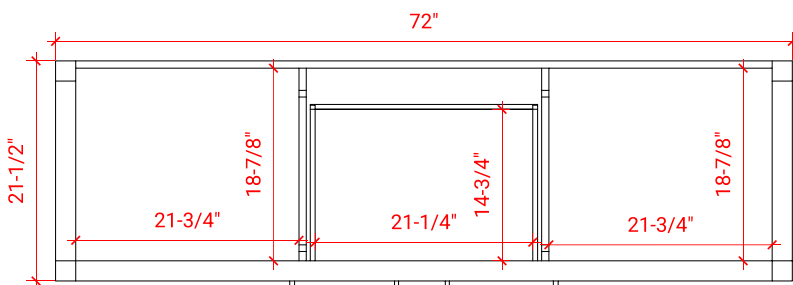

BAYHILL 73" DOUBLE SINK CABINET

ARIEL

R073D

BASE CABINET DIMENSIONS

72" W x 21.5" D x 34.5" H

FEATURES

- Solid wood frame & plywood panels
- Dovetail drawers and joints
- Soft closing doors & drawers

HARDWARE FINISHES

AVAILABLE COLORS

FRONT VIEW

SIDE VIEW

PLAN VIEW

73" DOUBLE OVAL SINK THIN COUNTERTOP

OVERALL DIMENSIONS

73" W x 22" D x 0.75" H

COUNTERTOP OPTIONS

COUNTERTOP PLAN VIEW

EDGE SIDE VIEW

THREE DIMENSIONAL COUNTERTOP VIEW