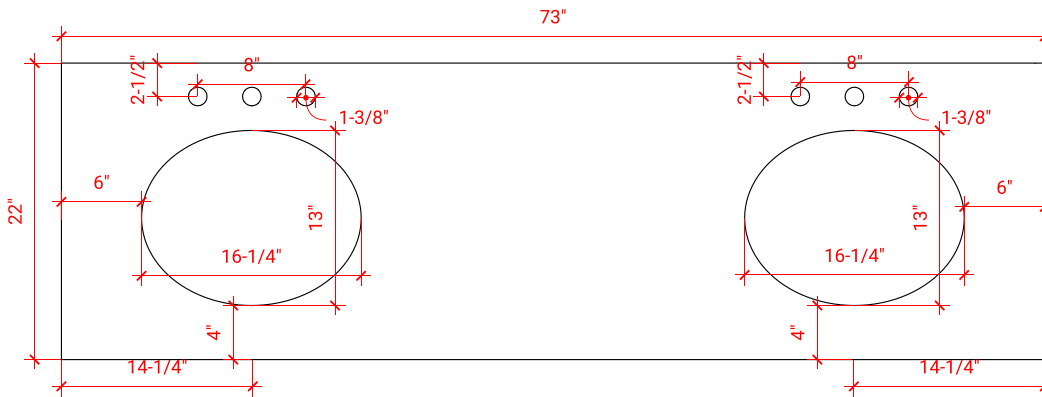

BAYHILL 73" DOUBLE SINK CABINET

ARIEL

R073D

BASE CABINET DIMENSIONS

72" W x 21.5" D x 34.5" H

FEATURES

- Solid wood frame & plywood panels
- Dovetail drawers and joints
- Soft closing doors & drawers

HARDWARE FINISHES

AVAILABLE COLORS

FRONT VIEW

SIDE VIEW

PLAN VIEW

73" DOUBLE OVAL SINK THIN COUNTERTOP

OVERALL DIMENSIONS

73" W x 22" D x 0.75" H

COUNTERTOP OPTIONS

Carrara Marble
CW2-073D-OVL-CT

FEATURES

- Solid countertop with mitered edges & seams
- Undermount white oval sink
- Pre-drilled for 8" widespread faucet

INCLUDED

- Countertop
- Matching Backsplash
- Sink

COUNTERTOP PLAN VIEW

EDGE SIDE VIEW

THREE DIMENSIONAL COUNTERTOP VIEW