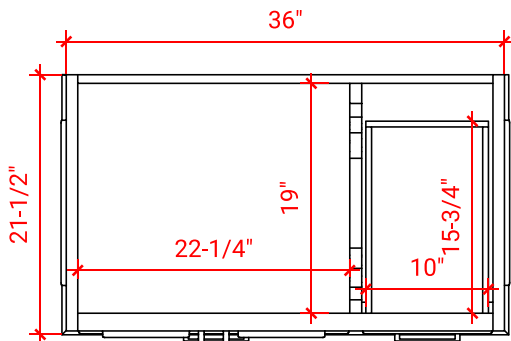

M036S-L

BASE CABINET DIMENSIONS

36" W x 21.5" D x 34.5" H

FEATURES

- Solid wood frame & plywood panels
- Dovetail drawers and joints
- Soft closing doors & drawers

HARDWARE FINISHES

Brushed Nickel Satin Brass Matte Black Polished Chrome

AVAILABLE COLORS

White Grey Midnight Blue

FRONT VIEW

SIDE VIEW

PLAN VIEW

OVERALL DIMENSIONS

37" W x 22" D x 1.5" H

COUNTERTOP OPTIONS

COUNTERTOP PLAN VIEW

EDGE SIDE VIEW

THREE DIMENSIONAL COUNTERTOP VIEW