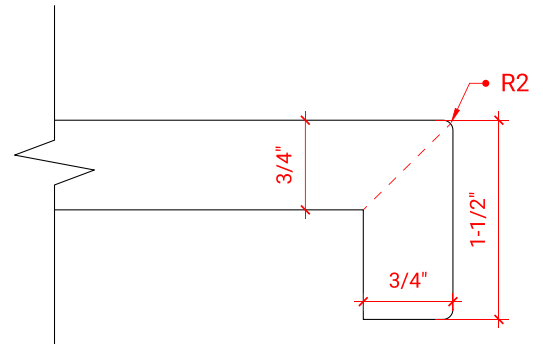

M036S-L

BASE CABINET DIMENSIONS

36" W x 21.5" D x 34.5" H

FEATURES

- Solid wood frame & plywood panels
- Dovetail drawers and joints
- Soft closing doors & drawers

HARDWARE FINISHES

Brushed Nickel Satin Brass Matte Black Polished Chrome

AVAILABLE COLORS

White Grey Midnight Blue

FRONT VIEW

SIDE VIEW

PLAN VIEW

OVERALL DIMENSIONS

37" W x 22" D x 1.5" H

COUNTERTOP OPTIONS

Carrara Marble
CW-037S-L-OVL-CT

White Quartz
WQ-037S-L-OVL-CT

FEATURES

- Solid countertop with mitered edges & seams
- Undermount white oval sink
- Pre-drilled for 8" widespread faucet

INCLUDED

- Countertop
- Matching Backsplash
- Oval Sink

COUNTERTOP PLAN VIEW

EDGE SIDE VIEW

THREE DIMENSIONAL COUNTERTOP VIEW