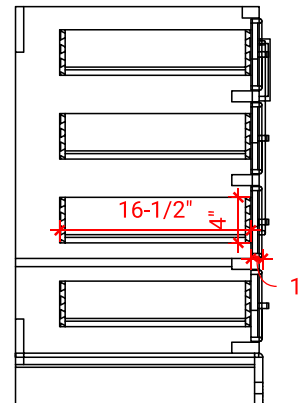

M036S-L

BASE CABINET DIMENSIONS

36" W x 21.5" D x 34.5" H

FEATURES

- Solid wood frame & plywood panels
- Dovetail drawers and joints
- Soft closing doors & drawers

HARDWARE FINISHES

Brushed Nickel Satin Brass Matte Black Polished Chrome

AVAILABLE COLORS

White Grey Midnight Blue

FRONT VIEW

SIDE VIEW

PLAN VIEW

OVERALL DIMENSIONS

37" W x 22" D x 1.5" H

COUNTERTOP OPTIONS

Carrara Marble
CW-037S-L-OVL-CT

White Quartz
WQ-037S-L-OVL-CT

FEATURES

- Solid countertop with mitered edges & seams
- Undermount white oval sink
- Pre-drilled for 8" widespread faucet

INCLUDED

- Countertop
- Matching Backsplash
- Oval Sink

COUNTERTOP PLAN VIEW

EDGE SIDE VIEW

THREE DIMENSIONAL COUNTERTOP VIEW