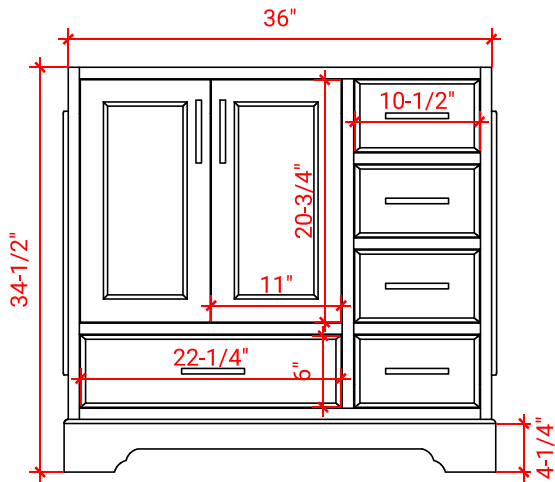

M036S-L

BASE CABINET DIMENSIONS

36" W x 21.5" D x 34.5" H

FEATURES

- Solid wood frame & plywood panels
- Dovetail drawers and joints
- Soft closing doors & drawers

HARDWARE FINISHES

Brushed Nickel Satin Brass Matte Black Polished Chrome

AVAILABLE COLORS

White Grey Midnight Blue

FRONT VIEW

SIDE VIEW

PLAN VIEW

OVERALL DIMENSIONS

37" W x 22" D x 1.5" H

COUNTERTOP OPTIONS

COUNTERTOP PLAN VIEW

EDGE SIDE VIEW

THREE DIMENSIONAL COUNTERTOP VIEW