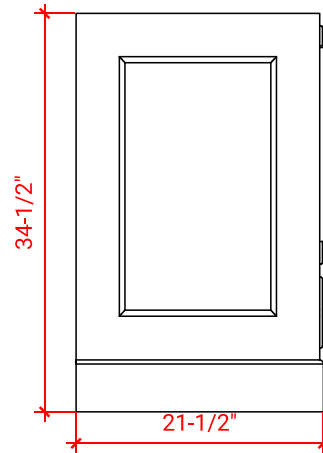

M036S-L

BASE CABINET DIMENSIONS

36" W x 21.5" D x 34.5" H

FEATURES

- Solid wood frame & plywood panels
- Dovetail drawers and joints
- Soft closing doors & drawers

HARDWARE FINISHES

Brushed Nickel Satin Brass Matte Black Polished Chrome

AVAILABLE COLORS

White Grey Midnight Blue

FRONT VIEW

SIDE VIEW

PLAN VIEW

OVERALL DIMENSIONS

37" W x 22" D x 1.5" H

COUNTERTOP OPTIONS

Carrara Marble
CW-037S-L-OVL-CT

White Quartz
WQ-037S-L-OVL-CT

FEATURES

- Solid countertop with mitered edges & seams
- Undermount white oval sink
- Pre-drilled for 8" widespread faucet

INCLUDED

- Countertop
- Matching Backsplash
- Oval Sink

COUNTERTOP PLAN VIEW

EDGE SIDE VIEW

THREE DIMENSIONAL COUNTERTOP VIEW