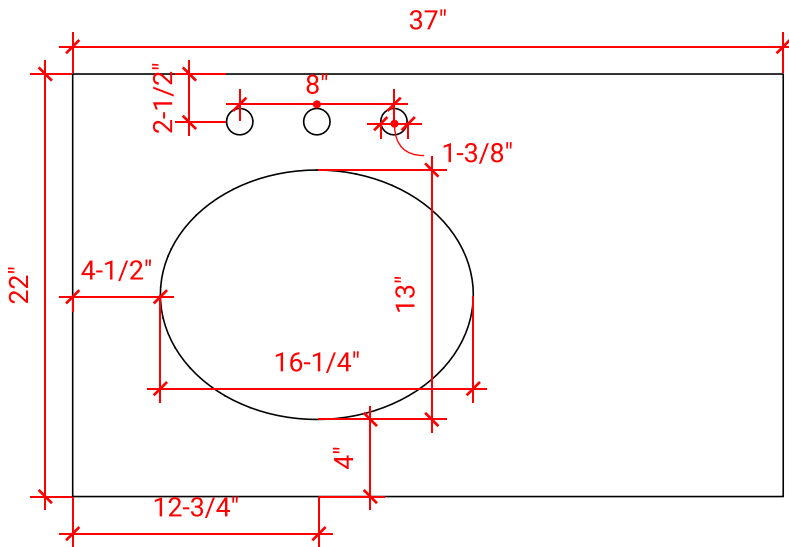

M036S-L

BASE CABINET DIMENSIONS

36" W x 21.5" D x 34.5" H

FEATURES

- Solid wood frame & plywood panels
- Dovetail drawers and joints
- Soft closing doors & drawers

HARDWARE FINISHES

Brushed Nickel Satin Brass Matte Black Polished Chrome

AVAILABLE COLORS

White Grey Midnight Blue

FRONT VIEW

SIDE VIEW

PLAN VIEW

OVERALL DIMENSIONS

37" W x 22" D x 1.5" H

COUNTERTOP OPTIONS

Carrara Marble
CW-037S-L-OVL-CT

White Quartz
WQ-037S-L-OVL-CT

FEATURES

- Solid countertop with mitered edges & seams
- Undermount white oval sink
- Pre-drilled for 8" widespread faucet

INCLUDED

- Countertop
- Matching Backsplash
- Oval Sink

COUNTERTOP PLAN VIEW

EDGE SIDE VIEW

THREE DIMENSIONAL COUNTERTOP VIEW