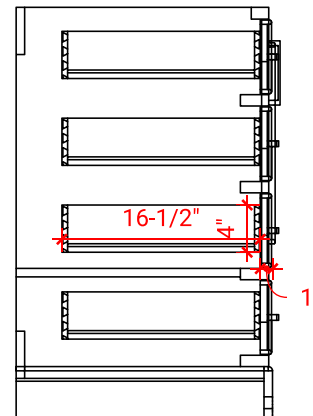

## BASE CABINET DIMENSIONS

36" W x 21.5" D x 34.5" H

## AVAILABLE COLORS

White    Grey    Midnight Blue

FRONT VIEW

SIDE VIEW

PLAN VIEW

OVERALL DIMENSIONS

37" W x 22" D x 1.5" H

COUNTERTOP OPTIONS

COUNTERTOP PLAN VIEW

EDGE SIDE VIEW

THREE DIMENSIONAL COUNTERTOP VIEW