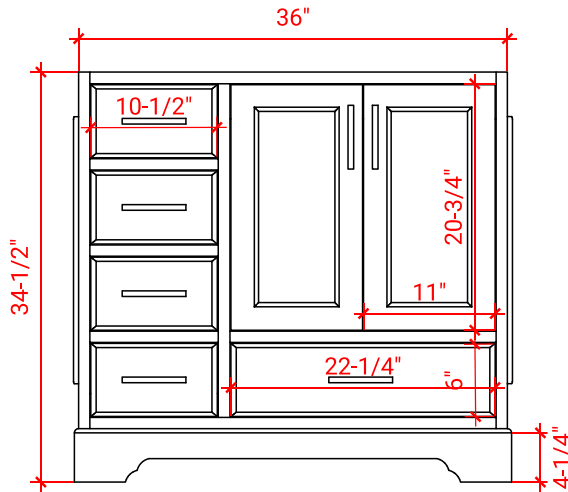

## BASE CABINET DIMENSIONS

36" W x 21.5" D x 34.5" H

## AVAILABLE COLORS

White    Grey    Midnight Blue

FRONT VIEW

SIDE VIEW

PLAN VIEW

OVERALL DIMENSIONS

37" W x 22" D x 1.5" H

COUNTERTOP OPTIONS