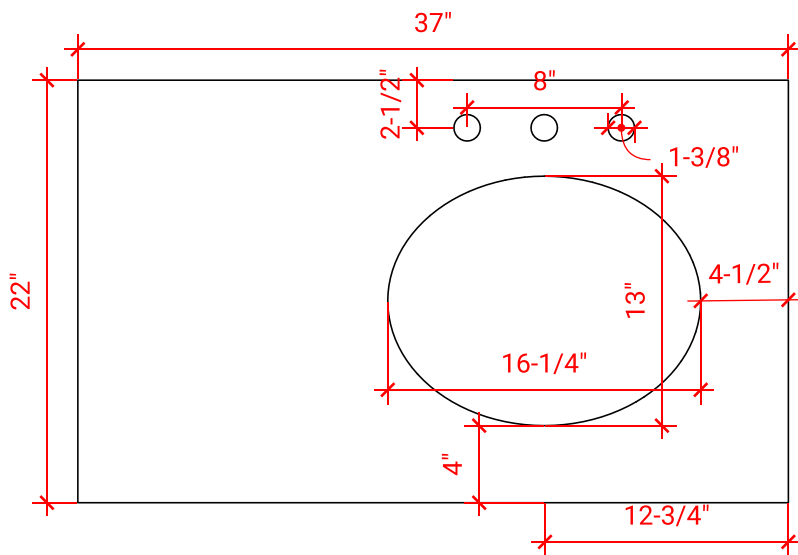

## BASE CABINET DIMENSIONS

36" W x 21.5" D x 34.5" H

## AVAILABLE COLORS

White    Grey    Midnight Blue

FRONT VIEW

SIDE VIEW

PLAN VIEW

OVERALL DIMENSIONS

37" W x 22" D x 1.5" H

COUNTERTOP OPTIONS

COUNTERTOP PLAN VIEW

EDGE SIDE VIEW

THREE DIMENSIONAL COUNTERTOP VIEW