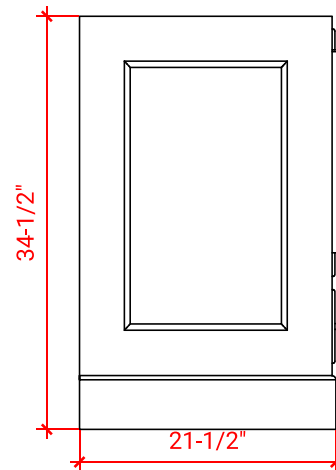

## BASE CABINET DIMENSIONS

36" W x 21.5" D x 34.5" H

## AVAILABLE COLORS

White    Grey    Midnight Blue

FRONT VIEW

SIDE VIEW

PLAN VIEW

OVERALL DIMENSIONS

37" W x 22" D x 1.5" H

COUNTERTOP OPTIONS

COUNTERTOP PLAN VIEW

EDGE SIDE VIEW

THREE DIMENSIONAL COUNTERTOP VIEW