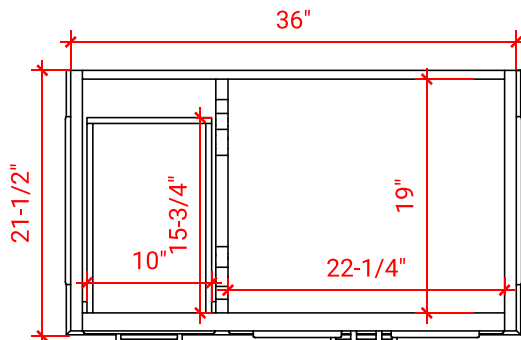

## BASE CABINET DIMENSIONS

36" W x 21.5" D x 34.5" H

## AVAILABLE COLORS

White    Grey    Midnight Blue

FRONT VIEW

SIDE VIEW

PLAN VIEW

OVERALL DIMENSIONS

37" W x 22" D x 1.5" H

COUNTERTOP OPTIONS

COUNTERTOP PLAN VIEW

EDGE SIDE VIEW

THREE DIMENSIONAL COUNTERTOP VIEW