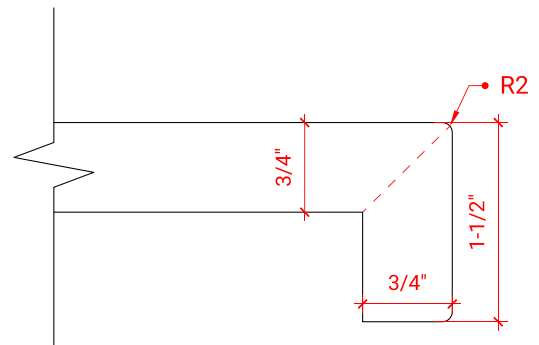

## BASE CABINET DIMENSIONS

36" W x 21.5" D x 34.5" H

## AVAILABLE COLORS

White    Grey    Midnight Blue

FRONT VIEW

SIDE VIEW

PLAN VIEW

OVERALL DIMENSIONS

37" W x 22" D x 1.5" H

COUNTERTOP OPTIONS

Carrara Marble  
CW-037S-R-OVL-CT

White Quartz  
WQ-037S-R-OVL-CT

FEATURES

- Solid countertop with mitered edges & seams
- Undermount white oval sink
- Pre-drilled for 8" widespread faucet

INCLUDED

- Countertop
- Matching Backsplash
- Oval Sink

COUNTERTOP PLAN VIEW

EDGE SIDE VIEW

THREE DIMENSIONAL COUNTERTOP VIEW