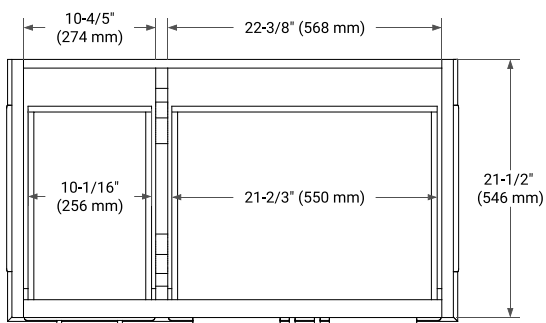

STAFFORD 36" RIGHT OFFSET CABINET

BASE CABINET DIMENSIONS

36" W x 21.5" D x 34.5" H

FEATURES

- Solid wood frame & plywood panels
- Dovetail drawers and joints
- Soft closing doors & drawers

HARDWARE FINISHES*

White Grey Midnight Blue

FRONT VIEW

SIDE VIEW

PLAN VIEW

37" RIGHT RECTANGLE SINK COUNTERTOP WITH 1.5 IN. THICKNESS

ARIEL

OVERALL DIMENSIONS

37" W x 22" D x 1.5" H

COUNTERTOP PLAN VIEW

EDGE SIDE VIEW

THREE DIMENSIONAL COUNTERTOP VIEW