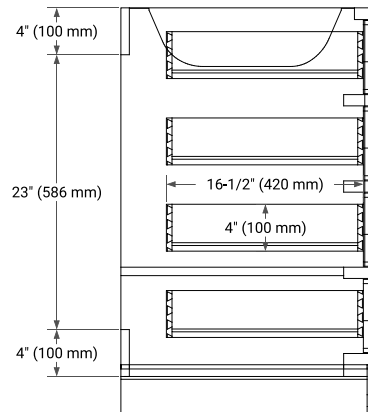

STAFFORD 36" RIGHT OFFSET CABINET

BASE CABINET DIMENSIONS

36" W x 21.5" D x 34.5" H

FEATURES

- Solid wood frame & plywood panels
- Dovetail drawers and joints
- Soft closing doors & drawers

HARDWARE FINISHES*

White Grey Midnight Blue

FRONT VIEW

SIDE VIEW

PLAN VIEW

37" RIGHT RECTANGLE SINK COUNTERTOP WITH 1.5 IN. THICKNESS

ARIEL

OVERALL DIMENSIONS

37" W x 22" D x 1.5" H

COUNTERTOP OPTIONS

Carrara Marble

White Quartz

FEATURES

- Solid countertop with mitered edges & seams
- Undermount white rectangular sink
- Pre-drilled for 8" widespread faucet

INCLUDED

- Countertop
- Matching Backsplash
- Rectangle Sink

COUNTERTOP PLAN VIEW

EDGE SIDE VIEW

THREE DIMENSIONAL COUNTERTOP VIEW