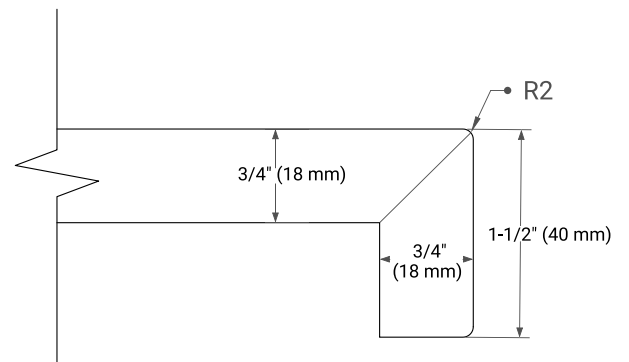

White Grey Midnight Blue

FRONT VIEW

SIDE VIEW

PLAN VIEW

37" RIGHT RECTANGLE SINK COUNTERTOP WITH 1.5 IN. THICKNESS

ARIEL

OVERALL DIMENSIONS

37" W x 22" D x 1.5" H

COUNTERTOP OPTIONS

Carrara Marble

White Quartz

FEATURES

- Solid countertop with mitered edges & seams
- Undermount white rectangular sink
- Pre-drilled for 8" widespread faucet

INCLUDED

- Countertop
- Matching Backsplash
- Rectangle Sink

COUNTERTOP PLAN VIEW

EDGE SIDE VIEW

THREE DIMENSIONAL COUNTERTOP VIEW