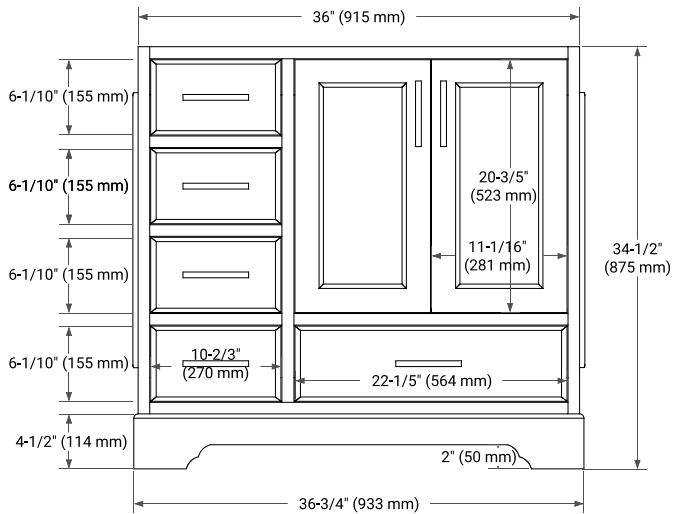

STAFFORD 36" RIGHT OFFSET CABINET

BASE CABINET DIMENSIONS

36" W x 21.5" D x 34.5" H

FEATURES

- Solid wood frame & plywood panels
- Dovetail drawers and joints
- Soft closing doors & drawers

HARDWARE FINISHES*

White Grey Midnight Blue

FRONT VIEW

SIDE VIEW

PLAN VIEW

37" RIGHT RECTANGLE SINK COUNTERTOP WITH 1.5 IN. THICKNESS

ARIEL

OVERALL DIMENSIONS

37" W x 22" D x 1.5" H

COUNTERTOP PLAN VIEW

EDGE SIDE VIEW

THREE DIMENSIONAL COUNTERTOP VIEW