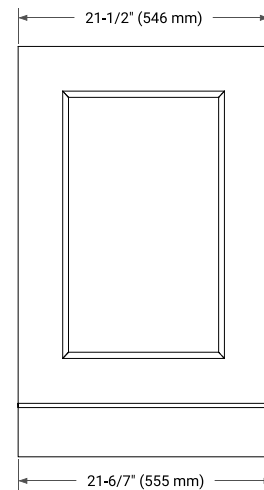

STAFFORD 36" RIGHT OFFSET CABINET

BASE CABINET DIMENSIONS

36" W x 21.5" D x 34.5" H

FEATURES

- Solid wood frame & plywood panels
- Dovetail drawers and joints
- Soft closing doors & drawers

HARDWARE FINISHES*

White Grey Midnight Blue

FRONT VIEW

SIDE VIEW

PLAN VIEW

37" RIGHT RECTANGLE SINK COUNTERTOP WITH 1.5 IN. THICKNESS

ARIEL

OVERALL DIMENSIONS

37" W x 22" D x 1.5" H

COUNTERTOP PLAN VIEW

EDGE SIDE VIEW

THREE DIMENSIONAL COUNTERTOP VIEW