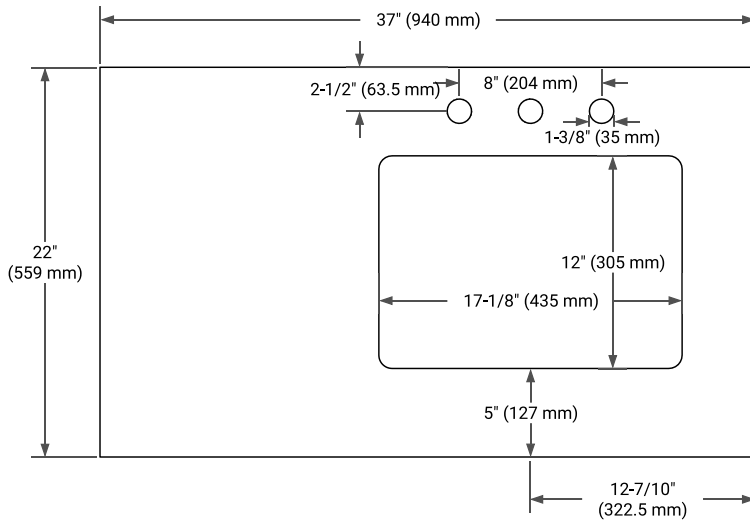

STAFFORD 36" RIGHT OFFSET CABINET

BASE CABINET DIMENSIONS

36" W x 21.5" D x 34.5" H

FEATURES

- Solid wood frame & plywood panels
- Dovetail drawers and joints
- Soft closing doors & drawers

HARDWARE FINISHES*

White Grey Midnight Blue

FRONT VIEW

SIDE VIEW

PLAN VIEW

37" RIGHT RECTANGLE SINK COUNTERTOP WITH 1.5 IN. THICKNESS

ARIEL

OVERALL DIMENSIONS

37" W x 22" D x 1.5" H

COUNTERTOP OPTIONS

Carrara Marble

White Quartz

FEATURES

- Solid countertop with mitered edges & seams
- Undermount white rectangular sink
- Pre-drilled for 8" widespread faucet

INCLUDED

- Countertop
- Matching Backsplash
- Rectangle Sink

COUNTERTOP PLAN VIEW

EDGE SIDE VIEW

THREE DIMENSIONAL COUNTERTOP VIEW