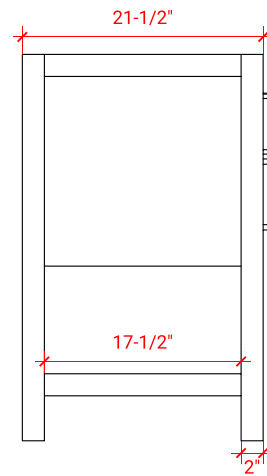

BAYHILL 43" CENTER SINK CABINET

ARIEL

R043S

BASE CABINET DIMENSIONS

42" W x 21.5" D x 34.5" H

FEATURES

- Solid wood frame & plywood panels
- Dovetail drawers and joints
- Soft closing doors & drawers

HARDWARE FINISHES

Satin Nickel Satin Brass Satin Black

AVAILABLE COLORS

White Grey Espresso Midnight Blue

SIDE VIEW