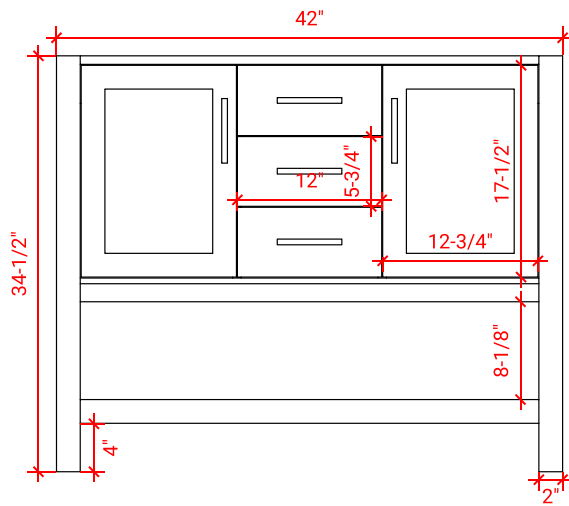

White Grey Espresso Midnight Blue

FRONT VIEW