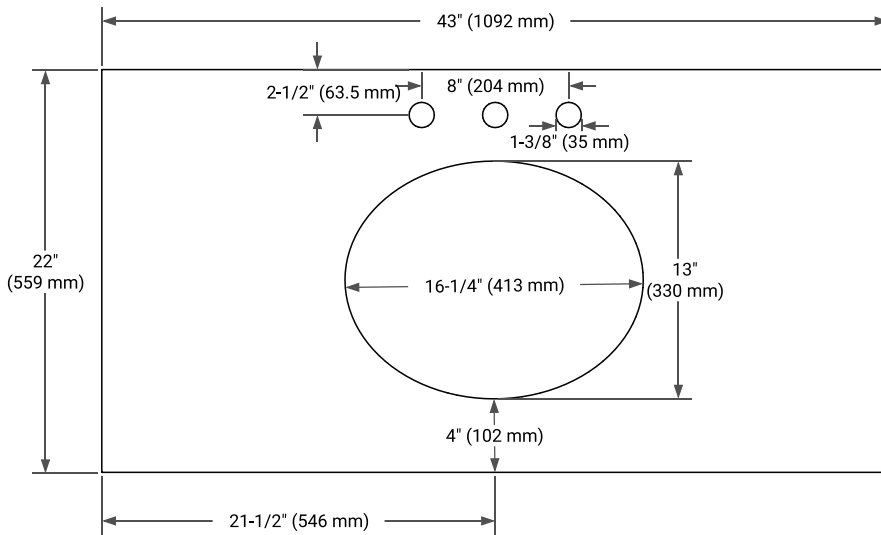

White Grey Midnight Blue

FRONT VIEW

SIDE VIEW

PLAN VIEW

OVERALL DIMENSIONS

43" W x 22" D x 1.5" H

COUNTERTOP OPTIONS

Carrara Marble

White Quartz

FEATURES

- Solid countertop with mitered edges & seams
- Undermount white oval sink
- Pre-drilled for 8" widespread faucet

INCLUDED

- Countertop
- Matching Backsplash
- Oval Sink

COUNTERTOP PLAN VIEW

EDGE SIDE VIEW

THREE DIMENSIONAL COUNTERTOP VIEW