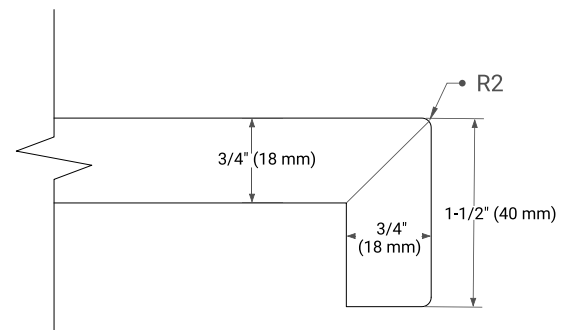

White Grey Midnight Blue

FRONT VIEW

SIDE VIEW

PLAN VIEW

OVERALL DIMENSIONS

43" W x 22" D x 1.5" H

COUNTERTOP OPTIONS

Carrara Marble

White Quartz

FEATURES

- Solid countertop with mitered edges & seams
- Undermount white oval sink
- Pre-drilled for 8" widespread faucet

INCLUDED

- Countertop
- Matching Backsplash
- Oval Sink

COUNTERTOP PLAN VIEW

EDGE SIDE VIEW

THREE DIMENSIONAL COUNTERTOP VIEW