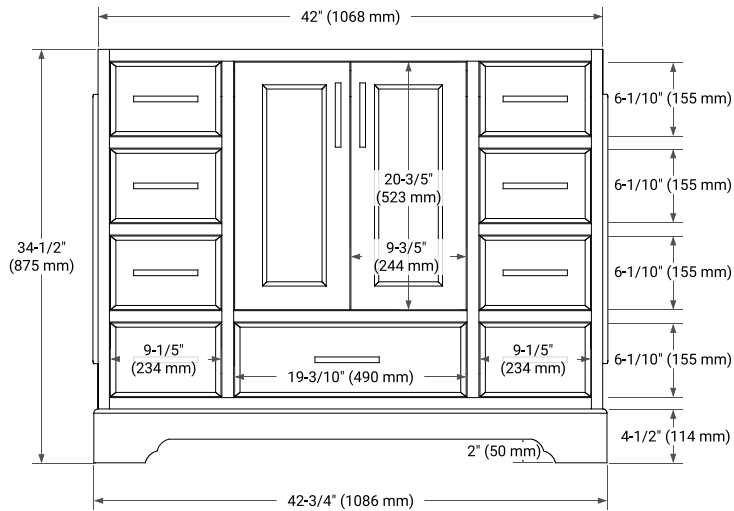

STAFFORD 42" SINGLE SINK BASE CABINET

BASE CABINET DIMENSIONS

42" W x 21.5" D x 34.5" H

FEATURES

- Solid wood frame & plywood panels
- Dovetail drawers and joints
- Soft closing doors & drawers

HARDWARE FINISHES*

White Grey Midnight Blue

FRONT VIEW

SIDE VIEW

PLAN VIEW

OVERALL DIMENSIONS

43" W x 22" D x 1.5" H

COUNTERTOP OPTIONS

Carrara Marble

White Quartz

FEATURES

- Solid countertop with mitered edges & seams
- Undermount white oval sink
- Pre-drilled for 8" widespread faucet

INCLUDED

- Countertop
- Matching Backsplash
- Oval Sink

COUNTERTOP PLAN VIEW

EDGE SIDE VIEW

THREE DIMENSIONAL COUNTERTOP VIEW