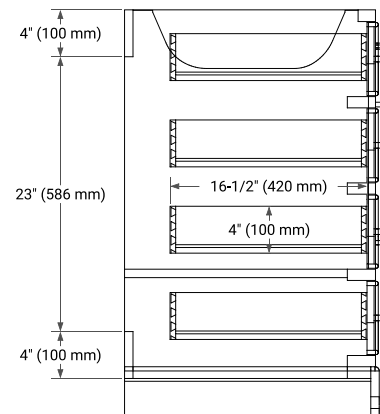

White Grey Midnight Blue

FRONT VIEW

SIDE VIEW

PLAN VIEW

OVERALL DIMENSIONS

43" W x 22" D x 1.5" H

COUNTERTOP OPTIONS

Carrara Marble

White Quartz

FEATURES

- Solid countertop with mitered edges & seams
- Undermount white oval sink
- Pre-drilled for 8" widespread faucet

INCLUDED

- Countertop
- Matching Backsplash
- Oval Sink

COUNTERTOP PLAN VIEW

EDGE SIDE VIEW

THREE DIMENSIONAL COUNTERTOP VIEW