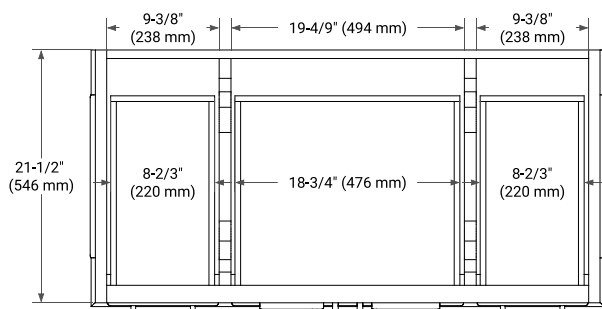

STAFFORD 42" SINGLE SINK BASE CABINET

BASE CABINET DIMENSIONS

42" W x 21.5" D x 34.5" H

FEATURES

- Solid wood frame & plywood panels
- Dovetail drawers and joints
- Soft closing doors & drawers

HARDWARE FINISHES*

White Grey Midnight Blue

FRONT VIEW

SIDE VIEW

PLAN VIEW

OVERALL DIMENSIONS

43" W x 22" D x 1.5" H

COUNTERTOP OPTIONS

Carrara Marble

EDGE SIDE VIEW

THREE DIMENSIONAL COUNTERTOP VIEW