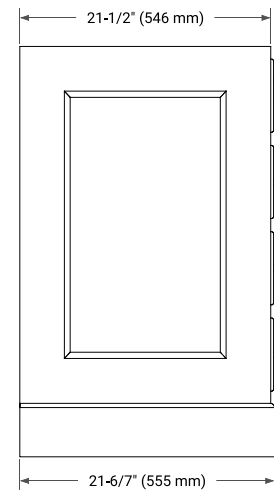

STAFFORD 42" SINGLE SINK BASE CABINET

BASE CABINET DIMENSIONS

42" W x 21.5" D x 34.5" H

FEATURES

- Solid wood frame & plywood panels
- Dovetail drawers and joints
- Soft closing doors & drawers

HARDWARE FINISHES*

White Grey Midnight Blue

FRONT VIEW

SIDE VIEW

PLAN VIEW

OVERALL DIMENSIONS

43" W x 22" D x 1.5" H

COUNTERTOP OPTIONS

Carrara Marble

EDGE SIDE VIEW

THREE DIMENSIONAL COUNTERTOP VIEW