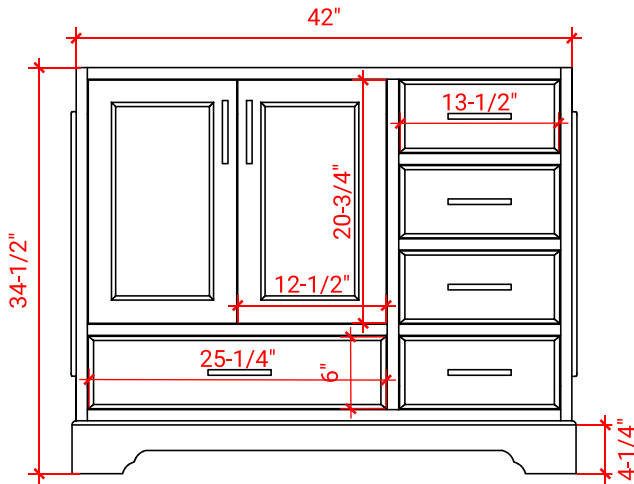

STAFFORD 42" LEFT OFFSET CABINET

M042S-L

BASE CABINET DIMENSIONS

42" W x 21.5" D x 34.5" H

FEATURES

- Solid wood frame & plywood panels
- Dovetail drawers and joints
- Soft closing doors & drawers

HARDWARE FINISHES

Brushed Nickel Satin Brass Matte Black Polished Chrome

AVAILABLE COLORS

White Grey Midnight Blue

FRONT VIEW

SIDE VIEW

PLAN VIEW

OVERALL DIMENSIONS

43" W x 22" D x 1.5" H

- Countertop
- Matching Backsplash
- Oval Sink

COUNTERTOP PLAN VIEW

EDGE SIDE VIEW

THREE DIMENSIONAL COUNTERTOP VIEW