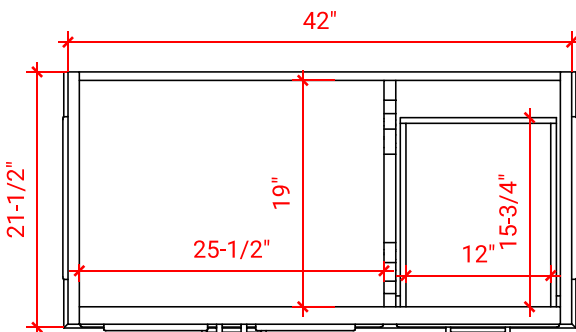

STAFFORD 42" LEFT OFFSET CABINET

M042S-L

BASE CABINET DIMENSIONS

42" W x 21.5" D x 34.5" H

FEATURES

- Solid wood frame & plywood panels
- Dovetail drawers and joints
- Soft closing doors & drawers

HARDWARE FINISHES

Brushed Nickel Satin Brass Matte Black Polished Chrome

AVAILABLE COLORS

White Grey Midnight Blue

FRONT VIEW

SIDE VIEW

PLAN VIEW

OVERALL DIMENSIONS

43" W x 22" D x 1.5" H

- Countertop
- Matching Backsplash
- Oval Sink

COUNTERTOP PLAN VIEW

EDGE SIDE VIEW

THREE DIMENSIONAL COUNTERTOP VIEW