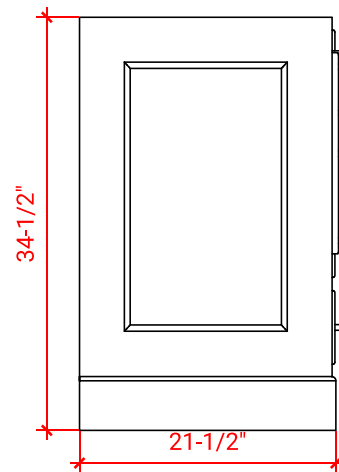

STAFFORD 42" LEFT OFFSET CABINET

M042S-L

BASE CABINET DIMENSIONS

42" W x 21.5" D x 34.5" H

FEATURES

- Solid wood frame & plywood panels
- Dovetail drawers and joints
- Soft closing doors & drawers

HARDWARE FINISHES

Brushed Nickel Satin Brass Matte Black Polished Chrome

AVAILABLE COLORS

White Grey Midnight Blue

FRONT VIEW

SIDE VIEW

PLAN VIEW

OVERALL DIMENSIONS

43" W x 22" D x 1.5" H

- Countertop
- Matching Backsplash
- Oval Sink

COUNTERTOP PLAN VIEW

EDGE SIDE VIEW

THREE DIMENSIONAL COUNTERTOP VIEW