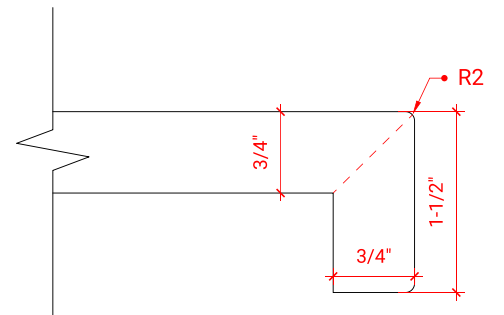

Brushed Nickel Satin Brass Matte Black Polished Chrome

AVAILABLE COLORS

White Grey Midnight Blue

FRONT VIEW

SIDE VIEW

PLAN VIEW

OVERALL DIMENSIONS

43" W x 22" D x 1.5" H

COUNTERTOP OPTIONS

Carrara Marble
CW-043S-L-OVL-CT

White Quartz
WQ-043S-L-OVL-CT

FEATURES

- Solid countertop with mitered edges & seams
- Undermount white oval sink
- Pre-drilled for 8" widespread faucet

INCLUDED

- Countertop
- Matching Backsplash
- Oval Sink

COUNTERTOP PLAN VIEW

EDGE SIDE VIEW

THREE DIMENSIONAL COUNTERTOP VIEW