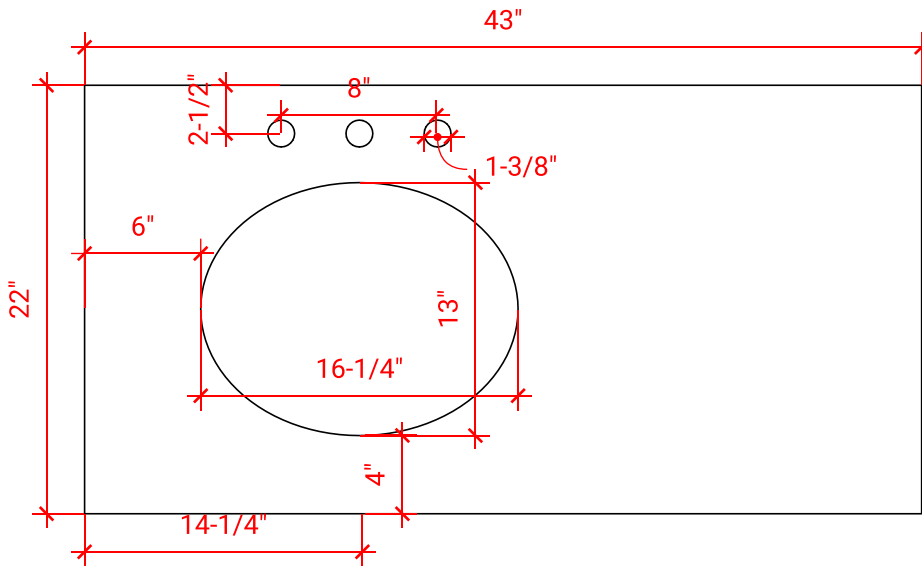

STAFFORD 42" LEFT OFFSET CABINET

M042S-L

BASE CABINET DIMENSIONS

42" W x 21.5" D x 34.5" H

FEATURES

- Solid wood frame & plywood panels
- Dovetail drawers and joints
- Soft closing doors & drawers

HARDWARE FINISHES

Brushed Nickel Satin Brass Matte Black Polished Chrome

AVAILABLE COLORS

White Grey Midnight Blue

FRONT VIEW

SIDE VIEW

PLAN VIEW

OVERALL DIMENSIONS

43" W x 22" D x 1.5" H

COUNTERTOP OPTIONS

Carrara Marble
CW-043S-L-OVL-CT

White Quartz
WQ-043S-L-OVL-CT

FEATURES

- Solid countertop with mitered edges & seams
- Undermount white oval sink
- Pre-drilled for 8" widespread faucet

INCLUDED

- Countertop
- Matching Backsplash
- Oval Sink

COUNTERTOP PLAN VIEW

EDGE SIDE VIEW

THREE DIMENSIONAL COUNTERTOP VIEW