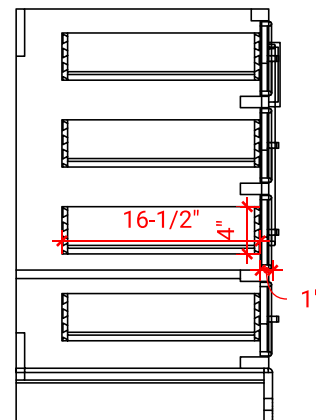

STAFFORD 42" LEFT OFFSET CABINET

M042S-L

BASE CABINET DIMENSIONS

42" W x 21.5" D x 34.5" H

FEATURES

- Solid wood frame & plywood panels
- Dovetail drawers and joints
- Soft closing doors & drawers

HARDWARE FINISHES

Brushed Nickel Satin Brass Matte Black Polished Chrome

AVAILABLE COLORS

White Grey Midnight Blue

FRONT VIEW

SIDE VIEW

PLAN VIEW

OVERALL DIMENSIONS

43" W x 22" D x 1.5" H

- Countertop
- Matching Backsplash
- Oval Sink

COUNTERTOP PLAN VIEW

EDGE SIDE VIEW

THREE DIMENSIONAL COUNTERTOP VIEW