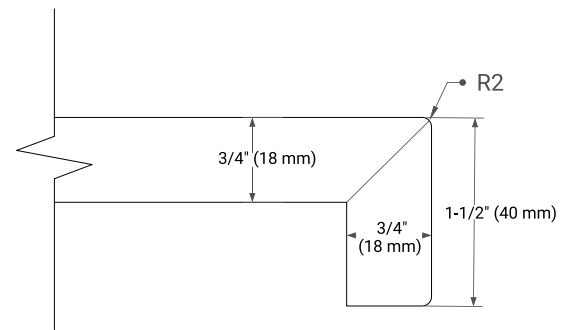

White Grey Midnight Blue

FRONT VIEW

SIDE VIEW

PLAN VIEW

OVERALL DIMENSIONS

43" W x 22" D x 1.5" H

COUNTERTOP OPTIONS

Carrara Marble

White Quartz

FEATURES

- Solid countertop with mitered edges & seams
- Undermount white oval sink
- Pre-drilled for 8" widespread faucet

INCLUDED

- Countertop
- Matching Backsplash
- Oval Sink

COUNTERTOP PLAN VIEW

EDGE SIDE VIEW

THREE DIMENSIONAL COUNTERTOP VIEW