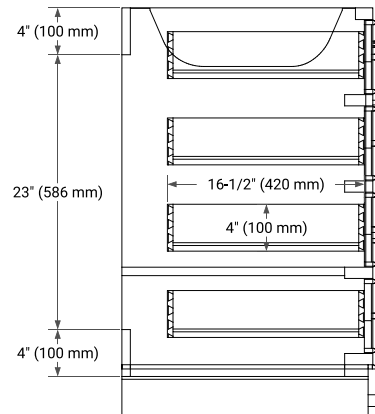

STAFFORD 42" LEFT OFFSET CABINET

BASE CABINET DIMENSIONS

42" W x 21.5" D x 34.5" H

FEATURES

- Solid wood frame & plywood panels
- Dovetail drawers and joints
- Soft closing doors & drawers

HARDWARE FINISHES*

White Grey Midnight Blue

FRONT VIEW

SIDE VIEW

PLAN VIEW

OVERALL DIMENSIONS

43" W x 22" D x 1.5" H

COUNTERTOP OPTIONS

Carrara Marble

White Quartz

FEATURES

- Solid countertop with mitered edges & seams
- Undermount white oval sink
- Pre-drilled for 8" widespread faucet

INCLUDED

- Countertop
- Matching Backsplash
- Oval Sink

COUNTERTOP PLAN VIEW

EDGE SIDE VIEW

THREE DIMENSIONAL COUNTERTOP VIEW