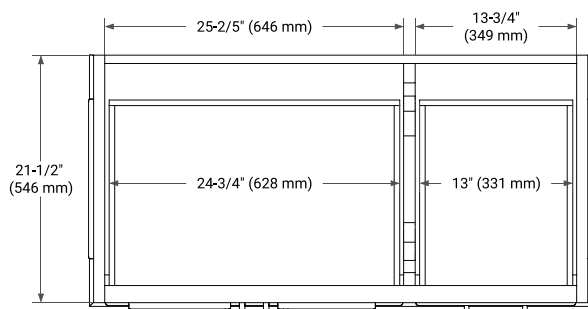

STAFFORD 42" LEFT OFFSET CABINET

BASE CABINET DIMENSIONS

42" W x 21.5" D x 34.5" H

FEATURES

- Solid wood frame & plywood panels
- Dovetail drawers and joints
- Soft closing doors & drawers

HARDWARE FINISHES*

White Grey Midnight Blue

FRONT VIEW

SIDE VIEW

PLAN VIEW

OVERALL DIMENSIONS

43" W x 22" D x 1.5" H

COUNTERTOP OPTIONS

Carrara Marble

EDGE SIDE VIEW

THREE DIMENSIONAL COUNTERTOP VIEW