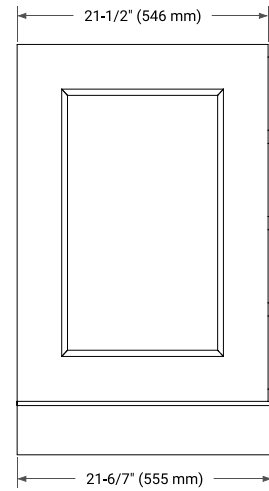

STAFFORD 42" LEFT OFFSET CABINET

BASE CABINET DIMENSIONS

42" W x 21.5" D x 34.5" H

FEATURES

- Solid wood frame & plywood panels
- Dovetail drawers and joints
- Soft closing doors & drawers

HARDWARE FINISHES*

White Grey Midnight Blue

FRONT VIEW

SIDE VIEW

PLAN VIEW

OVERALL DIMENSIONS

43" W x 22" D x 1.5" H

COUNTERTOP OPTIONS

Carrara Marble

EDGE SIDE VIEW

THREE DIMENSIONAL COUNTERTOP VIEW