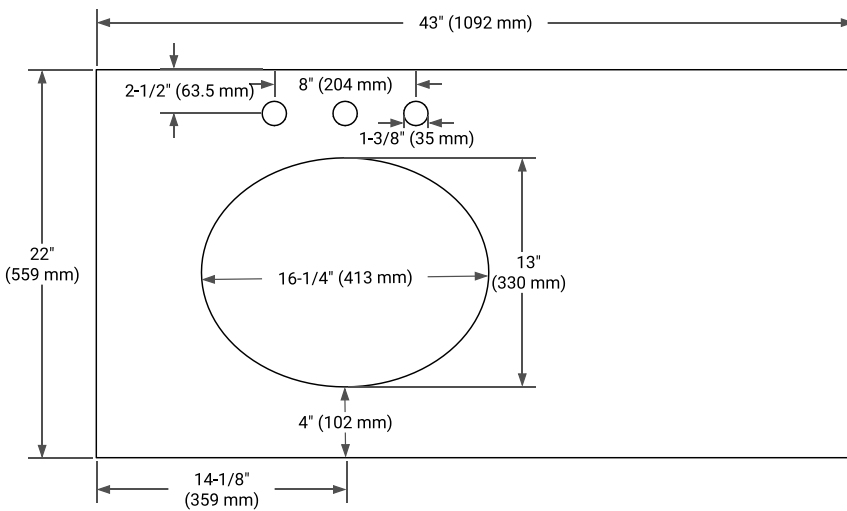

White Grey Midnight Blue

FRONT VIEW

SIDE VIEW

PLAN VIEW

OVERALL DIMENSIONS

43" W x 22" D x 1.5" H

COUNTERTOP OPTIONS

Carrara Marble

White Quartz

FEATURES

- Solid countertop with mitered edges & seams
- Undermount white oval sink
- Pre-drilled for 8" widespread faucet

INCLUDED

- Countertop
- Matching Backsplash
- Oval Sink

COUNTERTOP PLAN VIEW

EDGE SIDE VIEW

THREE DIMENSIONAL COUNTERTOP VIEW