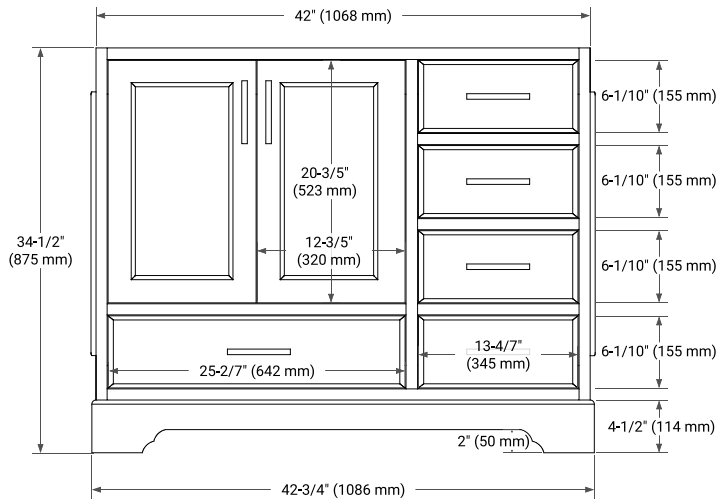

STAFFORD 42" LEFT OFFSET CABINET

BASE CABINET DIMENSIONS

42" W x 21.5" D x 34.5" H

FEATURES

- Solid wood frame & plywood panels
- Dovetail drawers and joints
- Soft closing doors & drawers

HARDWARE FINISHES*

White Grey Midnight Blue

FRONT VIEW

SIDE VIEW

PLAN VIEW

OVERALL DIMENSIONS

43" W x 22" D x 1.5" H

COUNTERTOP OPTIONS

Carrara Marble

White Quartz

FEATURES

- Solid countertop with mitered edges & seams
- Undermount white oval sink
- Pre-drilled for 8" widespread faucet

INCLUDED

- Countertop
- Matching Backsplash
- Oval Sink

COUNTERTOP PLAN VIEW

EDGE SIDE VIEW

THREE DIMENSIONAL COUNTERTOP VIEW