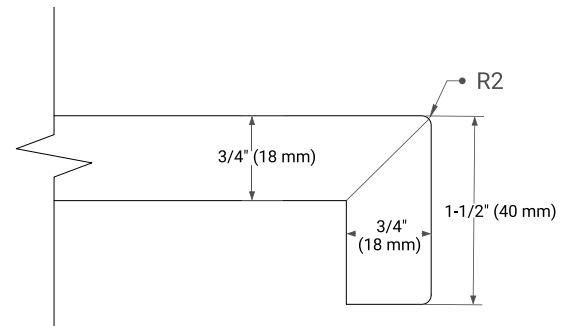

EDGE SIDE VIEW