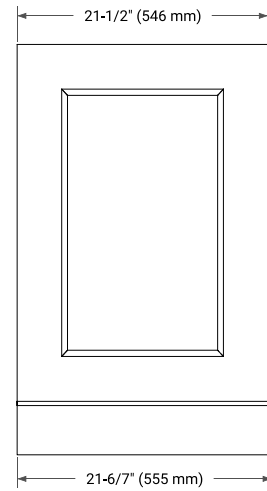

## BASE CABINET DIMENSIONS

42" W x 21.5" D x 34.5" H

## FRONT VIEW

## SIDE VIEW

## OVERALL DIMENSIONS

43" W x 22" D x 1.5" H