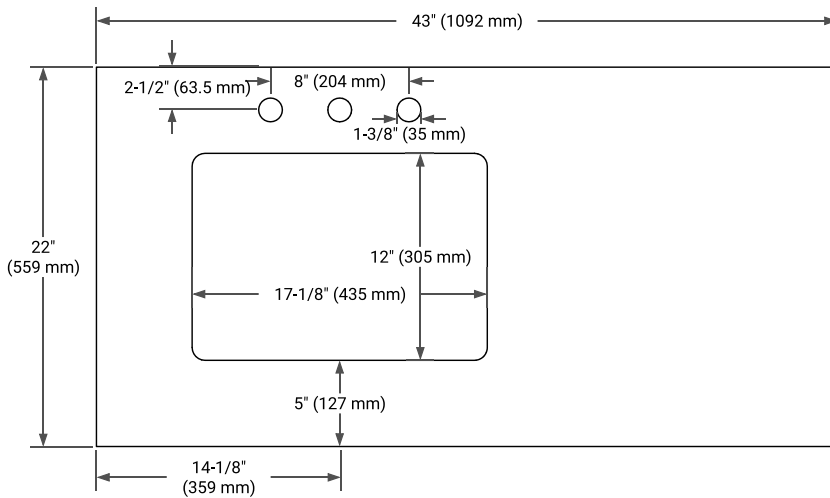

43" LEFT RECTANGLE SINK COUNTERTOP WITH 1.5 IN. THICKNESS

ARIEL

OVERALL DIMENSIONS

43" W x 22" D x 1.5" H

COUNTERTOP OPTIONS

FEATURES

- Solid countertop with mitered edges & seams
- Undermount white rectangular sink
- Pre-drilled for 8" widespread faucet

INCLUDED

- Countertop
- Matching Backsplash
- Rectangle Sink

COUNTERTOP PLAN VIEW