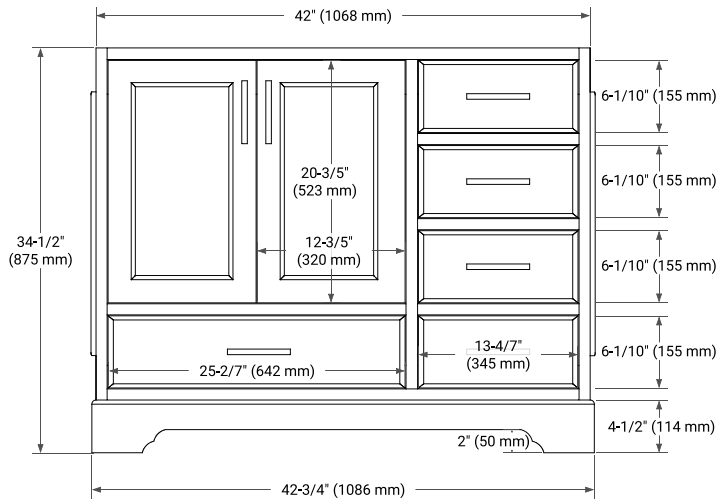

STAFFORD 42" LEFT OFFSET CABINET

BASE CABINET DIMENSIONS

42" W x 21.5" D x 34.5" H

FEATURES

- Solid wood frame & plywood panels
- Dovetail drawers and joints
- Soft closing doors & drawers

HARDWARE FINISHES*

Brushed Nickel   Satin Brass   Matte Black   Polished Chrome

*Hardware comes preinstalled with the illustrated option. Other finishes are available on our online store if you prefer a different one.

AVAILABLE COLORS

White   Grey   Midnight Blue

FRONT VIEW

SIDE VIEW

PLAN VIEW