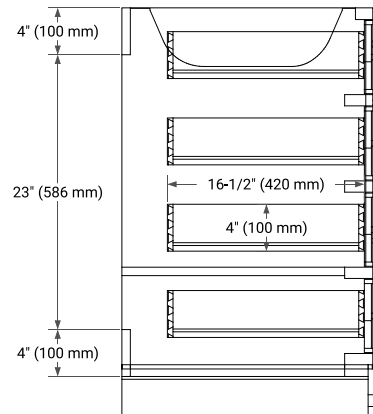

## BASE CABINET DIMENSIONS

42" W x 21.5" D x 34.5" H

## SIDE VIEW

## PLAN VIEW

## OVERALL DIMENSIONS

43" W x 22" D x 1.5" H