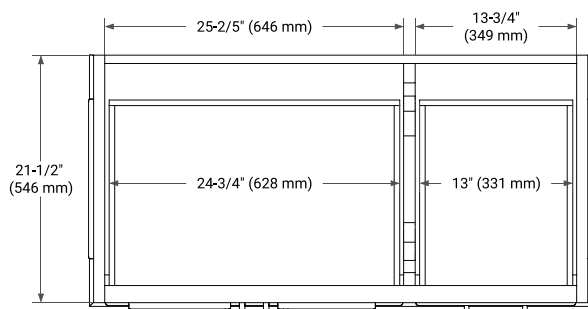

STAFFORD 42" LEFT OFFSET CABINET

BASE CABINET DIMENSIONS

42" W x 21.5" D x 34.5" H

FEATURES

- Solid wood frame & plywood panels
- Dovetail drawers and joints
- Soft closing doors & drawers

HARDWARE FINISHES*

Brushed Nickel   Satin Brass   Matte Black   Polished Chrome

*Hardware comes preinstalled with the illustrated option. Other finishes are available on our online store if you prefer a different one.

AVAILABLE COLORS

White   Grey   Midnight Blue

FRONT VIEW

SIDE VIEW

PLAN VIEW