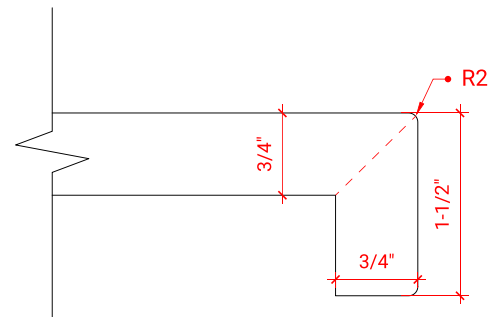

STAFFORD 42" RIGHT OFFSET CABINET

ARIEL

M042S-R

BASE CABINET DIMENSIONS

42" W x 21.5" D x 34.5" H

FEATURES

- Solid wood frame & plywood panels
- Dovetail drawers and joints
- Soft closing doors & drawers

HARDWARE FINISHES

OVERALL DIMENSIONS

43" W x 22" D x 1.5" H

COUNTERTOP OPTIONS

Carrara Marble
CW-043S-R-REC-CT

White Quartz
WQ-043S-R-REC-CT

FEATURES

- Solid countertop with mitered edges & seams
- Undermount white rectangular sink
- Pre-drilled for 8" widespread faucet

INCLUDED

- Countertop
- Matching Backsplash
- Rectangle Sink

COUNTERTOP PLAN VIEW

EDGE SIDE VIEW

THREE DIMENSIONAL COUNTERTOP VIEW