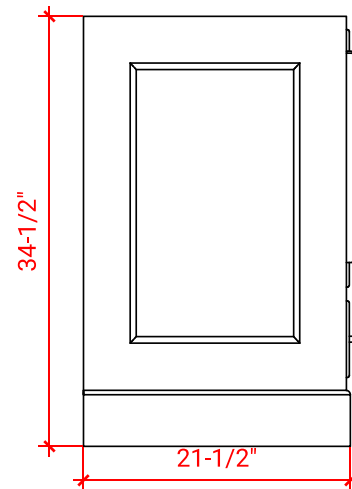

STAFFORD 42" RIGHT OFFSET CABINET

ARIEL

M042S-R

BASE CABINET DIMENSIONS

42" W x 21.5" D x 34.5" H

FEATURES

- Solid wood frame & plywood panels
- Dovetail drawers and joints
- Soft closing doors & drawers

HARDWARE FINISHES

Brushed Nickel Satin Brass Matte Black Polished Chrome

AVAILABLE COLORS

White Grey Midnight Blue

FRONT VIEW

SIDE VIEW

PLAN VIEW

43" RIGHT RECTANGLE SINK COUNTERTOP WITH 1.5 IN. THICKNESS

ARIEL

OVERALL DIMENSIONS

43" W x 22" D x 1.5" H

COUNTERTOP OPTIONS

Carrara Marble
CW-043S-R-REC-CT

White Quartz
WQ-043S-R-REC-CT

FEATURES

- Solid countertop with mitered edges & seams
- Undermount white rectangular sink
- Pre-drilled for 8" widespread faucet

INCLUDED

- Countertop
- Matching Backsplash
- Rectangle Sink

COUNTERTOP PLAN VIEW

EDGE SIDE VIEW

THREE DIMENSIONAL COUNTERTOP VIEW