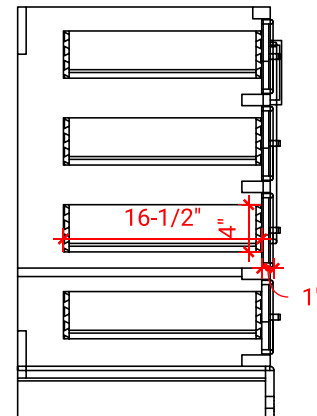

STAFFORD 42" RIGHT OFFSET CABINET

ARIEL

M042S-R

BASE CABINET DIMENSIONS

42" W x 21.5" D x 34.5" H

FEATURES

- Solid wood frame & plywood panels
- Dovetail drawers and joints
- Soft closing doors & drawers

HARDWARE FINISHES

Brushed Nickel Satin Brass Matte Black Polished Chrome

AVAILABLE COLORS

White Grey Midnight Blue

FRONT VIEW

SIDE VIEW

PLAN VIEW

43" RIGHT RECTANGLE SINK COUNTERTOP WITH 1.5 IN. THICKNESS

ARIEL

OVERALL DIMENSIONS

43" W x 22" D x 1.5" H

COUNTERTOP OPTIONS

Carrara Marble
CW-043S-R-REC-CT

White Quartz
WQ-043S-R-REC-CT

FEATURES

- Solid countertop with mitered edges & seams
- Undermount white rectangular sink
- Pre-drilled for 8" widespread faucet

INCLUDED

- Countertop
- Matching Backsplash
- Rectangle Sink

COUNTERTOP PLAN VIEW

EDGE SIDE VIEW

THREE DIMENSIONAL COUNTERTOP VIEW