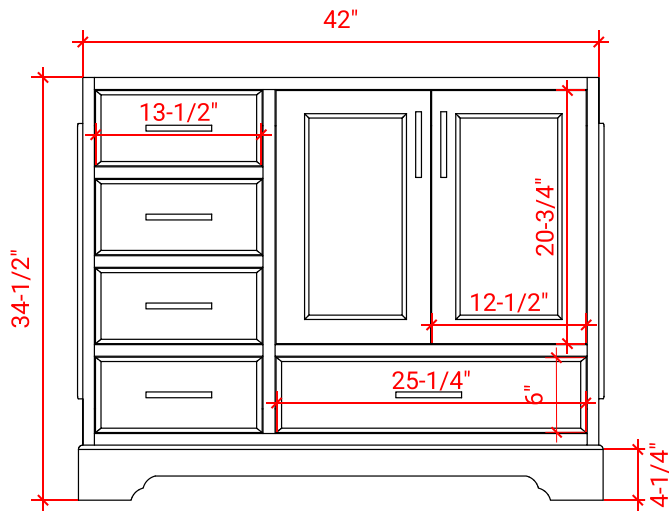

STAFFORD 42" RIGHT OFFSET CABINET

ARIEL

M042S-R

BASE CABINET DIMENSIONS

42" W x 21.5" D x 34.5" H

FEATURES

- Solid wood frame & plywood panels
- Dovetail drawers and joints
- Soft closing doors & drawers

HARDWARE FINISHES

Brushed Nickel Satin Brass Matte Black Polished Chrome

AVAILABLE COLORS

White Grey Midnight Blue

FRONT VIEW

SIDE VIEW

PLAN VIEW

43" RIGHT RECTANGLE SINK COUNTERTOP WITH 1.5 IN. THICKNESS

ARIEL

OVERALL DIMENSIONS

43" W x 22" D x 1.5" H

COUNTERTOP OPTIONS

Carrara Marble
CW-043S-R-REC-CT

White Quartz
WQ-043S-R-REC-CT

FEATURES

- Solid countertop with mitered edges & seams
- Undermount white rectangular sink
- Pre-drilled for 8" widespread faucet

INCLUDED

- Countertop
- Matching Backsplash
- Rectangle Sink

COUNTERTOP PLAN VIEW

EDGE SIDE VIEW

THREE DIMENSIONAL COUNTERTOP VIEW