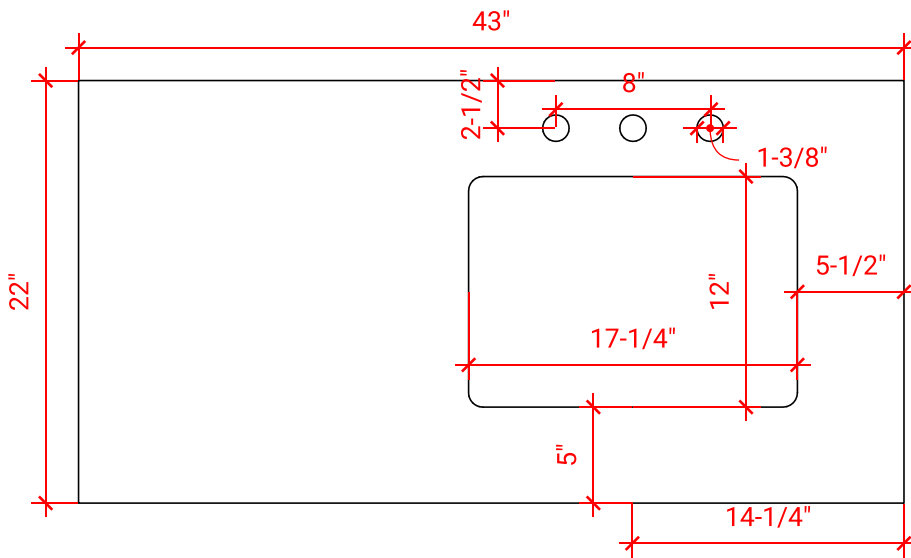

STAFFORD 42" RIGHT OFFSET CABINET

ARIEL

M042S-R

BASE CABINET DIMENSIONS

42" W x 21.5" D x 34.5" H

FEATURES

- Solid wood frame & plywood panels
- Dovetail drawers and joints
- Soft closing doors & drawers

HARDWARE FINISHES

Brushed Nickel Satin Brass Matte Black Polished Chrome

AVAILABLE COLORS

White Grey Midnight Blue

FRONT VIEW

SIDE VIEW

PLAN VIEW

43" RIGHT RECTANGLE SINK COUNTERTOP WITH 1.5 IN. THICKNESS

ARIEL

OVERALL DIMENSIONS

43" W x 22" D x 1.5" H

COUNTERTOP OPTIONS

Carrara Marble
CW-043S-R-REC-CT

White Quartz
WQ-043S-R-REC-CT

FEATURES

- Solid countertop with mitered edges & seams
- Undermount white rectangular sink
- Pre-drilled for 8" widespread faucet

INCLUDED

- Countertop
- Matching Backsplash
- Rectangle Sink

COUNTERTOP PLAN VIEW

EDGE SIDE VIEW

THREE DIMENSIONAL COUNTERTOP VIEW