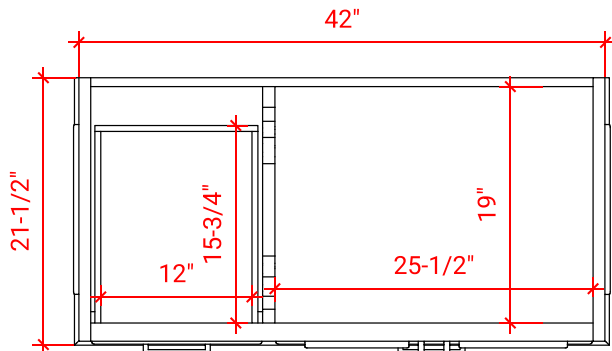

STAFFORD 42" RIGHT OFFSET CABINET

ARIEL

M042S-R

BASE CABINET DIMENSIONS

42" W x 21.5" D x 34.5" H

FEATURES

- Solid wood frame & plywood panels
- Dovetail drawers and joints
- Soft closing doors & drawers

HARDWARE FINISHES

Brushed Nickel Satin Brass Matte Black Polished Chrome

AVAILABLE COLORS

White Grey Midnight Blue

FRONT VIEW

SIDE VIEW

PLAN VIEW

43" RIGHT RECTANGLE SINK COUNTERTOP WITH 1.5 IN. THICKNESS

ARIEL

OVERALL DIMENSIONS

43" W x 22" D x 1.5" H

COUNTERTOP OPTIONS

Carrara Marble
CW-043S-R-REC-CT

White Quartz
WQ-043S-R-REC-CT

FEATURES

- Solid countertop with mitered edges & seams
- Undermount white rectangular sink
- Pre-drilled for 8" widespread faucet

INCLUDED

- Countertop
- Matching Backsplash
- Rectangle Sink

COUNTERTOP PLAN VIEW

EDGE SIDE VIEW

THREE DIMENSIONAL COUNTERTOP VIEW