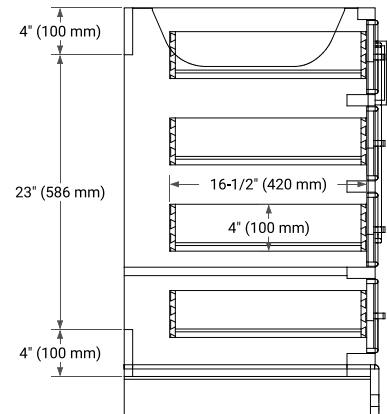

BASE CABINET DIMENSIONS

48" W x 21.5" D x 34.5" H

FEATURES

- Solid wood frame & plywood panels
- Dovetail drawers and joints
- Soft closing doors & drawers

HARDWARE FINISHES*

Brushed Nickel Satin Brass Matte Black Polished Chrome

49" SINGLE RECTANGLE SINK COUNTERTOP WITH 1.5 IN. THICKNESS

ARIEL

OVERALL DIMENSIONS

49" W x 22" D x 1.5" H

COUNTERTOP OPTIONS

Carrara Marble

White Quartz

FEATURES

- Solid countertop with mitered edges & seams
- Undermount white rectangular sink
- Pre-drilled for 8" widespread faucet

INCLUDED

- Countertop
- Matching Backsplash
- Rectangle Sink

COUNTERTOP PLAN VIEW

EDGE SIDE VIEW

THREE DIMENSIONAL COUNTERTOP VIEW