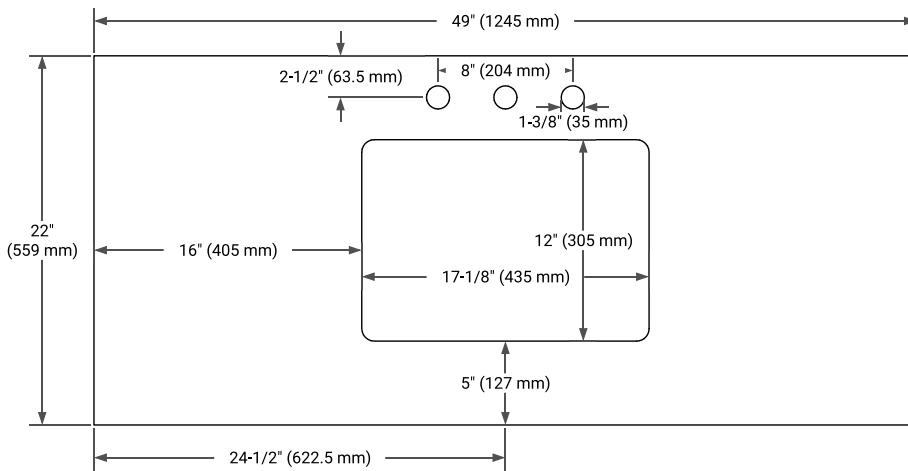

49" SINGLE RECTANGLE SINK COUNTERTOP WITH 1.5 IN. THICKNESS

ARIEL

OVERALL DIMENSIONS

49" W x 22" D x 1.5" H

COUNTERTOP OPTIONS

Carrara Marble

White Quartz

FEATURES

- Solid countertop with mitered edges & seams
- Undermount white rectangular sink
- Pre-drilled for 8" widespread faucet

INCLUDED

- Countertop
- Matching Backsplash
- Rectangle Sink

COUNTERTOP PLAN VIEW

EDGE SIDE VIEW

THREE DIMENSIONAL COUNTERTOP VIEW