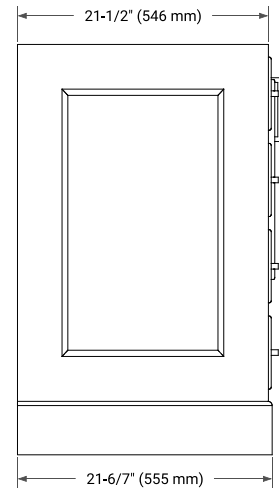

BASE CABINET DIMENSIONS

48" W x 21.5" D x 34.5" H

FEATURES

- Solid wood frame & plywood panels
- Dovetail drawers and joints
- Soft closing doors & drawers

HARDWARE FINISHES*

Brushed Nickel   Satin Brass   Matte Black   Polished Chrome

*Hardware comes preinstalled with the illustrated option. Other finishes are available on our online store if you prefer a different one.

AVAILABLE COLORS

White   Grey   Midnight Blue

SIDE VIEW