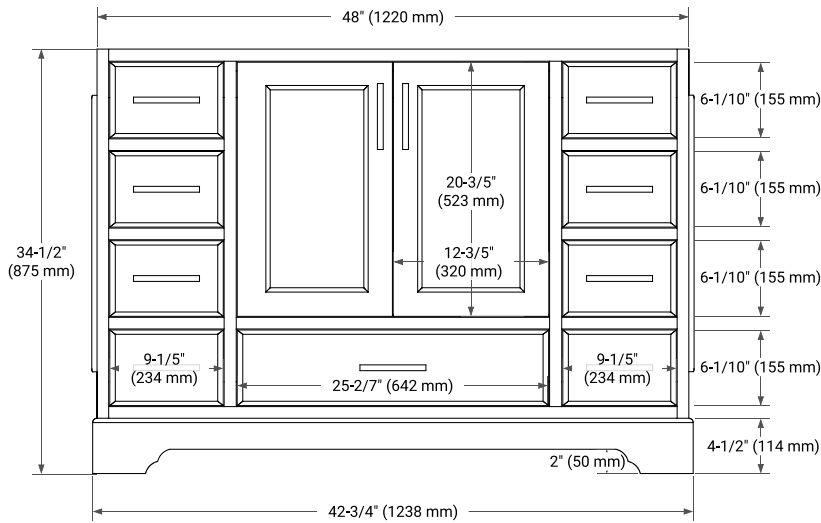

AVAILABLE COLORS

White   Grey   Midnight Blue

FRONT VIEW