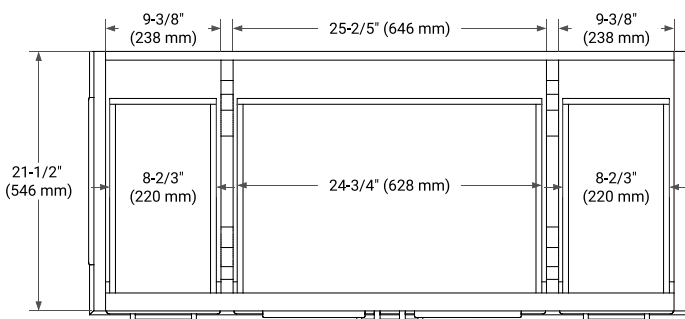

BASE CABINET DIMENSIONS

48" W x 21.5" D x 34.5" H

FEATURES

- Solid wood frame & plywood panels
- Dovetail drawers and joints
- Soft closing doors & drawers

HARDWARE FINISHES*

Brushed Nickel Satin Brass Matte Black Polished Chrome

49" SINGLE RECTANGLE SINK COUNTERTOP WITH 1.5 IN. THICKNESS

ARIEL

OVERALL DIMENSIONS

49" W x 22" D x 1.5" H

COUNTERTOP OPTIONS

Carrara Marble

White Quartz

FEATURES

- Solid countertop with mitered edges & seams
- Undermount white rectangular sink
- Pre-drilled for 8" widespread faucet

INCLUDED

- Countertop
- Matching Backsplash
- Rectangle Sink

COUNTERTOP PLAN VIEW

EDGE SIDE VIEW

THREE DIMENSIONAL COUNTERTOP VIEW