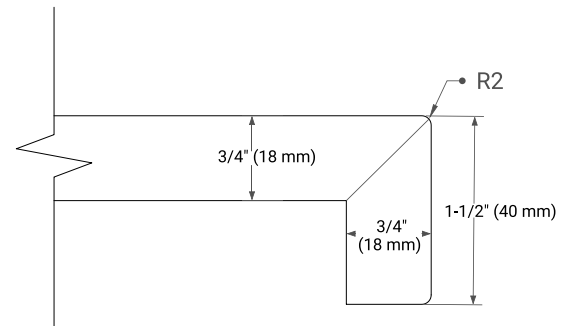

49" SINGLE RECTANGLE SINK COUNTERTOP WITH 1.5 IN. THICKNESS

ARIEL

OVERALL DIMENSIONS

49" W x 22" D x 1.5" H

COUNTERTOP OPTIONS

Carrara Marble

White Quartz

FEATURES

- Solid countertop with mitered edges & seams
- Undermount white rectangular sink
- Pre-drilled for 8" widespread faucet

INCLUDED

- Countertop
- Matching Backsplash
- Rectangle Sink

COUNTERTOP PLAN VIEW

EDGE SIDE VIEW

THREE DIMENSIONAL COUNTERTOP VIEW