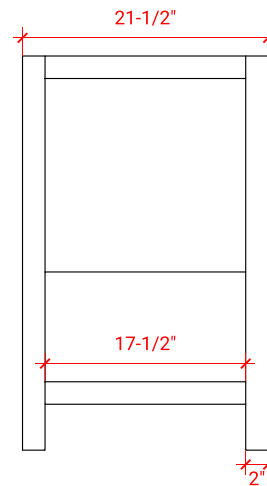

BAYHILL 61" DOUBLE SINK CABINET

ARIEL

R061D

BASE CABINET DIMENSIONS

60" W x 21.5" D x 34.5" H

FEATURES

- Solid wood frame & plywood panels
- Dovetail drawers and joints
- Soft closing doors & drawers

HARDWARE FINISHES

Satin Nickel Satin Brass Satin Black

AVAILABLE COLORS

White Grey Espresso Midnight Blue

SIDE VIEW