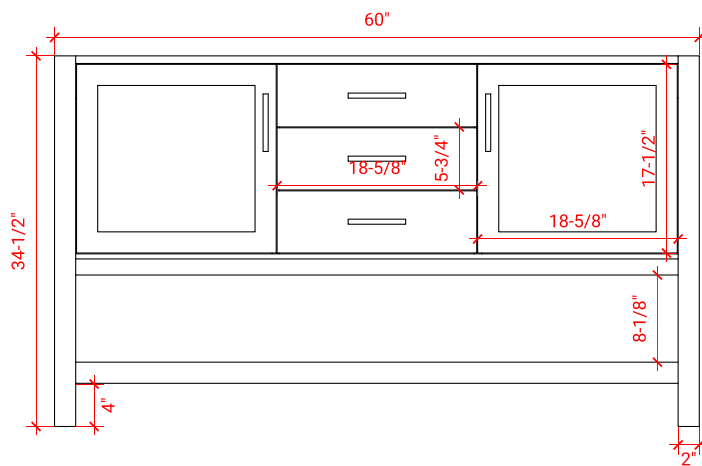

BAYHILL 61" DOUBLE SINK CABINET

ARIEL

R061D

BASE CABINET DIMENSIONS

60" W x 21.5" D x 34.5" H

FEATURES

- Solid wood frame & plywood panels
- Dovetail drawers and joints
- Soft closing doors & drawers

HARDWARE FINISHES

Satin Nickel Satin Brass Satin Black

AVAILABLE COLORS

White Grey Espresso Midnight Blue

FRONT VIEW