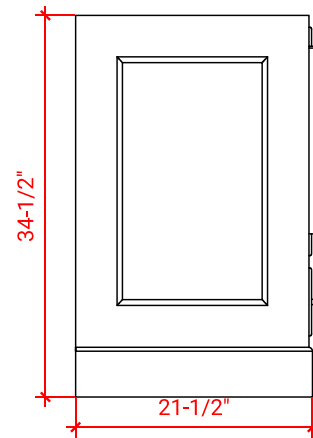

## BASE CABINET DIMENSIONS

60" W x 21.5" D x 34.5" H

## AVAILABLE COLORS

White    Grey    Midnight Blue

FRONT VIEW

SIDE VIEW

PLAN VIEW

**OVERALL DIMENSIONS**

61" W x 22" D x 1.5" H

**COUNTERTOP OPTIONS**

**COUNTERTOP PLAN VIEW**

**EDGE SIDE VIEW**

**THREE DIMENSIONAL COUNTERTOP VIEW**