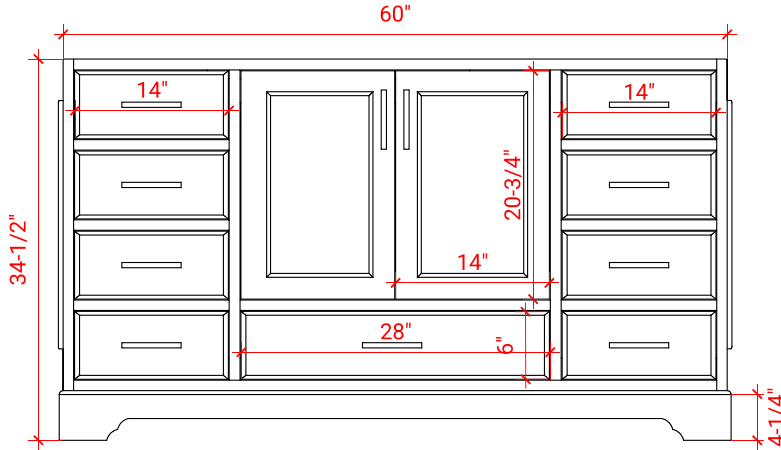

## BASE CABINET DIMENSIONS

60" W x 21.5" D x 34.5" H

## AVAILABLE COLORS

White    Grey    Midnight Blue

FRONT VIEW

SIDE VIEW

PLAN VIEW

**OVERALL DIMENSIONS**

61" W x 22" D x 1.5" H

**COUNTERTOP OPTIONS**