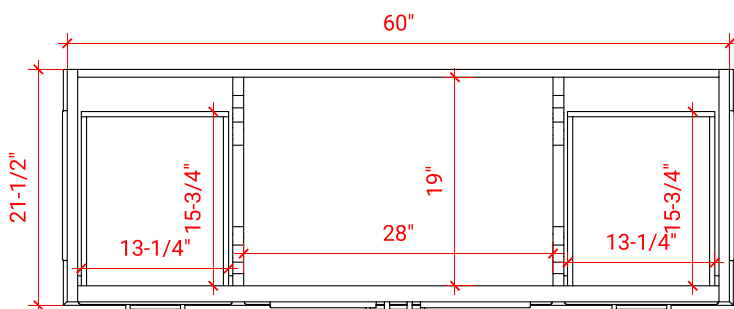

## BASE CABINET DIMENSIONS

60" W x 21.5" D x 34.5" H

## AVAILABLE COLORS

White    Grey    Midnight Blue

FRONT VIEW

SIDE VIEW

PLAN VIEW

**OVERALL DIMENSIONS**

61" W x 22" D x 1.5" H

**COUNTERTOP OPTIONS**

**COUNTERTOP PLAN VIEW**

**EDGE SIDE VIEW**

**THREE DIMENSIONAL COUNTERTOP VIEW**