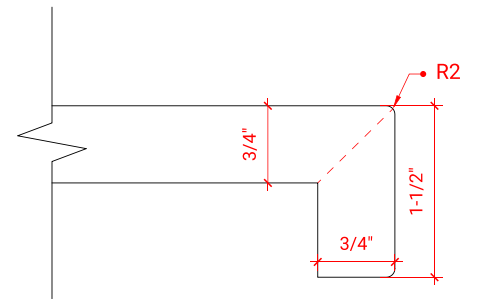

## AVAILABLE COLORS

White    Grey    Midnight Blue

FRONT VIEW

SIDE VIEW

PLAN VIEW

**OVERALL DIMENSIONS**

61" W x 22" D x 1.5" H

**COUNTERTOP OPTIONS**

**COUNTERTOP PLAN VIEW**

**EDGE SIDE VIEW**

**THREE DIMENSIONAL COUNTERTOP VIEW**