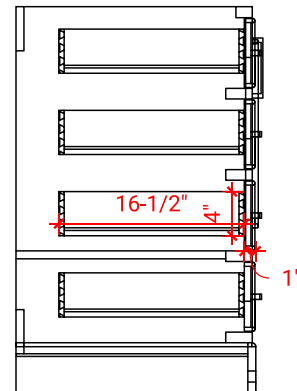

## BASE CABINET DIMENSIONS

60" W x 21.5" D x 34.5" H

## AVAILABLE COLORS

White    Grey    Midnight Blue

FRONT VIEW

SIDE VIEW

PLAN VIEW

**OVERALL DIMENSIONS**

61" W x 22" D x 1.5" H

**COUNTERTOP OPTIONS**

**COUNTERTOP PLAN VIEW**

**EDGE SIDE VIEW**

**THREE DIMENSIONAL COUNTERTOP VIEW**