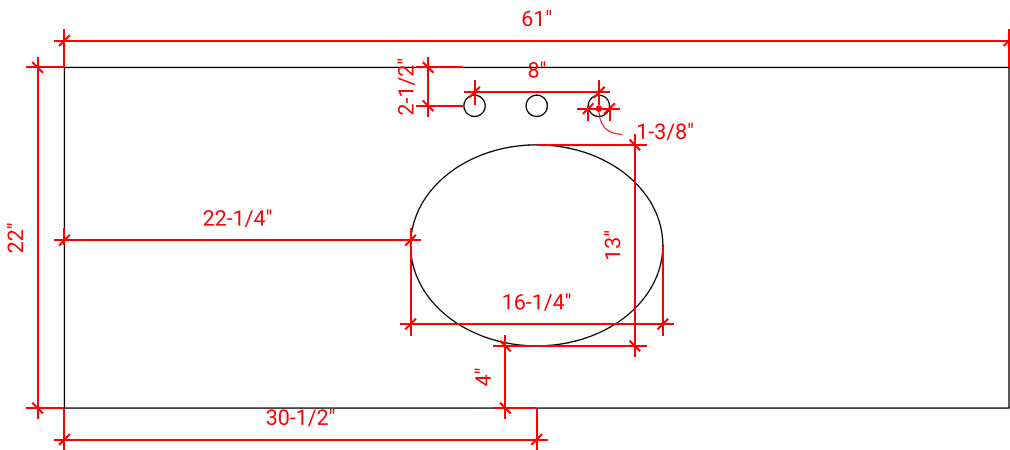

## BASE CABINET DIMENSIONS

60" W x 21.5" D x 34.5" H

## AVAILABLE COLORS

White    Grey    Midnight Blue

FRONT VIEW

SIDE VIEW

PLAN VIEW

**OVERALL DIMENSIONS**

61" W x 22" D x 1.5" H

**COUNTERTOP OPTIONS**

**COUNTERTOP PLAN VIEW**

**EDGE SIDE VIEW**

**THREE DIMENSIONAL COUNTERTOP VIEW**