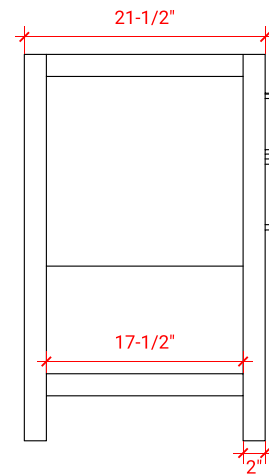

BAYHILL 61" SINGLE SINK CABINET

ARIEL

R061S

BASE CABINET DIMENSIONS

60" W x 21.5" D x 34.5" H

FEATURES

- Solid wood frame & plywood panels
- Dovetail drawers and joints
- Soft closing doors & drawers

HARDWARE FINISHES

Satin Nickel Satin Brass Satin Black

AVAILABLE COLORS

White Grey Espresso Midnight Blue

SIDE VIEW