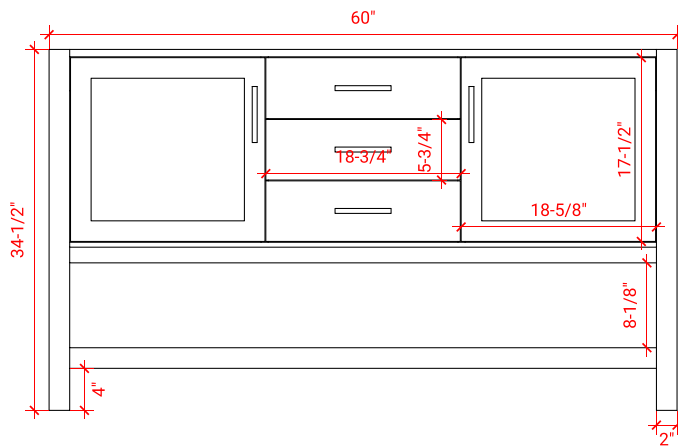

BAYHILL 61" SINGLE SINK CABINET

ARIEL

R061S

BASE CABINET DIMENSIONS

60" W x 21.5" D x 34.5" H

FEATURES

- Solid wood frame & plywood panels
- Dovetail drawers and joints
- Soft closing doors & drawers

HARDWARE FINISHES

Satin Nickel Satin Brass Satin Black

AVAILABLE COLORS

White Grey Espresso Midnight Blue

FRONT VIEW