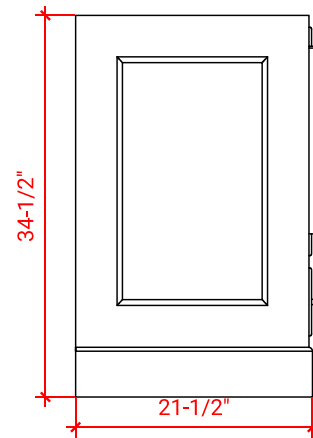

STAFFORD 60" SINGLE SINK BASE CABINET

ARIEL

M060S

BASE CABINET DIMENSIONS

60" W x 21.5" D x 34.5" H

FEATURES

- Solid wood frame & plywood panels
- Dovetail drawers and joints
- Soft closing doors & drawers

HARDWARE FINISHES

Brushed Nickel Satin Brass Matte Black Polished Chrome

AVAILABLE COLORS

White Grey Midnight Blue

FRONT VIEW

SIDE VIEW

PLAN VIEW

61" SINGLE RECTANGLE SINK COUNTERTOP WITH 1.5 IN. THICKNESS

ARIEL

OVERALL DIMENSIONS

61" W x 22" D x 1.5" H

COUNTERTOP OPTIONS

Carrara Marble
CW-061S-REC-CT

White Quartz
WQ-061S-REC-CT

FEATURES

- Solid countertop with mitered edges & seams
- Undermount white rectangular sink
- Pre-drilled for 8" widespread faucet

INCLUDED

- Countertop
- Matching Backsplash
- Rectangle Sink

COUNTERTOP PLAN VIEW

EDGE SIDE VIEW

THREE DIMENSIONAL COUNTERTOP VIEW