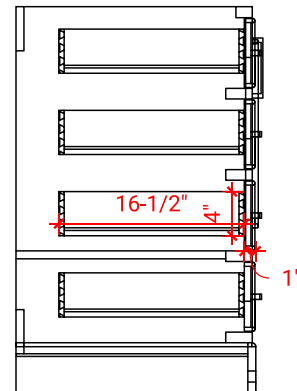

STAFFORD 60" SINGLE SINK BASE CABINET

ARIEL

M060S

BASE CABINET DIMENSIONS

60" W x 21.5" D x 34.5" H

FEATURES

- Solid wood frame & plywood panels
- Dovetail drawers and joints
- Soft closing doors & drawers

HARDWARE FINISHES

Brushed Nickel Satin Brass Matte Black Polished Chrome

AVAILABLE COLORS

White Grey Midnight Blue

FRONT VIEW

SIDE VIEW

PLAN VIEW

61" SINGLE RECTANGLE SINK COUNTERTOP WITH 1.5 IN. THICKNESS

ARIEL

OVERALL DIMENSIONS

61" W x 22" D x 1.5" H

COUNTERTOP OPTIONS

Carrara Marble
CW-061S-REC-CT

White Quartz
WQ-061S-REC-CT

FEATURES

- Solid countertop with mitered edges & seams
- Undermount white rectangular sink
- Pre-drilled for 8" widespread faucet

INCLUDED

- Countertop
- Matching Backsplash
- Rectangle Sink

COUNTERTOP PLAN VIEW

EDGE SIDE VIEW

THREE DIMENSIONAL COUNTERTOP VIEW