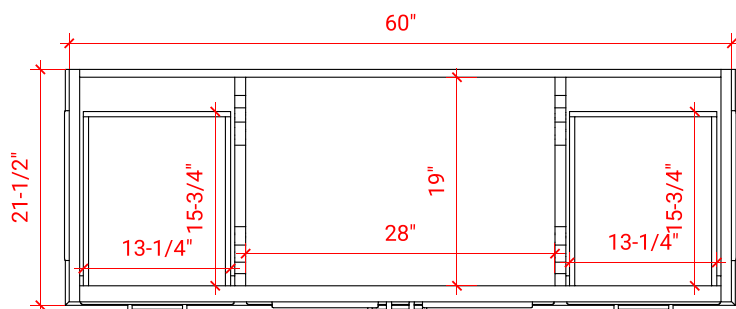

STAFFORD 60" SINGLE SINK BASE CABINET

ARIEL

M060S

BASE CABINET DIMENSIONS

60" W x 21.5" D x 34.5" H

FEATURES

- Solid wood frame & plywood panels
- Dovetail drawers and joints
- Soft closing doors & drawers

HARDWARE FINISHES

Brushed Nickel Satin Brass Matte Black Polished Chrome

AVAILABLE COLORS

White Grey Midnight Blue

FRONT VIEW

SIDE VIEW

PLAN VIEW

61" SINGLE RECTANGLE SINK COUNTERTOP WITH 1.5 IN. THICKNESS

ARIEL

OVERALL DIMENSIONS

61" W x 22" D x 1.5" H

COUNTERTOP OPTIONS

Carrara Marble
CW-061S-REC-CT

White Quartz
WQ-061S-REC-CT

FEATURES

- Solid countertop with mitered edges & seams
- Undermount white rectangular sink
- Pre-drilled for 8" widespread faucet

INCLUDED

- Countertop
- Matching Backsplash
- Rectangle Sink

COUNTERTOP PLAN VIEW

EDGE SIDE VIEW

THREE DIMENSIONAL COUNTERTOP VIEW