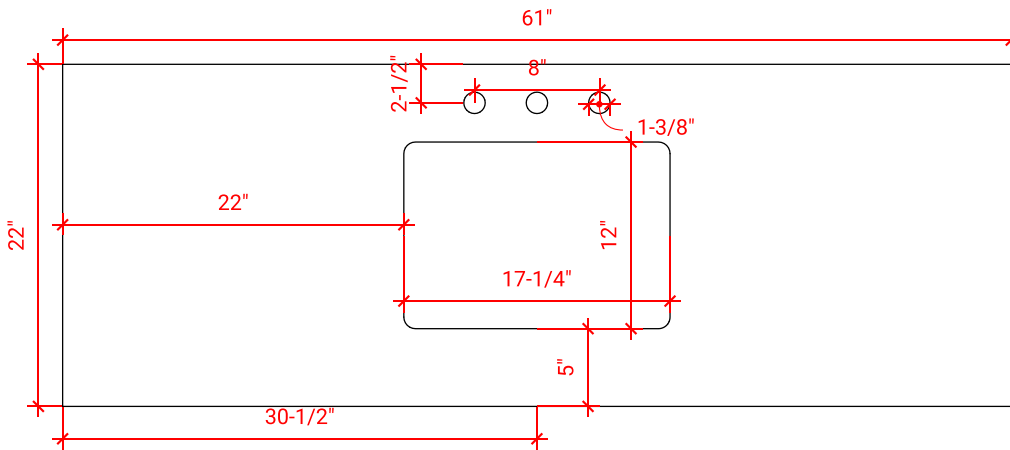

STAFFORD 60" SINGLE SINK BASE CABINET

ARIEL

M060S

BASE CABINET DIMENSIONS

60" W x 21.5" D x 34.5" H

FEATURES

- Solid wood frame & plywood panels
- Dovetail drawers and joints
- Soft closing doors & drawers

HARDWARE FINISHES

OVERALL DIMENSIONS

61" W x 22" D x 1.5" H

COUNTERTOP OPTIONS

Carrara Marble
CW-061S-REC-CT

White Quartz
WQ-061S-REC-CT

FEATURES

- Solid countertop with mitered edges & seams
- Undermount white rectangular sink
- Pre-drilled for 8" widespread faucet

INCLUDED

- Countertop
- Matching Backsplash
- Rectangle Sink

COUNTERTOP PLAN VIEW

EDGE SIDE VIEW

THREE DIMENSIONAL COUNTERTOP VIEW