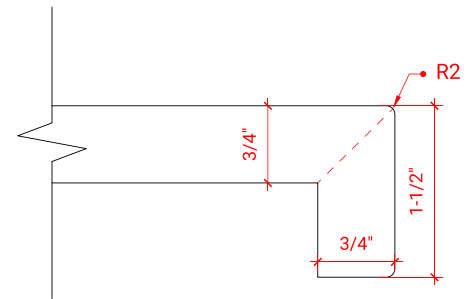

STAFFORD 60" SINGLE SINK BASE CABINET

ARIEL

M060S

BASE CABINET DIMENSIONS

60" W x 21.5" D x 34.5" H

FEATURES

- Solid wood frame & plywood panels
- Dovetail drawers and joints
- Soft closing doors & drawers

HARDWARE FINISHES

OVERALL DIMENSIONS

61" W x 22" D x 1.5" H

COUNTERTOP OPTIONS

Carrara Marble
CW-061S-REC-CT

White Quartz
WQ-061S-REC-CT

FEATURES

- Solid countertop with mitered edges & seams
- Undermount white rectangular sink
- Pre-drilled for 8" widespread faucet

INCLUDED

- Countertop
- Matching Backsplash
- Rectangle Sink

COUNTERTOP PLAN VIEW

EDGE SIDE VIEW

THREE DIMENSIONAL COUNTERTOP VIEW