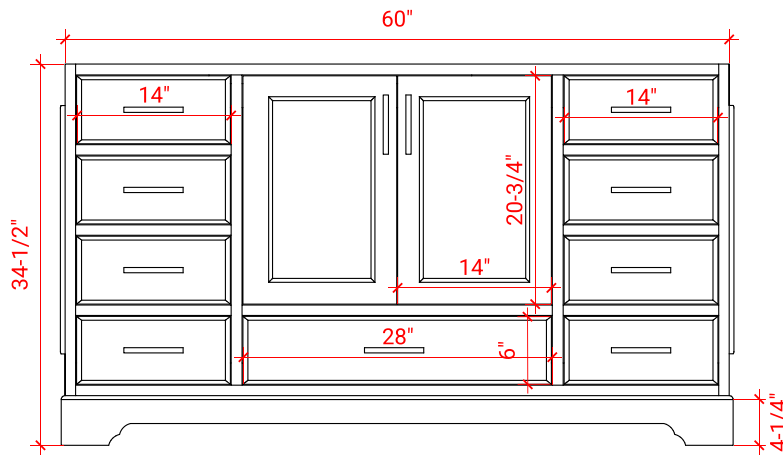

STAFFORD 60" SINGLE SINK BASE CABINET

ARIEL

M060S

BASE CABINET DIMENSIONS

60" W x 21.5" D x 34.5" H

FEATURES

- Solid wood frame & plywood panels
- Dovetail drawers and joints
- Soft closing doors & drawers

HARDWARE FINISHES

Brushed Nickel Satin Brass Matte Black Polished Chrome

AVAILABLE COLORS

White Grey Midnight Blue

FRONT VIEW

SIDE VIEW

PLAN VIEW

61" SINGLE RECTANGLE SINK COUNTERTOP WITH 1.5 IN. THICKNESS

ARIEL

OVERALL DIMENSIONS

61" W x 22" D x 1.5" H

COUNTERTOP OPTIONS

Carrara Marble
CW-061S-REC-CT

White Quartz
WQ-061S-REC-CT

FEATURES

- Solid countertop with mitered edges & seams
- Undermount white rectangular sink
- Pre-drilled for 8" widespread faucet

INCLUDED

- Countertop
- Matching Backsplash
- Rectangle Sink

COUNTERTOP PLAN VIEW

EDGE SIDE VIEW

THREE DIMENSIONAL COUNTERTOP VIEW