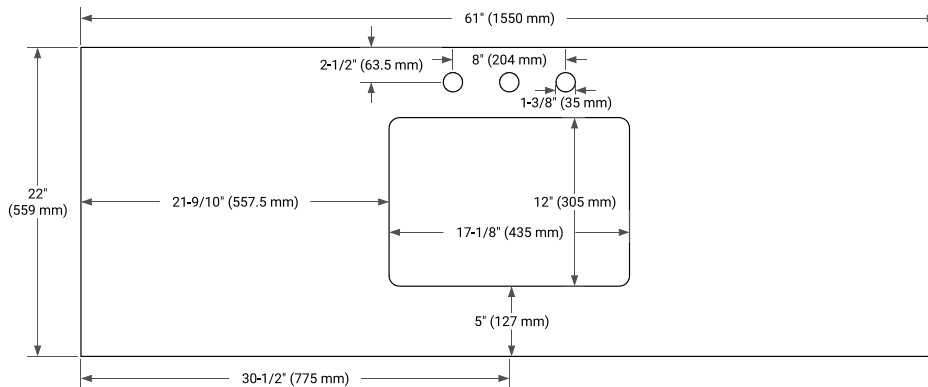

61" SINGLE RECTANGLE SINK COUNTERTOP WITH 1.5 IN. THICKNESS

ARIEL

OVERALL DIMENSIONS

61" W x 22" D x 1.5" H

COUNTERTOP OPTIONS

FEATURES

- Solid countertop with mitered edges & seams
- Undermount white rectangular sink
- Pre-drilled for 8" widespread faucet

INCLUDED

- Countertop
- Matching Backsplash
- Rectangle Sink

COUNTERTOP PLAN VIEW