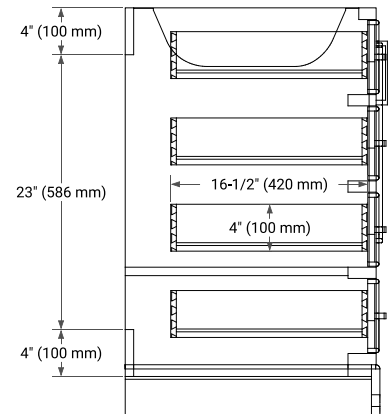

BASE CABINET DIMENSIONS

60" W x 21.5" D x 34.5" H

FEATURES

- Solid wood frame & plywood panels
- Dovetail drawers and joints
- Soft closing doors & drawers

HARDWARE FINISHES\*

Brushed Nickel    Satin Brass    Matte Black    Polished Chrome

# 61" SINGLE RECTANGLE SINK COUNTERTOP WITH 1.5 IN. THICKNESS

## OVERALL DIMENSIONS

61" W x 22" D x 1.5" H

## THREE DIMENSIONAL COUNTERTOP VIEW