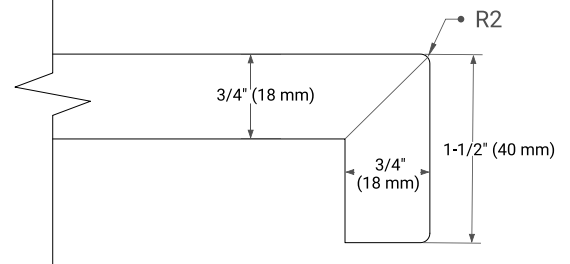

EDGE SIDE VIEW