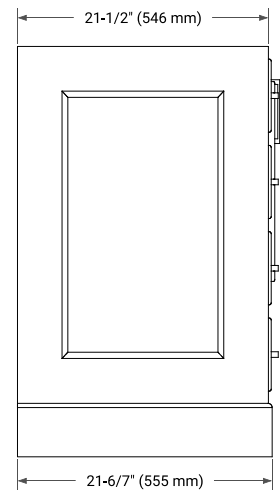

BASE CABINET DIMENSIONS

60" W x 21.5" D x 34.5" H

FEATURES

- Solid wood frame & plywood panels
- Dovetail drawers and joints
- Soft closing doors & drawers

HARDWARE FINISHES\*

Brushed Nickel    Satin Brass    Matte Black    Polished Chrome

PLAN VIEW

# 61" SINGLE RECTANGLE SINK COUNTERTOP WITH 1.5 IN. THICKNESS

## OVERALL DIMENSIONS

61" W x 22" D x 1.5" H