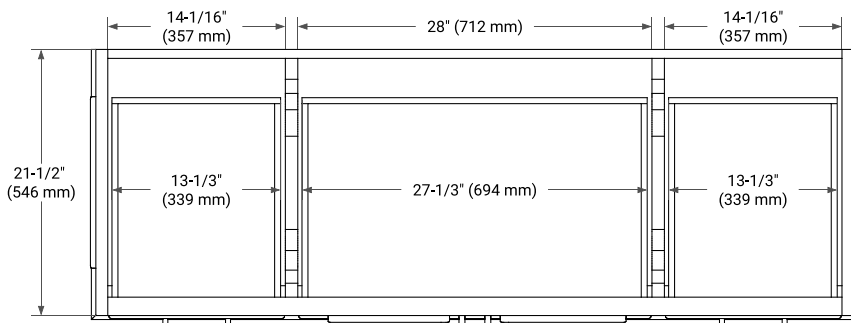

BASE CABINET DIMENSIONS

60" W x 21.5" D x 34.5" H

FEATURES

- Solid wood frame & plywood panels
- Dovetail drawers and joints
- Soft closing doors & drawers

HARDWARE FINISHES\*

Brushed Nickel    Satin Brass    Matte Black    Polished Chrome

PLAN VIEW

# 61" SINGLE RECTANGLE SINK COUNTERTOP WITH 1.5 IN. THICKNESS

## OVERALL DIMENSIONS

61" W x 22" D x 1.5" H