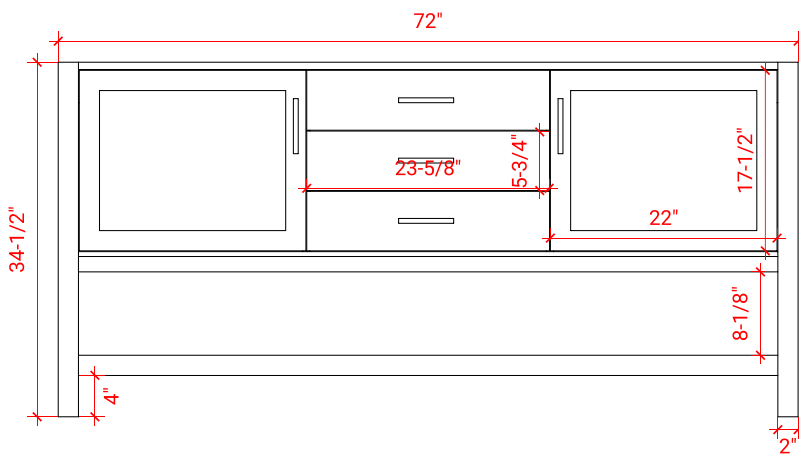

BAYHILL 73" DOUBLE SINK CABINET

ARIEL

R073D

BASE CABINET DIMENSIONS

72" W x 21.5" D x 34.5" H

FEATURES

- Solid wood frame & plywood panels
- Dovetail drawers and joints
- Soft closing doors & drawers

HARDWARE FINISHES

AVAILABLE COLORS

FRONT VIEW

PLAN VIEW