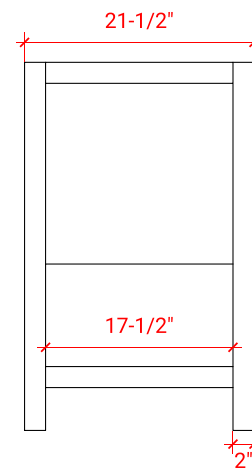

## BASE CABINET DIMENSIONS

72" W x 21.5" D x 34.5" H

## AVAILABLE COLORS

FRONT VIEW

SIDE VIEW

PLAN VIEW