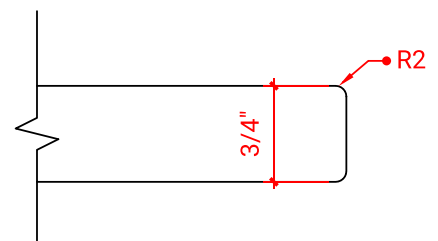

EDGE SIDE VIEW