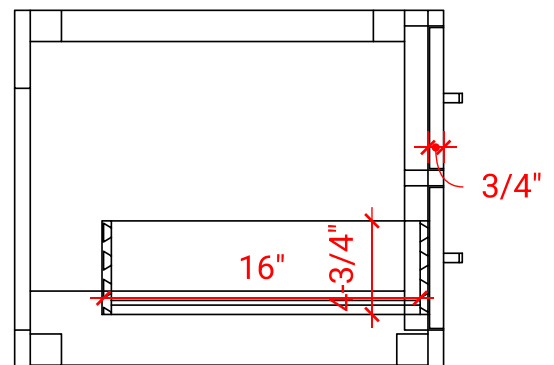

## BASE CABINET DIMENSIONS

36" W x 21.75" D x 18" H

## AVAILABLE COLORS

FRONT VIEW

SIDE VIEW

PLAN VIEW

## OVERALL DIMENSIONS

37" W x 22" D x 0.75" H