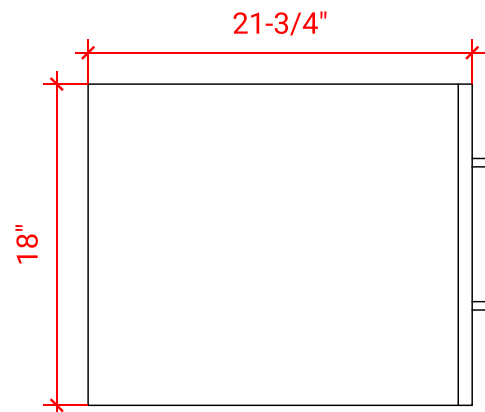

HUTTON 37" CENTER SINK CABINET

ARIEL

W037S

BASE CABINET DIMENSIONS

36" W x 21.75" D x 18" H

FEATURES

- Solid wood frame & plywood panels
- Dovetail drawers and joints
- Soft closing doors & drawers

HARDWARE FINISHES

AVAILABLE COLORS