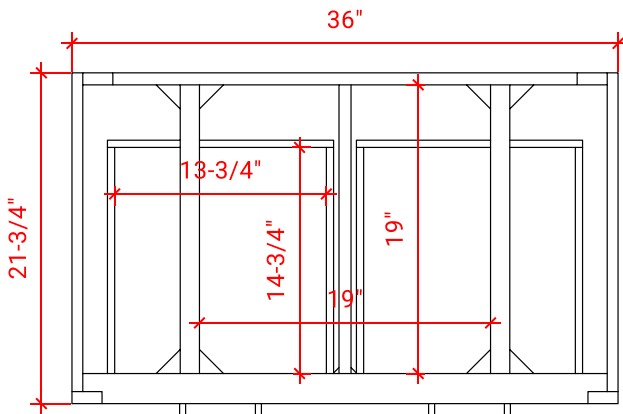

## BASE CABINET DIMENSIONS

36" W x 21.75" D x 18" H

## AVAILABLE COLORS

FRONT VIEW

SIDE VIEW

PLAN VIEW

## OVERALL DIMENSIONS

37" W x 22" D x 0.75" H