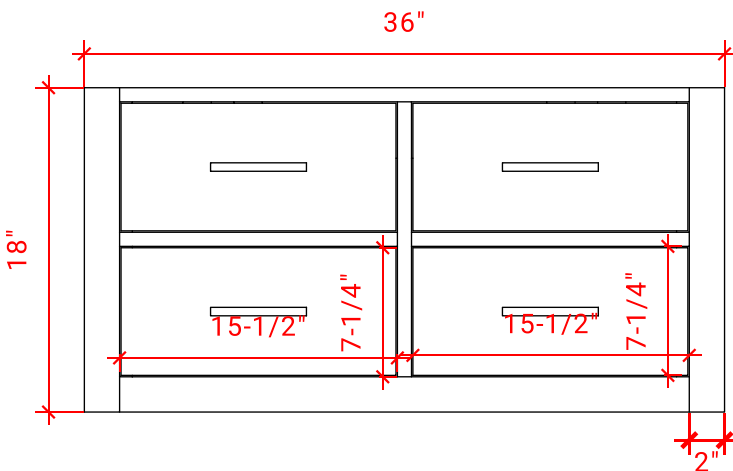

PLAN VIEW

HARDWARE FINISHES

AVAILABLE COLORS

FRONT VIEW