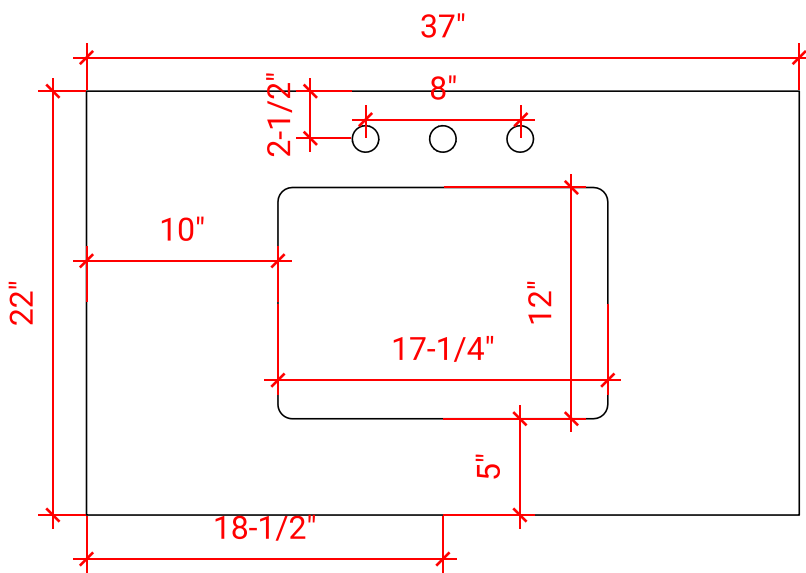

37" RECTANGLE SINK THIN COUNTERTOP

OVERALL DIMENSIONS

37" W x 22" D x 0.75" H

COUNTERTOP OPTIONS

FEATURES

- Solid countertop with mitered edges & seams
- Undermount white rectangular sink
- Pre-drilled for 8" widespread faucet

INCLUDED

- Countertop
- Matching Backsplash
- Sink

COUNTERTOP PLAN VIEW