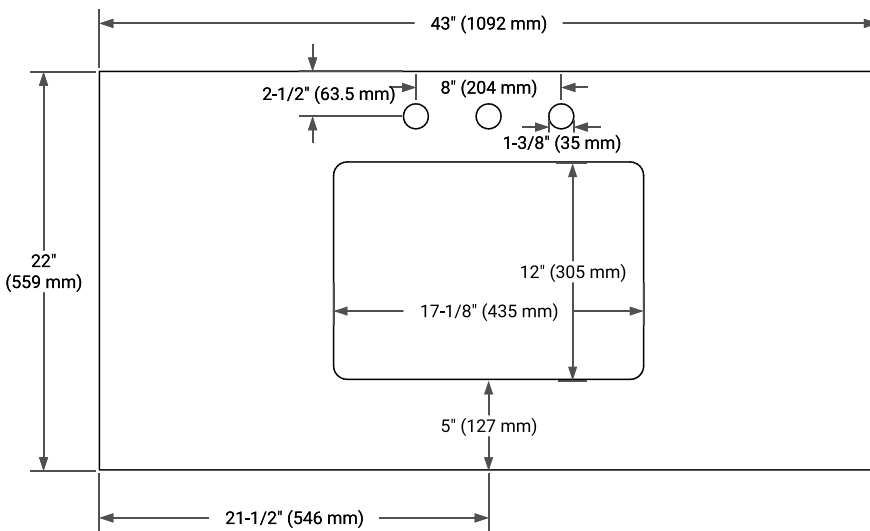

FRONT VIEW

SIDE VIEW

PLAN VIEW

43" SINGLE RECTANGLE SINK COUNTERTOP WITH 0.75 IN. THICKNESS

ARIEL

OVERALL DIMENSIONS

43" W x 22" D x 0.75" H

COUNTERTOP OPTIONS

Carrara Marble

FEATURES

- Solid countertop with mitered edges & seams
- Undermount white rectangular sink
- Pre-drilled for 8" widespread faucet

INCLUDED

- Countertop
- Matching Backsplash
- Rectangle Sink

COUNTERTOP PLAN VIEW

EDGE SIDE VIEW

THREE DIMENSIONAL COUNTERTOP VIEW