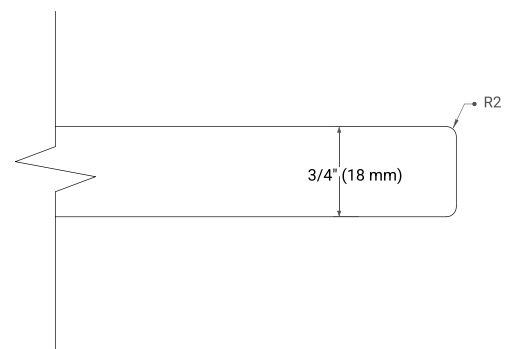

FRONT VIEW

SIDE VIEW

PLAN VIEW

43" SINGLE RECTANGLE SINK COUNTERTOP WITH 0.75 IN. THICKNESS

ARIEL

OVERALL DIMENSIONS

43" W x 22" D x 0.75" H

COUNTERTOP OPTIONS

Carrara Marble

FEATURES

- Solid countertop with mitered edges & seams
- Undermount white rectangular sink
- Pre-drilled for 8" widespread faucet

INCLUDED

- Countertop
- Matching Backsplash
- Rectangle Sink

COUNTERTOP PLAN VIEW

EDGE SIDE VIEW

THREE DIMENSIONAL COUNTERTOP VIEW