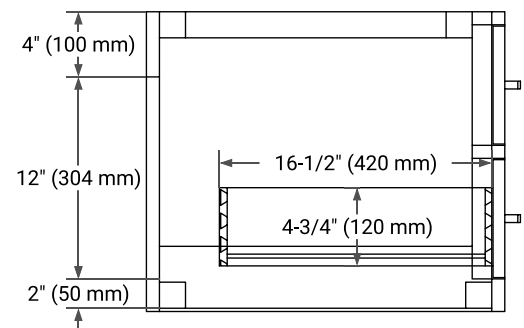

HUTTON 42" SINGLE SINK BASE CABINET

BASE CABINET DIMENSIONS

42" W x 21.5" D x 18" H

FEATURES

- Solid wood frame & plywood panels
- Dovetail drawers and joints
- Soft closing doors & drawers

HARDWARE FINISHES*

FRONT VIEW

SIDE VIEW

PLAN VIEW

43" SINGLE RECTANGLE SINK COUNTERTOP WITH 0.75 IN. THICKNESS

ARIEL

OVERALL DIMENSIONS

43" W x 22" D x 0.75" H

COUNTERTOP OPTIONS

COUNTERTOP PLAN VIEW

EDGE SIDE VIEW

THREE DIMENSIONAL COUNTERTOP VIEW