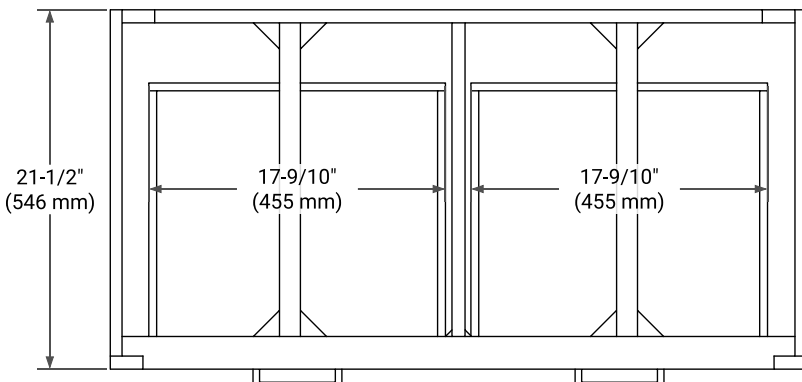

HUTTON 42" SINGLE SINK BASE CABINET

BASE CABINET DIMENSIONS

42" W x 21.5" D x 18" H

FEATURES

- Solid wood frame & plywood panels
- Dovetail drawers and joints
- Soft closing doors & drawers

HARDWARE FINISHES*

FRONT VIEW

SIDE VIEW

PLAN VIEW

43" SINGLE RECTANGLE SINK COUNTERTOP WITH 0.75 IN. THICKNESS

ARIEL

OVERALL DIMENSIONS

43" W x 22" D x 0.75" H

COUNTERTOP OPTIONS

COUNTERTOP PLAN VIEW

EDGE SIDE VIEW

THREE DIMENSIONAL COUNTERTOP VIEW