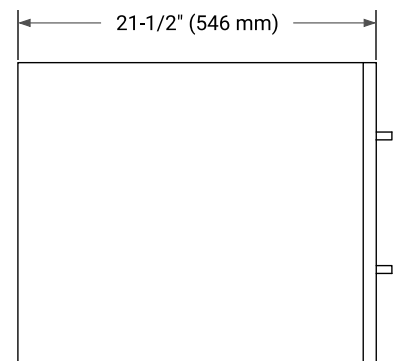

HUTTON 42" SINGLE SINK BASE CABINET

BASE CABINET DIMENSIONS

42" W x 21.5" D x 18" H

FEATURES

- Solid wood frame & plywood panels
- Dovetail drawers and joints
- Soft closing doors & drawers

HARDWARE FINISHES*

FRONT VIEW

SIDE VIEW

PLAN VIEW

43" SINGLE RECTANGLE SINK COUNTERTOP WITH 0.75 IN. THICKNESS

ARIEL

OVERALL DIMENSIONS

43" W x 22" D x 0.75" H

COUNTERTOP OPTIONS

COUNTERTOP PLAN VIEW

EDGE SIDE VIEW

THREE DIMENSIONAL COUNTERTOP VIEW