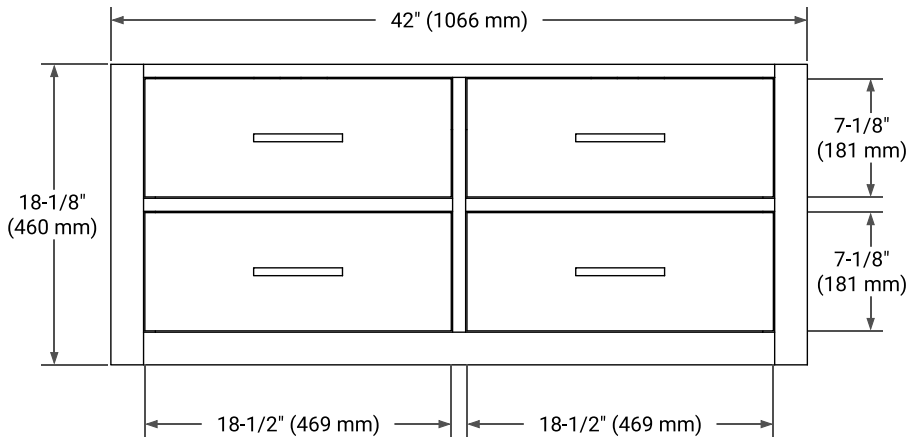

HUTTON 42" SINGLE SINK BASE CABINET

BASE CABINET DIMENSIONS

42" W x 21.5" D x 18" H

FEATURES

- Solid wood frame & plywood panels
- Dovetail drawers and joints
- Soft closing doors & drawers

HARDWARE FINISHES*

FRONT VIEW

SIDE VIEW

PLAN VIEW

43" SINGLE RECTANGLE SINK COUNTERTOP WITH 0.75 IN. THICKNESS

ARIEL

OVERALL DIMENSIONS

43" W x 22" D x 0.75" H

COUNTERTOP OPTIONS

Carrara Marble

FEATURES

- Solid countertop with mitered edges & seams
- Undermount white rectangular sink
- Pre-drilled for 8" widespread faucet

INCLUDED

- Countertop
- Matching Backsplash
- Rectangle Sink

COUNTERTOP PLAN VIEW

EDGE SIDE VIEW

THREE DIMENSIONAL COUNTERTOP VIEW