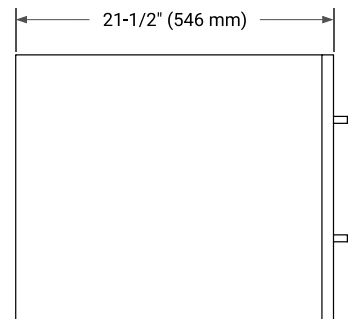

HUTTON 60" SINGLE SINK BASE CABINET

BASE CABINET DIMENSIONS

60" W x 21.5" D x 18" H

FEATURES

- Solid wood frame & plywood panels
- Dovetail drawers and joints
- Soft closing doors & drawers

HARDWARE FINISHES*

FRONT VIEW

SIDE VIEW

PLAN VIEW

61" SINGLE RECTANGLE SINK COUNTERTOP WITH 0.75 IN. THICKNESS

ARIEL

OVERALL DIMENSIONS

61" W x 22" D x 0.75" H

COUNTERTOP OPTIONS

COUNTERTOP PLAN VIEW

EDGE SIDE VIEW

THREE DIMENSIONAL COUNTERTOP VIEW