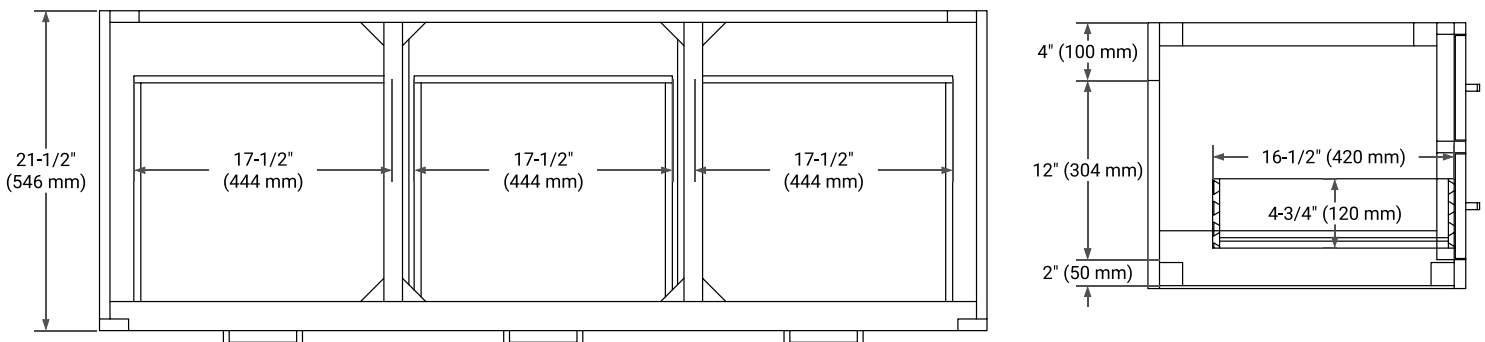

HUTTON 60" SINGLE SINK BASE CABINET

BASE CABINET DIMENSIONS

60" W x 21.5" D x 18" H

FEATURES

- Solid wood frame & plywood panels
- Dovetail drawers and joints
- Soft closing doors & drawers

HARDWARE FINISHES*

FRONT VIEW

SIDE VIEW

PLAN VIEW

61" SINGLE RECTANGLE SINK COUNTERTOP WITH 0.75 IN. THICKNESS

ARIEL

OVERALL DIMENSIONS

61" W x 22" D x 0.75" H

COUNTERTOP OPTIONS

Carrara Marble

FEATURES

- Solid countertop with mitered edges & seams
- Undermount white rectangular sink
- Pre-drilled for 8" widespread faucet

INCLUDED

- Countertop
- Matching Backsplash
- Rectangle Sink

COUNTERTOP PLAN VIEW

EDGE SIDE VIEW

THREE DIMENSIONAL COUNTERTOP VIEW