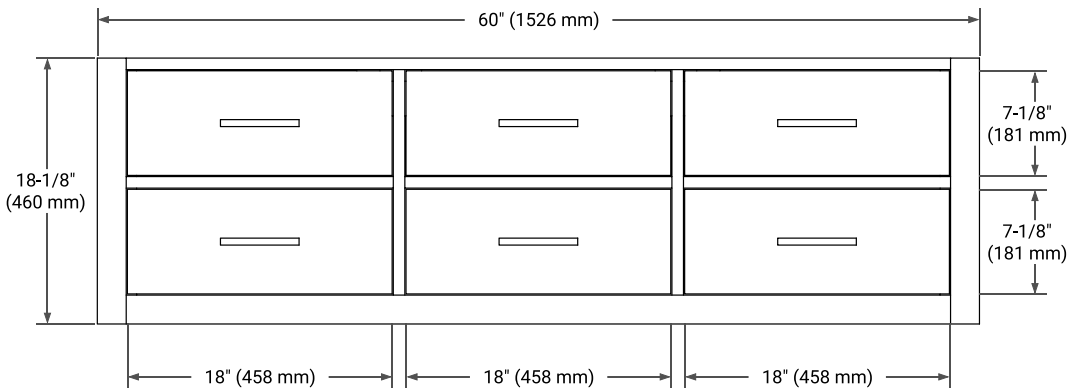

HUTTON 60" SINGLE SINK BASE CABINET

BASE CABINET DIMENSIONS

60" W x 21.5" D x 18" H

FEATURES

- Solid wood frame & plywood panels
- Dovetail drawers and joints
- Soft closing doors & drawers

HARDWARE FINISHES*

FRONT VIEW

SIDE VIEW

PLAN VIEW

61" SINGLE RECTANGLE SINK COUNTERTOP WITH 0.75 IN. THICKNESS

ARIEL

OVERALL DIMENSIONS

61" W x 22" D x 0.75" H

COUNTERTOP OPTIONS

Carrara Marble

FEATURES

- Solid countertop with mitered edges & seams
- Undermount white rectangular sink
- Pre-drilled for 8" widespread faucet

INCLUDED

- Countertop
- Matching Backsplash
- Rectangle Sink

COUNTERTOP PLAN VIEW

EDGE SIDE VIEW

THREE DIMENSIONAL COUNTERTOP VIEW