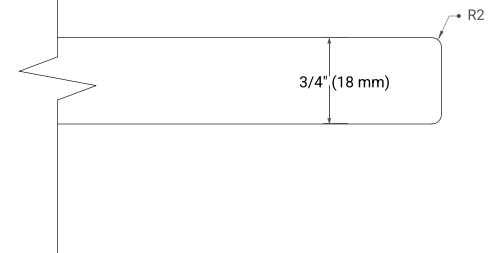

FRONT VIEW

SIDE VIEW

PLAN VIEW

61" SINGLE RECTANGLE SINK COUNTERTOP WITH 0.75 IN. THICKNESS

ARIEL

OVERALL DIMENSIONS

61" W x 22" D x 0.75" H

COUNTERTOP OPTIONS

Carrara Marble

FEATURES

- Solid countertop with mitered edges & seams
- Undermount white rectangular sink
- Pre-drilled for 8" widespread faucet

INCLUDED

- Countertop
- Matching Backsplash
- Rectangle Sink

COUNTERTOP PLAN VIEW

EDGE SIDE VIEW

THREE DIMENSIONAL COUNTERTOP VIEW