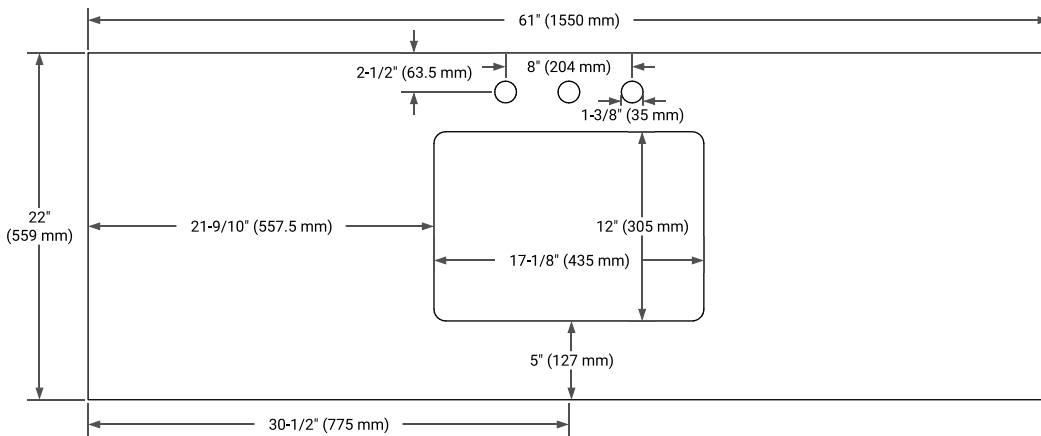

FRONT VIEW

SIDE VIEW

PLAN VIEW

61" SINGLE RECTANGLE SINK COUNTERTOP WITH 0.75 IN. THICKNESS

ARIEL

OVERALL DIMENSIONS

61" W x 22" D x 0.75" H

COUNTERTOP OPTIONS

Carrara Marble

FEATURES

- Solid countertop with mitered edges & seams
- Undermount white rectangular sink
- Pre-drilled for 8" widespread faucet

INCLUDED

- Countertop
- Matching Backsplash
- Rectangle Sink

COUNTERTOP PLAN VIEW

EDGE SIDE VIEW

THREE DIMENSIONAL COUNTERTOP VIEW