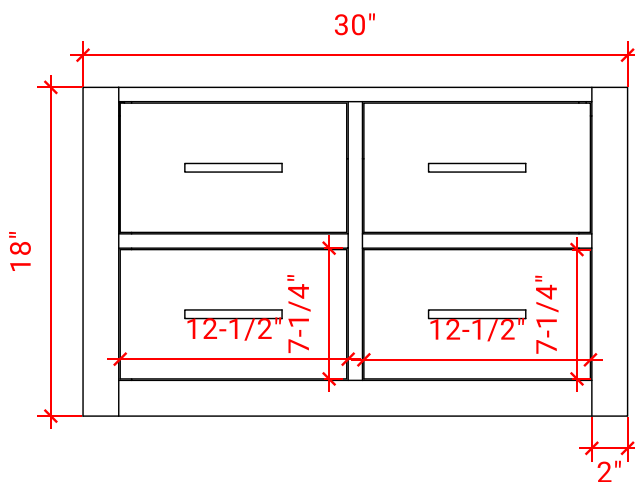

AVAILABLE COLORS

White Grey Black

FRONT VIEW