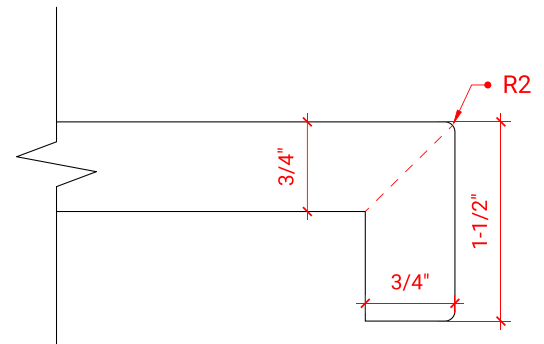

HUTTON 30" CENTER SINK CABINET

ARIEL

W030S

BASE CABINET DIMENSIONS

30" W x 21.75" D x 18" H

FEATURES

- Solid wood frame & plywood panels
- Dovetail drawers and joints
- Soft closing doors & drawers

HARDWARE FINISHES

OVERALL DIMENSIONS

30.5" W x 22" D x 1.5" H

COUNTERTOP OPTIONS

Carrara Marble
CW-031S-OVL-CT

White Quartz
WQ-031S-OVL-CT

FEATURES

- Solid countertop with mitered edges & seams
- Undermount white oval sink
- Pre-drilled for 8" widespread faucet

INCLUDED

- Countertop
- Matching Backsplash
- Sink

COUNTERTOP PLAN VIEW

EDGE SIDE VIEW

THREE DIMENSIONAL COUNTERTOP VIEW