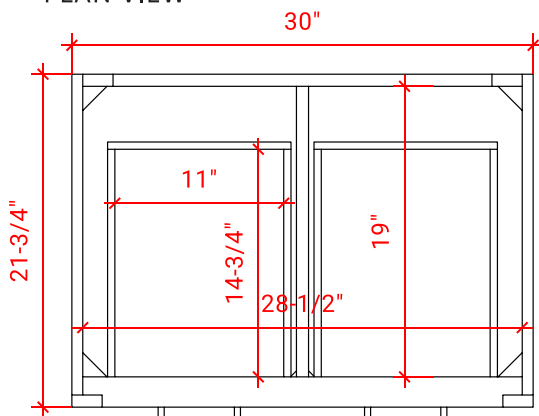

HUTTON 30" CENTER SINK CABINET

ARIEL

W030S

BASE CABINET DIMENSIONS

30" W x 21.75" D x 18" H

FEATURES

- Solid wood frame & plywood panels
- Dovetail drawers and joints
- Soft closing doors & drawers

HARDWARE FINISHES

Satin Nickel Satin Brass Satin Black

AVAILABLE COLORS

White Grey Black

PLAN VIEW