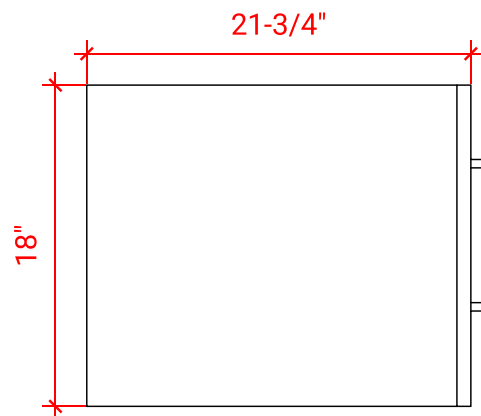

HUTTON 30" CENTER SINK CABINET

ARIEL

W030S

BASE CABINET DIMENSIONS

30" W x 21.75" D x 18" H

FEATURES

- Solid wood frame & plywood panels
- Dovetail drawers and joints
- Soft closing doors & drawers

HARDWARE FINISHES

Satin Nickel Satin Brass Satin Black

AVAILABLE COLORS

White Grey Black

FRONT VIEW

SIDE VIEW

PLAN VIEW

30.5" OVAL SINK THIN COUNTERTOP

ARIEL

OVERALL DIMENSIONS

30.5" W x 22" D x 1.5" H

COUNTERTOP OPTIONS

Carrara Marble
CW-031S-OVL-CT

White Quartz
WQ-031S-OVL-CT

FEATURES

- Solid countertop with mitered edges & seams
- Undermount white oval sink
- Pre-drilled for 8" widespread faucet

INCLUDED

- Countertop
- Matching Backsplash
- Sink

COUNTERTOP PLAN VIEW

EDGE SIDE VIEW

THREE DIMENSIONAL COUNTERTOP VIEW