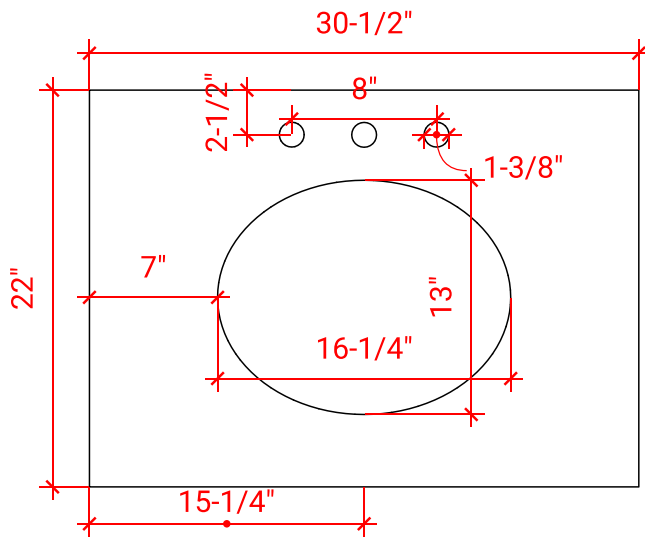

HUTTON 30" CENTER SINK CABINET

ARIEL

W030S

BASE CABINET DIMENSIONS

30" W x 21.75" D x 18" H

FEATURES

- Solid wood frame & plywood panels
- Dovetail drawers and joints
- Soft closing doors & drawers

HARDWARE FINISHES

OVERALL DIMENSIONS

30.5" W x 22" D x 1.5" H

COUNTERTOP OPTIONS

Carrara Marble
CW-031S-OVL-CT

White Quartz
WQ-031S-OVL-CT

FEATURES

- Solid countertop with mitered edges & seams
- Undermount white oval sink
- Pre-drilled for 8" widespread faucet

INCLUDED

- Countertop
- Matching Backsplash
- Sink

COUNTERTOP PLAN VIEW

EDGE SIDE VIEW

THREE DIMENSIONAL COUNTERTOP VIEW