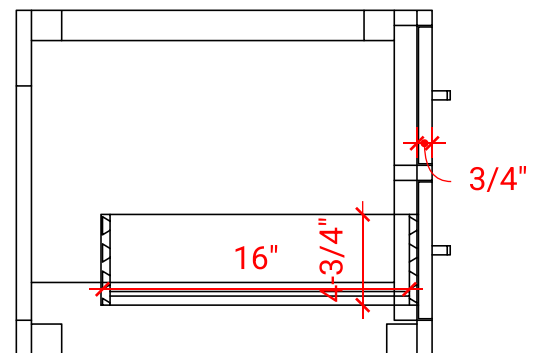

HUTTON 30" CENTER SINK CABINET

ARIEL

W030S

BASE CABINET DIMENSIONS

30" W x 21.75" D x 18" H

FEATURES

- Solid wood frame & plywood panels
- Dovetail drawers and joints
- Soft closing doors & drawers

HARDWARE FINISHES

Satin Nickel Satin Brass Satin Black

AVAILABLE COLORS

White Grey Black

PLAN VIEW