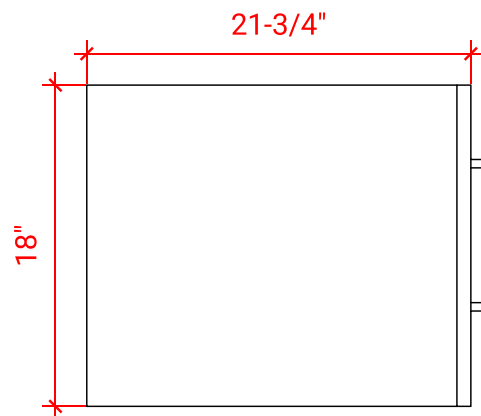

HUTTON 30" CENTER SINK CABINET

ARIEL

W030S

BASE CABINET DIMENSIONS

30" W x 21.75" D x 18" H

FEATURES

- Solid wood frame & plywood panels
- Dovetail drawers and joints
- Soft closing doors & drawers

HARDWARE FINISHES

Satin Nickel Satin Brass Satin Black

AVAILABLE COLORS

White Grey Black

FRONT VIEW

SIDE VIEW

PLAN VIEW

30.5" RECTANGLE SINK THIN COUNTERTOP

ARIEL

OVERALL DIMENSIONS

30.5" W x 22" D x 1.5" H

COUNTERTOP OPTIONS

Carrara Marble
CW-031S-REC-CT

White Quartz
WQ-031S-REC-CT

FEATURES

- Solid countertop with mitered edges & seams
- Undermount white oval sink
- Pre-drilled for 8" widespread faucet

INCLUDED

- Countertop
- Matching Backsplash
- Sink

COUNTERTOP PLAN VIEW

EDGE SIDE VIEW

THREE DIMENSIONAL COUNTERTOP VIEW