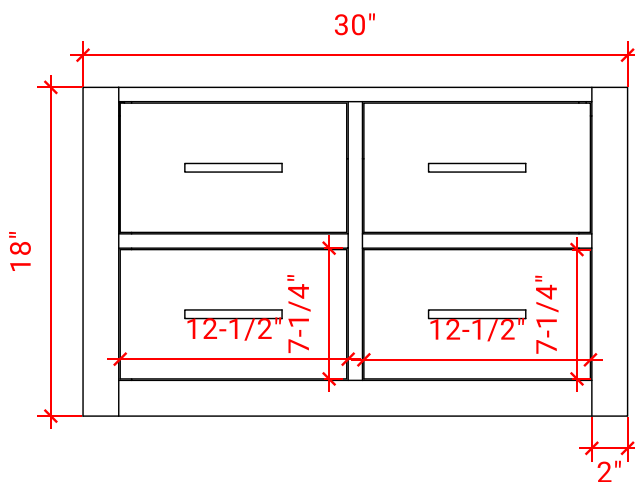

HUTTON 30" CENTER SINK CABINET

ARIEL

W030S

BASE CABINET DIMENSIONS

30" W x 21.75" D x 18" H

FEATURES

- Solid wood frame & plywood panels
- Dovetail drawers and joints
- Soft closing doors & drawers

HARDWARE FINISHES

Satin Nickel Satin Brass Satin Black

AVAILABLE COLORS

White Grey Black

FRONT VIEW

SIDE VIEW

PLAN VIEW

30.5" RECTANGLE SINK THIN COUNTERTOP

ARIEL

OVERALL DIMENSIONS

30.5" W x 22" D x 1.5" H

COUNTERTOP OPTIONS

Carrara Marble
CW-031S-REC-CT

White Quartz
WQ-031S-REC-CT

FEATURES

- Solid countertop with mitered edges & seams
- Undermount white oval sink
- Pre-drilled for 8" widespread faucet

INCLUDED

- Countertop
- Matching Backsplash
- Sink

COUNTERTOP PLAN VIEW

EDGE SIDE VIEW

THREE DIMENSIONAL COUNTERTOP VIEW