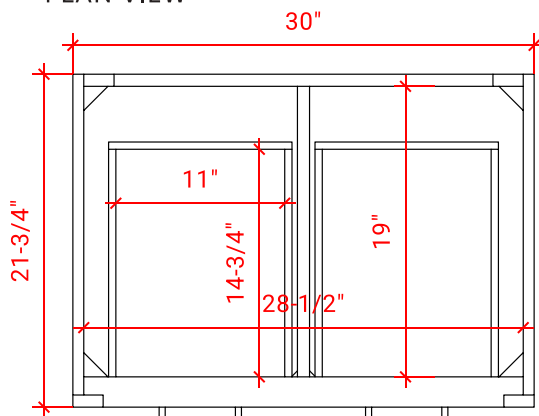

HUTTON 30" CENTER SINK CABINET

ARIEL

W030S

BASE CABINET DIMENSIONS

30" W x 21.75" D x 18" H

FEATURES

- Solid wood frame & plywood panels
- Dovetail drawers and joints
- Soft closing doors & drawers

HARDWARE FINISHES

Satin Nickel Satin Brass Satin Black

AVAILABLE COLORS

White Grey Black

PLAN VIEW