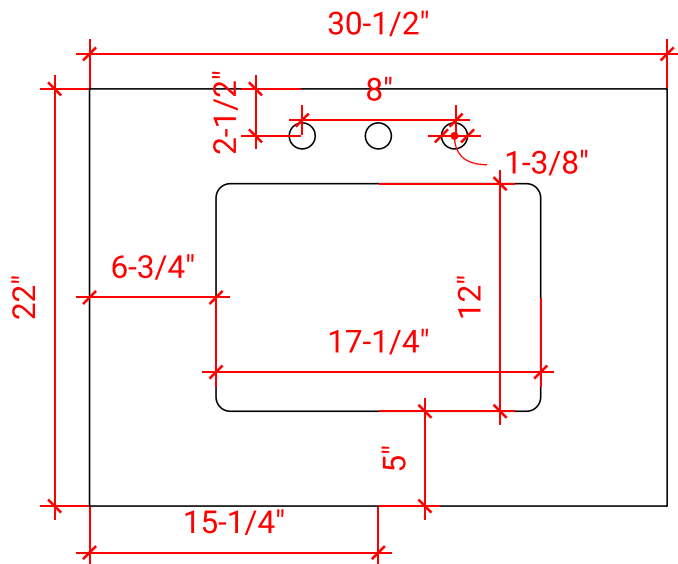

HUTTON 30" CENTER SINK CABINET

ARIEL

W030S

BASE CABINET DIMENSIONS

30" W x 21.75" D x 18" H

FEATURES

- Solid wood frame & plywood panels
- Dovetail drawers and joints
- Soft closing doors & drawers

HARDWARE FINISHES

OVERALL DIMENSIONS

30.5" W x 22" D x 1.5" H

COUNTERTOP OPTIONS

Carrara Marble
CW-031S-REC-CT

White Quartz
WQ-031S-REC-CT

FEATURES

- Solid countertop with mitered edges & seams
- Undermount white oval sink
- Pre-drilled for 8" widespread faucet

INCLUDED

- Countertop
- Matching Backsplash
- Sink

COUNTERTOP PLAN VIEW

EDGE SIDE VIEW

THREE DIMENSIONAL COUNTERTOP VIEW