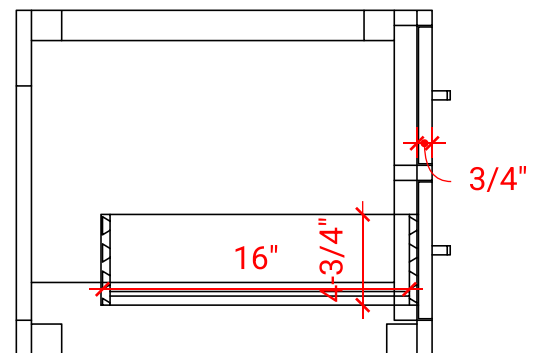

HUTTON 30" CENTER SINK CABINET

ARIEL

W030S

BASE CABINET DIMENSIONS

30" W x 21.75" D x 18" H

FEATURES

- Solid wood frame & plywood panels
- Dovetail drawers and joints
- Soft closing doors & drawers

HARDWARE FINISHES

Satin Nickel Satin Brass Satin Black

AVAILABLE COLORS

White Grey Black

PLAN VIEW