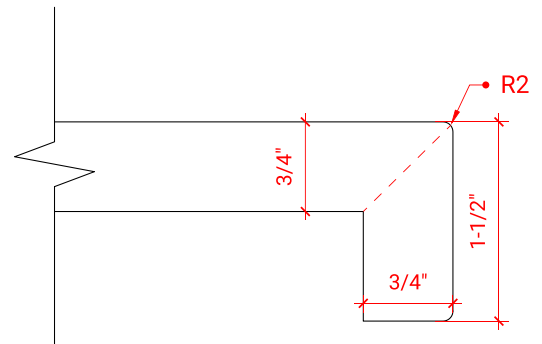

HUTTON 30" CENTER SINK CABINET

ARIEL

W030S

BASE CABINET DIMENSIONS

30" W x 21.75" D x 18" H

FEATURES

- Solid wood frame & plywood panels
- Dovetail drawers and joints
- Soft closing doors & drawers

HARDWARE FINISHES

OVERALL DIMENSIONS

30.5" W x 22" D x 1.5" H

COUNTERTOP OPTIONS

Carrara Marble
CW-031S-REC-CT

White Quartz
WQ-031S-REC-CT

FEATURES

- Solid countertop with mitered edges & seams
- Undermount white oval sink
- Pre-drilled for 8" widespread faucet

INCLUDED

- Countertop
- Matching Backsplash
- Sink

COUNTERTOP PLAN VIEW

EDGE SIDE VIEW

THREE DIMENSIONAL COUNTERTOP VIEW