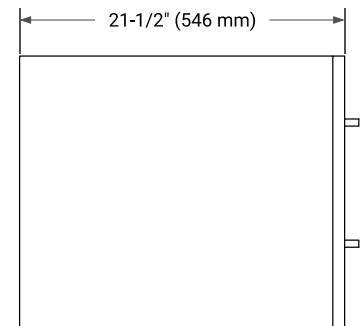

HUTTON 54" SINGLE SINK BASE CABINET

BASE CABINET DIMENSIONS

54" W x 21.5" D x 18" H

FEATURES

- Solid wood frame & plywood panels
- Dovetail drawers and joints
- Soft closing doors & drawers

HARDWARE FINISHES*

FRONT VIEW

SIDE VIEW

PLAN VIEW

55" SINGLE RECTANGLE SINK COUNTERTOP WITH 1.5 IN. THICKNESS

ARIEL

OVERALL DIMENSIONS

55" W x 22" D x 1.5" H

COUNTERTOP OPTIONS

COUNTERTOP PLAN VIEW

EDGE SIDE VIEW

THREE DIMENSIONAL COUNTERTOP VIEW