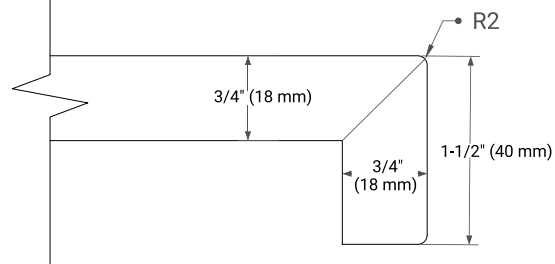

FRONT VIEW

SIDE VIEW

PLAN VIEW

55" SINGLE RECTANGLE SINK COUNTERTOP WITH 1.5 IN. THICKNESS

ARIEL

OVERALL DIMENSIONS

55" W x 22" D x 1.5" H

COUNTERTOP OPTIONS

Carrara Marble

White Quartz

FEATURES

- Solid countertop with mitered edges & seams
- Undermount white rectangular sink
- Pre-drilled for 8" widespread faucet

INCLUDED

- Countertop
- Matching Backsplash
- Rectangle Sink

COUNTERTOP PLAN VIEW

EDGE SIDE VIEW

THREE DIMENSIONAL COUNTERTOP VIEW