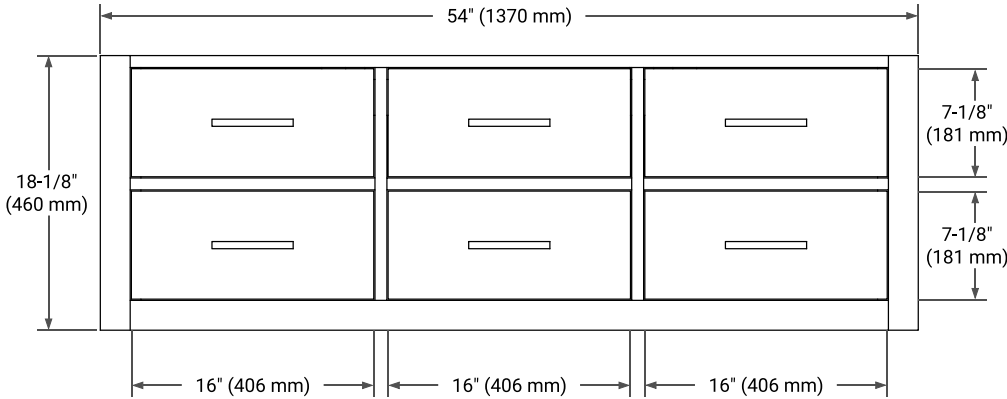

HUTTON 54" SINGLE SINK BASE CABINET

BASE CABINET DIMENSIONS

54" W x 21.5" D x 18" H

FEATURES

- Solid wood frame & plywood panels
- Dovetail drawers and joints
- Soft closing doors & drawers

HARDWARE FINISHES*

FRONT VIEW

SIDE VIEW

PLAN VIEW

55" SINGLE RECTANGLE SINK COUNTERTOP WITH 1.5 IN. THICKNESS

ARIEL

OVERALL DIMENSIONS

55" W x 22" D x 1.5" H

COUNTERTOP OPTIONS

COUNTERTOP PLAN VIEW

EDGE SIDE VIEW

THREE DIMENSIONAL COUNTERTOP VIEW