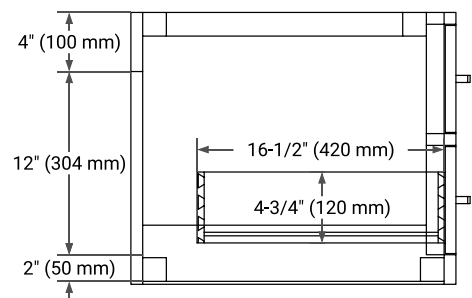

HUTTON 54" SINGLE SINK BASE CABINET

BASE CABINET DIMENSIONS

54" W x 21.5" D x 18" H

FEATURES

- Solid wood frame & plywood panels
- Dovetail drawers and joints
- Soft closing doors & drawers

HARDWARE FINISHES*

FRONT VIEW

SIDE VIEW

PLAN VIEW

55" SINGLE RECTANGLE SINK COUNTERTOP WITH 1.5 IN. THICKNESS

ARIEL

OVERALL DIMENSIONS

55" W x 22" D x 1.5" H

COUNTERTOP OPTIONS

COUNTERTOP PLAN VIEW

EDGE SIDE VIEW

THREE DIMENSIONAL COUNTERTOP VIEW