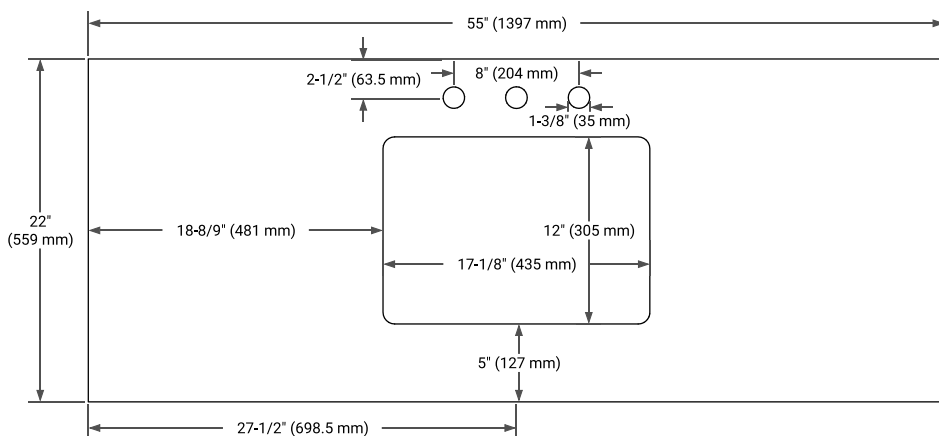

FRONT VIEW

SIDE VIEW

PLAN VIEW

55" SINGLE RECTANGLE SINK COUNTERTOP WITH 1.5 IN. THICKNESS

ARIEL

OVERALL DIMENSIONS

55" W x 22" D x 1.5" H

COUNTERTOP OPTIONS

Carrara Marble

White Quartz

FEATURES

- Solid countertop with mitered edges & seams
- Undermount white rectangular sink
- Pre-drilled for 8" widespread faucet

INCLUDED

- Countertop
- Matching Backsplash
- Rectangle Sink

COUNTERTOP PLAN VIEW

EDGE SIDE VIEW

THREE DIMENSIONAL COUNTERTOP VIEW