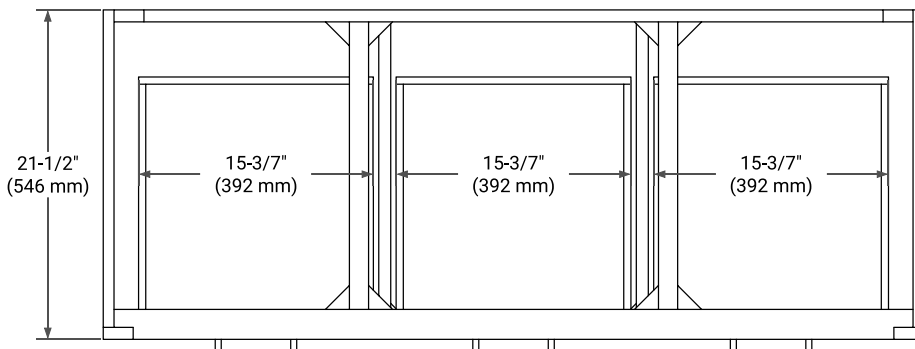

HUTTON 54" SINGLE SINK BASE CABINET

BASE CABINET DIMENSIONS

54" W x 21.5" D x 18" H

FEATURES

- Solid wood frame & plywood panels
- Dovetail drawers and joints
- Soft closing doors & drawers

HARDWARE FINISHES*

FRONT VIEW

SIDE VIEW

PLAN VIEW

55" SINGLE RECTANGLE SINK COUNTERTOP WITH 1.5 IN. THICKNESS

ARIEL

OVERALL DIMENSIONS

55" W x 22" D x 1.5" H

COUNTERTOP OPTIONS

COUNTERTOP PLAN VIEW

EDGE SIDE VIEW

THREE DIMENSIONAL COUNTERTOP VIEW