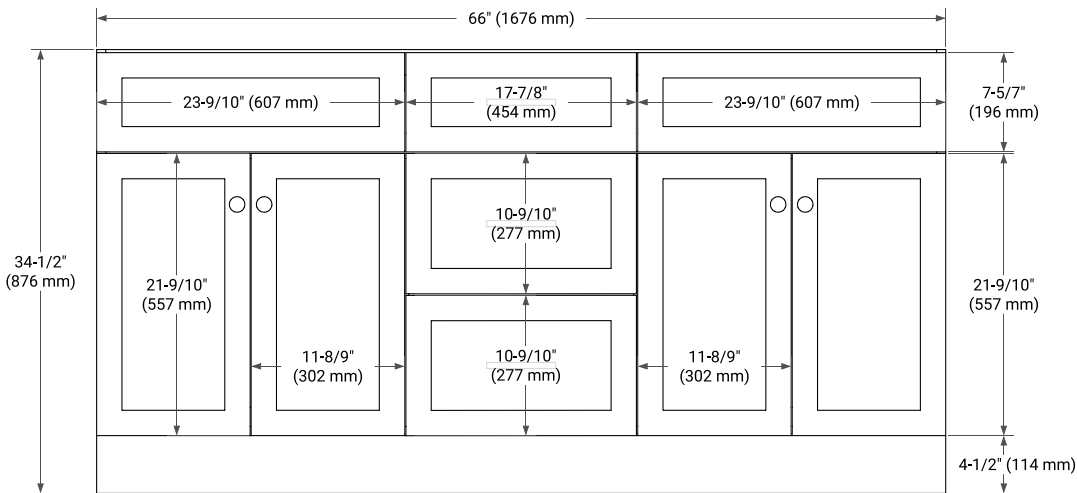

HAMLET 66" DOUBLE SINK BASE CABINET

BASE CABINET DIMENSIONS

66" W x 21.5" D x 34.5" H

FEATURES

- Solid wood frame & plywood panels
- Dovetail drawers and joints
- Soft closing doors & drawers

HARDWARE FINISHES*

White Grey Midnight Blue Black

FRONT VIEW

SIDE VIEW

PLAN VIEW

67" DOUBLE RECTANGLE SINK COUNTERTOP WITH 1.5 IN. THICKNESS

ARIEL

OVERALL DIMENSIONS

67" W x 22" D x 1.5" H

COUNTERTOP OPTIONS

Carrara Marble

White Quartz

FEATURES

- Solid countertop with mitered edges & seams
- Undermount white rectangular sink
- Pre-drilled for 8" widespread faucet

INCLUDED

- Countertop
- Matching Backsplash
- Rectangle Sinks

COUNTERTOP PLAN VIEW

EDGE SIDE VIEW

THREE DIMENSIONAL COUNTERTOP VIEW