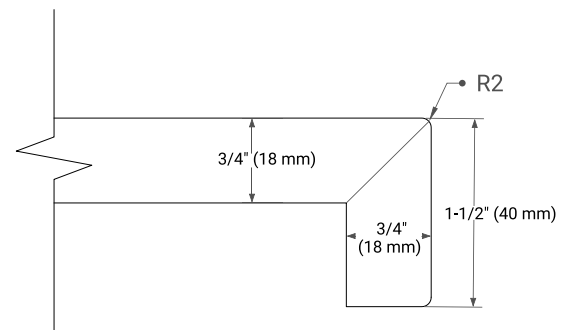

HAMLET 66" DOUBLE SINK BASE CABINET

BASE CABINET DIMENSIONS

66" W x 21.5" D x 34.5" H

FEATURES

- Solid wood frame & plywood panels
- Dovetail drawers and joints
- Soft closing doors & drawers

HARDWARE FINISHES*

White Grey Midnight Blue Black

FRONT VIEW

SIDE VIEW

PLAN VIEW

67" DOUBLE RECTANGLE SINK COUNTERTOP WITH 1.5 IN. THICKNESS

ARIEL

OVERALL DIMENSIONS

67" W x 22" D x 1.5" H

COUNTERTOP OPTIONS

Carrara Marble

White Quartz

FEATURES

- Solid countertop with mitered edges & seams
- Undermount white rectangular sink
- Pre-drilled for 8" widespread faucet

INCLUDED

- Countertop
- Matching Backsplash
- Rectangle Sinks

COUNTERTOP PLAN VIEW

EDGE SIDE VIEW

THREE DIMENSIONAL COUNTERTOP VIEW