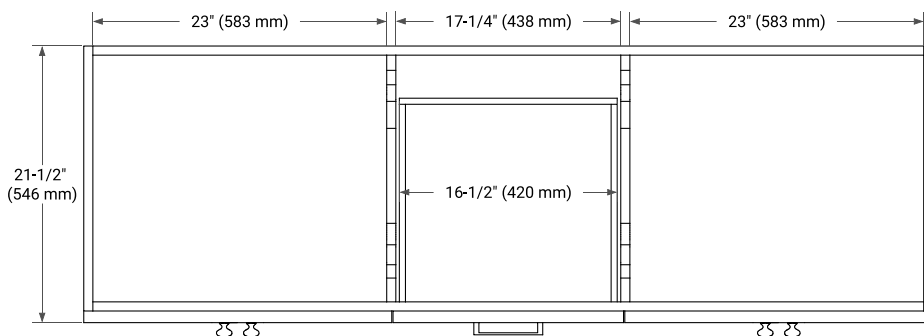

HAMLET 66" DOUBLE SINK BASE CABINET

BASE CABINET DIMENSIONS

66" W x 21.5" D x 34.5" H

FEATURES

- Solid wood frame & plywood panels
- Dovetail drawers and joints
- Soft closing doors & drawers

HARDWARE FINISHES*

White Grey Midnight Blue Black

FRONT VIEW

SIDE VIEW

PLAN VIEW

67" DOUBLE RECTANGLE SINK COUNTERTOP WITH 1.5 IN. THICKNESS

ARIEL

OVERALL DIMENSIONS

67" W x 22" D x 1.5" H

COUNTERTOP OPTIONS

Carrara Marble

White Quartz

FEATURES

- Solid countertop with mitered edges & seams
- Undermount white rectangular sink
- Pre-drilled for 8" widespread faucet

INCLUDED

- Countertop
- Matching Backsplash
- Rectangle Sinks

COUNTERTOP PLAN VIEW

EDGE SIDE VIEW

THREE DIMENSIONAL COUNTERTOP VIEW