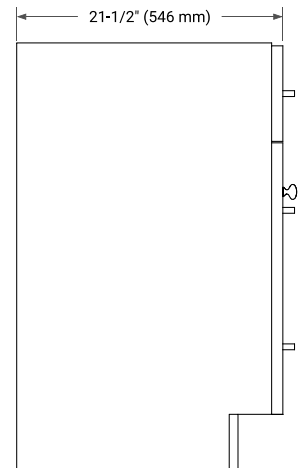

HAMLET 66" DOUBLE SINK BASE CABINET

BASE CABINET DIMENSIONS

66" W x 21.5" D x 34.5" H

FEATURES

- Solid wood frame & plywood panels
- Dovetail drawers and joints
- Soft closing doors & drawers

HARDWARE FINISHES*

White Grey Midnight Blue Black

FRONT VIEW

SIDE VIEW

PLAN VIEW

67" DOUBLE RECTANGLE SINK COUNTERTOP WITH 1.5 IN. THICKNESS

ARIEL

OVERALL DIMENSIONS

67" W x 22" D x 1.5" H

COUNTERTOP PLAN VIEW

EDGE SIDE VIEW

THREE DIMENSIONAL COUNTERTOP VIEW