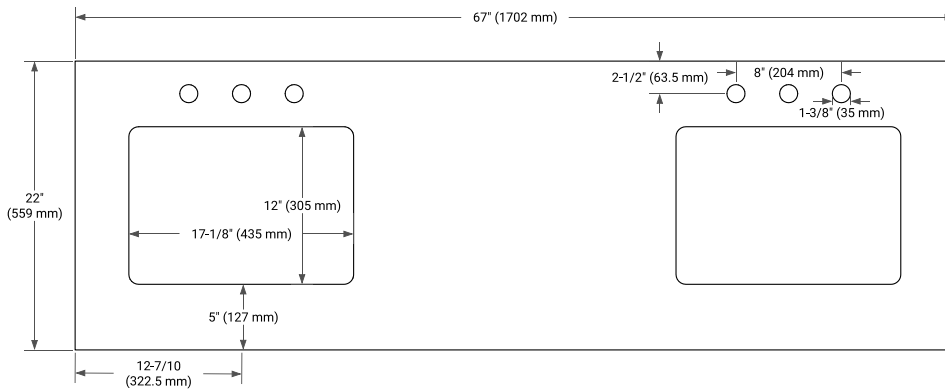

HAMLET 66" DOUBLE SINK BASE CABINET

BASE CABINET DIMENSIONS

66" W x 21.5" D x 34.5" H

FEATURES

- Solid wood frame & plywood panels
- Dovetail drawers and joints
- Soft closing doors & drawers

HARDWARE FINISHES*

White Grey Midnight Blue Black

FRONT VIEW

SIDE VIEW

PLAN VIEW

67" DOUBLE RECTANGLE SINK COUNTERTOP WITH 1.5 IN. THICKNESS

ARIEL

OVERALL DIMENSIONS

67" W x 22" D x 1.5" H

COUNTERTOP OPTIONS

Carrara Marble

White Quartz

FEATURES

- Solid countertop with mitered edges & seams
- Undermount white rectangular sink
- Pre-drilled for 8" widespread faucet

INCLUDED

- Countertop
- Matching Backsplash
- Rectangle Sinks

COUNTERTOP PLAN VIEW

EDGE SIDE VIEW

THREE DIMENSIONAL COUNTERTOP VIEW