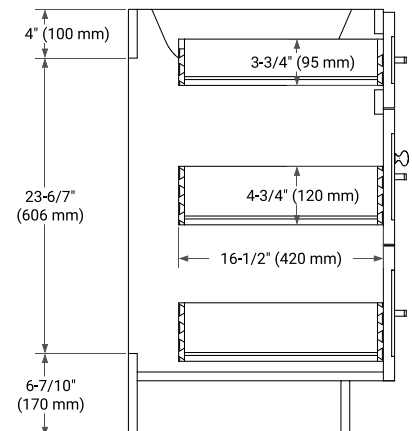

HAMLET 66" DOUBLE SINK BASE CABINET

BASE CABINET DIMENSIONS

66" W x 21.5" D x 34.5" H

FEATURES

- Solid wood frame & plywood panels
- Dovetail drawers and joints
- Soft closing doors & drawers

HARDWARE FINISHES*

White Grey Midnight Blue Black

FRONT VIEW

SIDE VIEW

PLAN VIEW

67" DOUBLE RECTANGLE SINK COUNTERTOP WITH 1.5 IN. THICKNESS

ARIEL

OVERALL DIMENSIONS

67" W x 22" D x 1.5" H

COUNTERTOP PLAN VIEW

EDGE SIDE VIEW

THREE DIMENSIONAL COUNTERTOP VIEW