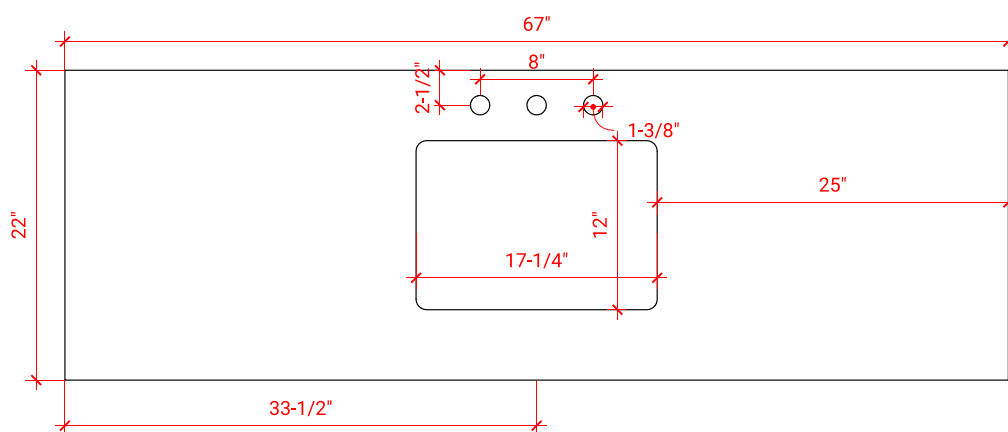

HAMLET 66" SINGLE SINK BASE CABINET

ARIEL

F066S

BASE CABINET DIMENSIONS

66" W x 21.5" D x 34.5" H

FEATURES

- Solid wood frame & plywood panels
- Dovetail drawers and joints
- Soft closing doors & drawers

HARDWARE FINISHES

OVERALL DIMENSIONS

67" W x 22" D x 0.75" H

COUNTERTOP OPTIONS

Carrara Marble
CW2-067S-REC-CT

FEATURES

- Solid countertop with mitered edges & seams
- Undermount white rectangular sink
- Pre-drilled for 8" widespread faucet

INCLUDED

- Countertop
- Matching Backsplash
- Rectangle Sink

COUNTERTOP PLAN VIEW

EDGE SIDE VIEW

THREE DIMENSIONAL COUNTERTOP VIEW