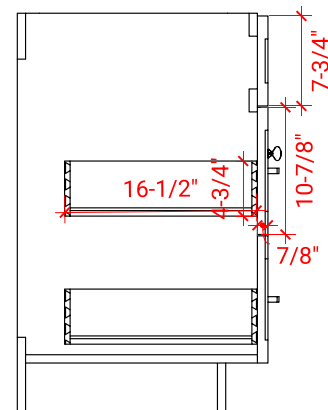

HAMLET 66" SINGLE SINK BASE CABINET

ARIEL

F066S

BASE CABINET DIMENSIONS

66" W x 21.5" D x 34.5" H

FEATURES

- Solid wood frame & plywood panels
- Dovetail drawers and joints
- Soft closing doors & drawers

HARDWARE FINISHES

Brushed Nickel Satin Brass Matte Black Polished Chrome

AVAILABLE COLORS

White Grey Midnight Blue Black

FRONT VIEW

SIDE VIEW

PLAN VIEW

67" SINGLE RECTANGLE SINK COUNTERTOP WITH 0.75 IN. THICKNESS

ARIEL

OVERALL DIMENSIONS

67" W x 22" D x 0.75" H

COUNTERTOP OPTIONS

Carrara Marble
CW2-067S-REC-CT

FEATURES

- Solid countertop with mitered edges & seams
- Undermount white rectangular sink
- Pre-drilled for 8" widespread faucet

INCLUDED

- Countertop
- Matching Backsplash
- Rectangle Sink

COUNTERTOP PLAN VIEW

EDGE SIDE VIEW

THREE DIMENSIONAL COUNTERTOP VIEW