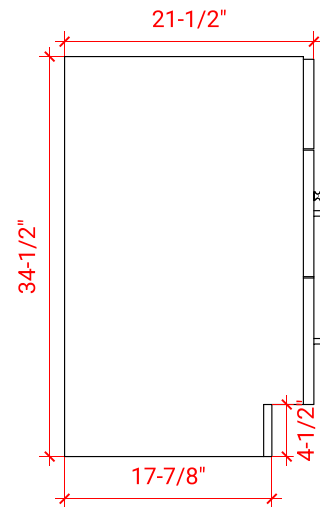

HAMLET 66" SINGLE SINK BASE CABINET

ARIEL

F066S

BASE CABINET DIMENSIONS

66" W x 21.5" D x 34.5" H

FEATURES

- Solid wood frame & plywood panels
- Dovetail drawers and joints
- Soft closing doors & drawers

HARDWARE FINISHES

Brushed Nickel Satin Brass Matte Black Polished Chrome

AVAILABLE COLORS

White Grey Midnight Blue Black

FRONT VIEW

SIDE VIEW

PLAN VIEW

67" SINGLE RECTANGLE SINK COUNTERTOP WITH 0.75 IN. THICKNESS

ARIEL

OVERALL DIMENSIONS

67" W x 22" D x 0.75" H

COUNTERTOP OPTIONS

Carrara Marble
CW2-067S-REC-CT

FEATURES

- Solid countertop with mitered edges & seams
- Undermount white rectangular sink
- Pre-drilled for 8" widespread faucet

INCLUDED

- Countertop
- Matching Backsplash
- Rectangle Sink

COUNTERTOP PLAN VIEW

EDGE SIDE VIEW

THREE DIMENSIONAL COUNTERTOP VIEW