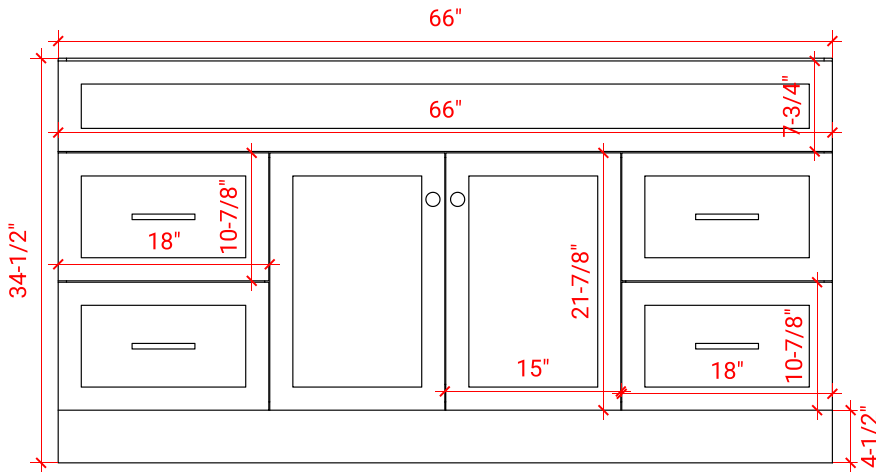

HAMLET 66" SINGLE SINK BASE CABINET

ARIEL

F066S

BASE CABINET DIMENSIONS

66" W x 21.5" D x 34.5" H

FEATURES

- Solid wood frame & plywood panels
- Dovetail drawers and joints
- Soft closing doors & drawers

HARDWARE FINISHES

Brushed Nickel Satin Brass Matte Black Polished Chrome

AVAILABLE COLORS

White Grey Midnight Blue Black

FRONT VIEW

SIDE VIEW

PLAN VIEW

67" SINGLE RECTANGLE SINK COUNTERTOP WITH 0.75 IN. THICKNESS

ARIEL

OVERALL DIMENSIONS

67" W x 22" D x 0.75" H

COUNTERTOP OPTIONS

Carrara Marble
CW2-067S-REC-CT

FEATURES

- Solid countertop with mitered edges & seams
- Undermount white rectangular sink
- Pre-drilled for 8" widespread faucet

INCLUDED

- Countertop
- Matching Backsplash
- Rectangle Sink

COUNTERTOP PLAN VIEW

EDGE SIDE VIEW

THREE DIMENSIONAL COUNTERTOP VIEW