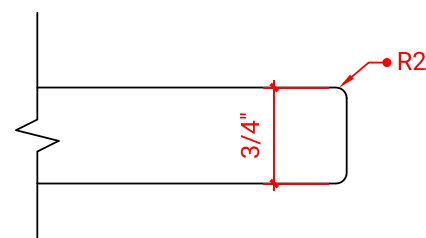

HAMLET 66" SINGLE SINK BASE CABINET

ARIEL

F066S

BASE CABINET DIMENSIONS

66" W x 21.5" D x 34.5" H

FEATURES

- Solid wood frame & plywood panels
- Dovetail drawers and joints
- Soft closing doors & drawers

HARDWARE FINISHES

OVERALL DIMENSIONS

67" W x 22" D x 0.75" H

COUNTERTOP OPTIONS

Carrara Marble
CW2-067S-REC-CT

FEATURES

- Solid countertop with mitered edges & seams
- Undermount white rectangular sink
- Pre-drilled for 8" widespread faucet

INCLUDED

- Countertop
- Matching Backsplash
- Rectangle Sink

COUNTERTOP PLAN VIEW

EDGE SIDE VIEW

THREE DIMENSIONAL COUNTERTOP VIEW