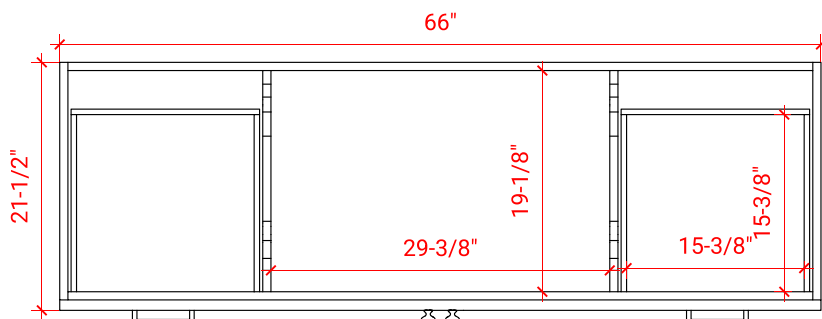

HAMLET 66" SINGLE SINK BASE CABINET

ARIEL

F066S

BASE CABINET DIMENSIONS

66" W x 21.5" D x 34.5" H

FEATURES

- Solid wood frame & plywood panels
- Dovetail drawers and joints
- Soft closing doors & drawers

HARDWARE FINISHES

Brushed Nickel Satin Brass Matte Black Polished Chrome

AVAILABLE COLORS

White Grey Midnight Blue Black

FRONT VIEW

SIDE VIEW

PLAN VIEW

67" SINGLE RECTANGLE SINK COUNTERTOP WITH 0.75 IN. THICKNESS

ARIEL

OVERALL DIMENSIONS

67" W x 22" D x 0.75" H

COUNTERTOP OPTIONS

Carrara Marble
CW2-067S-REC-CT

FEATURES

- Solid countertop with mitered edges & seams
- Undermount white rectangular sink
- Pre-drilled for 8" widespread faucet

INCLUDED

- Countertop
- Matching Backsplash
- Rectangle Sink

COUNTERTOP PLAN VIEW

EDGE SIDE VIEW

THREE DIMENSIONAL COUNTERTOP VIEW