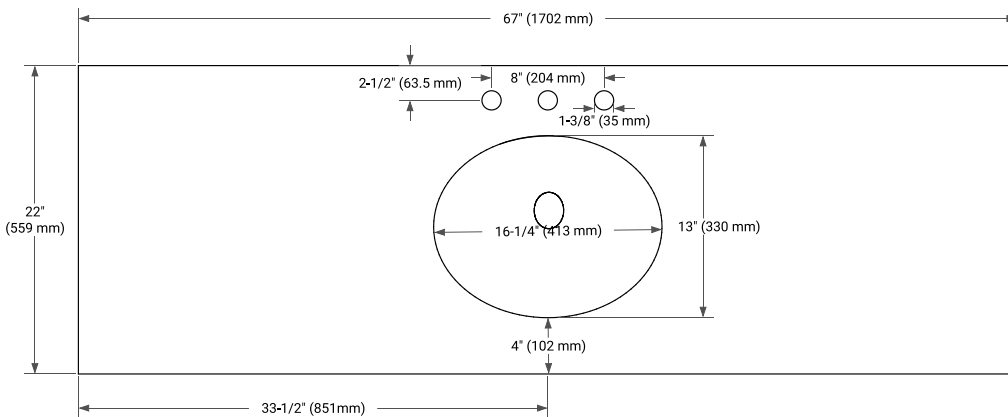

HAMLET 66" SINGLE SINK BASE CABINET

BASE CABINET DIMENSIONS

66" W x 21.5" D x 34.5" H

FEATURES

- Solid wood frame & plywood panels
- Dovetail drawers and joints
- Soft closing doors & drawers

HARDWARE FINISHES*

White Grey Midnight Blue Black

FRONT VIEW

SIDE VIEW

PLAN VIEW

OVERALL DIMENSIONS

67" W x 22" D x 0.75" H

COUNTERTOP OPTIONS

Carrara Marble

FEATURES

- Solid countertop with mitered edges & seams
- Undermount white oval sink
- Pre-drilled for 8" widespread faucet

INCLUDED

- Countertop
- Matching Backsplash
- Oval Sink

COUNTERTOP PLAN VIEW

EDGE SIDE VIEW

THREE DIMENSIONAL COUNTERTOP VIEW