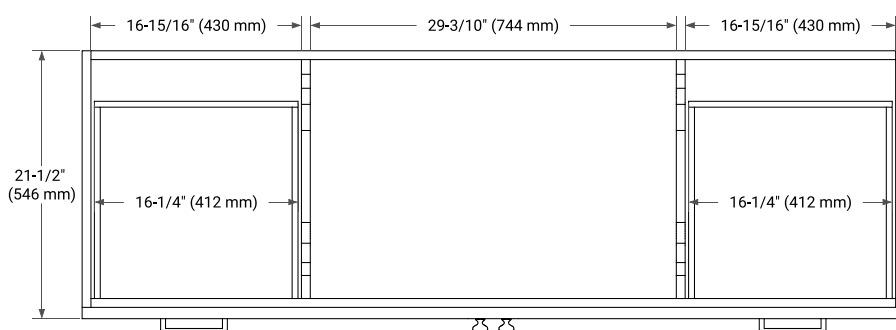

HAMLET 66" SINGLE SINK BASE CABINET

BASE CABINET DIMENSIONS

66" W x 21.5" D x 34.5" H

FEATURES

- Solid wood frame & plywood panels
- Dovetail drawers and joints
- Soft closing doors & drawers

HARDWARE FINISHES*

White Grey Midnight Blue Black

FRONT VIEW

SIDE VIEW

PLAN VIEW

OVERALL DIMENSIONS

67" W x 22" D x 0.75" H

COUNTERTOP OPTIONS

Carrara Marble

FEATURES

- Solid countertop with mitered edges & seams
- Undermount white oval sink
- Pre-drilled for 8" widespread faucet

INCLUDED

- Countertop
- Matching Backsplash
- Oval Sink

COUNTERTOP PLAN VIEW

EDGE SIDE VIEW

THREE DIMENSIONAL COUNTERTOP VIEW