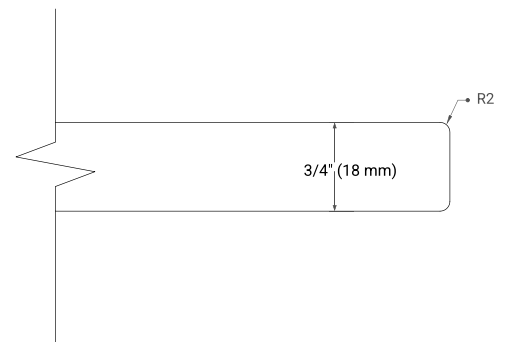

White Grey Midnight Blue Black

FRONT VIEW

SIDE VIEW

PLAN VIEW

OVERALL DIMENSIONS

67" W x 22" D x 0.75" H

COUNTERTOP OPTIONS

Carrara Marble

FEATURES

- Solid countertop with mitered edges & seams
- Undermount white oval sink
- Pre-drilled for 8" widespread faucet

INCLUDED

- Countertop
- Matching Backsplash
- Oval Sink

COUNTERTOP PLAN VIEW

EDGE SIDE VIEW

THREE DIMENSIONAL COUNTERTOP VIEW