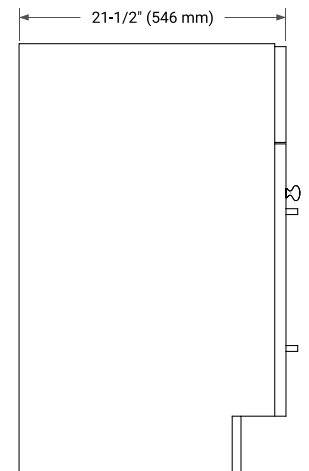

HAMLET 66" SINGLE SINK BASE CABINET

BASE CABINET DIMENSIONS

66" W x 21.5" D x 34.5" H

FEATURES

- Solid wood frame & plywood panels
- Dovetail drawers and joints
- Soft closing doors & drawers

HARDWARE FINISHES*

White Grey Midnight Blue Black

FRONT VIEW

SIDE VIEW

PLAN VIEW

OVERALL DIMENSIONS

67" W x 22" D x 0.75" H

COUNTERTOP OPTIONS

Carrara Marble

FEATURES

- Solid countertop with mitered edges & seams
- Undermount white oval sink
- Pre-drilled for 8" widespread faucet

INCLUDED

- Countertop
- Matching Backsplash
- Oval Sink

COUNTERTOP PLAN VIEW

EDGE SIDE VIEW

THREE DIMENSIONAL COUNTERTOP VIEW