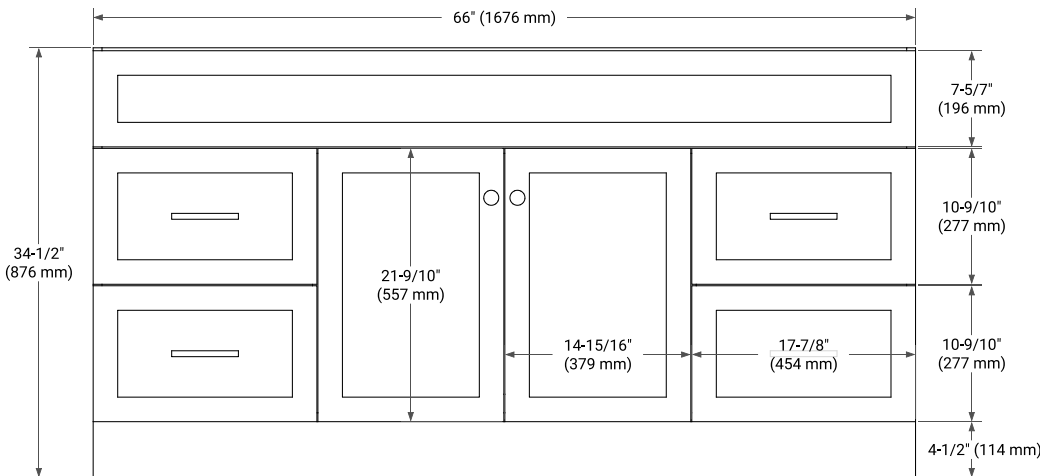

HAMLET 66" SINGLE SINK BASE CABINET

BASE CABINET DIMENSIONS

66" W x 21.5" D x 34.5" H

FEATURES

- Solid wood frame & plywood panels
- Dovetail drawers and joints
- Soft closing doors & drawers

HARDWARE FINISHES*

White Grey Midnight Blue Black

FRONT VIEW

SIDE VIEW

PLAN VIEW

OVERALL DIMENSIONS

67" W x 22" D x 0.75" H

COUNTERTOP OPTIONS

Carrara Marble

FEATURES

- Solid countertop with mitered edges & seams
- Undermount white oval sink
- Pre-drilled for 8" widespread faucet

INCLUDED

- Countertop
- Matching Backsplash
- Oval Sink

COUNTERTOP PLAN VIEW

EDGE SIDE VIEW

THREE DIMENSIONAL COUNTERTOP VIEW