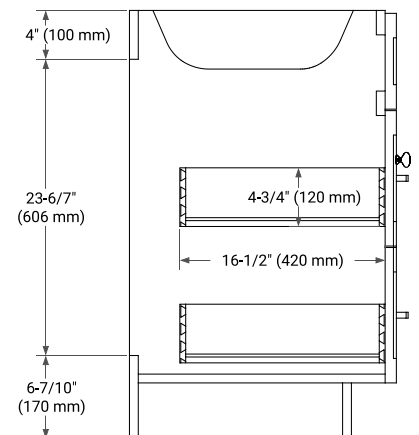

HAMLET 66" SINGLE SINK BASE CABINET

BASE CABINET DIMENSIONS

66" W x 21.5" D x 34.5" H

FEATURES

- Solid wood frame & plywood panels
- Dovetail drawers and joints
- Soft closing doors & drawers

HARDWARE FINISHES*

White Grey Midnight Blue Black

FRONT VIEW

SIDE VIEW

PLAN VIEW

OVERALL DIMENSIONS

67" W x 22" D x 0.75" H

COUNTERTOP OPTIONS

Carrara Marble

FEATURES

- Solid countertop with mitered edges & seams
- Undermount white oval sink
- Pre-drilled for 8" widespread faucet

INCLUDED

- Countertop
- Matching Backsplash
- Oval Sink

COUNTERTOP PLAN VIEW

EDGE SIDE VIEW

THREE DIMENSIONAL COUNTERTOP VIEW