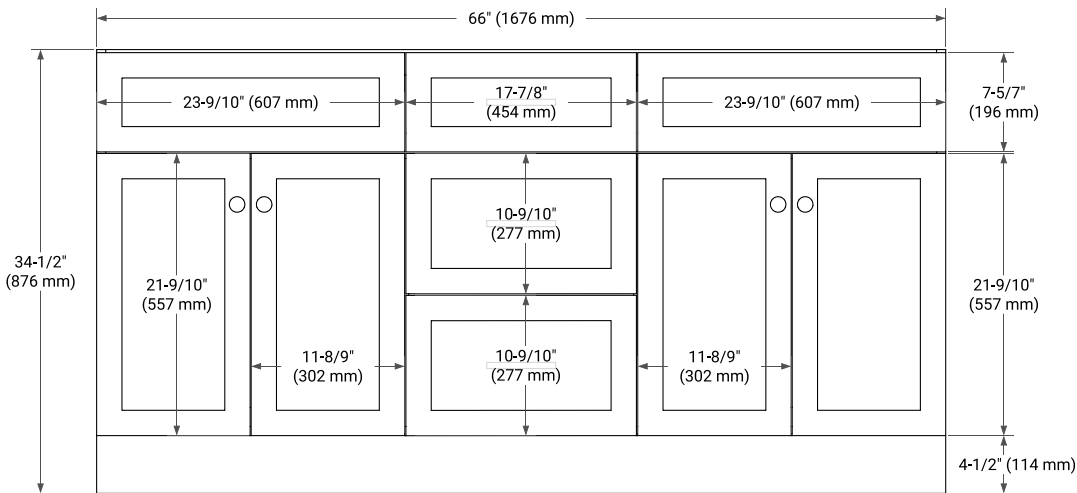

HAMLET 66" DOUBLE SINK BASE CABINET

BASE CABINET DIMENSIONS

66" W x 21.5" D x 34.5" H

FEATURES

- Solid wood frame & plywood panels
- Dovetail drawers and joints
- Soft closing doors & drawers

HARDWARE FINISHES*

White Grey Midnight Blue Black

FRONT VIEW

SIDE VIEW

PLAN VIEW

67" DOUBLE RECTANGLE SINK COUNTERTOP WITH 0.75 IN. THICKNESS

ARIEL

OVERALL DIMENSIONS

67" W x 22" D x 0.75" H

COUNTERTOP OPTIONS

Carrara Marble

FEATURES

- Solid countertop with mitered edges & seams
- Undermount white rectangular sink
- Pre-drilled for 8" widespread faucet

INCLUDED

- Countertop
- Matching Backsplash
- Rectangle Sinks

COUNTERTOP PLAN VIEW

EDGE SIDE VIEW

THREE DIMENSIONAL COUNTERTOP VIEW