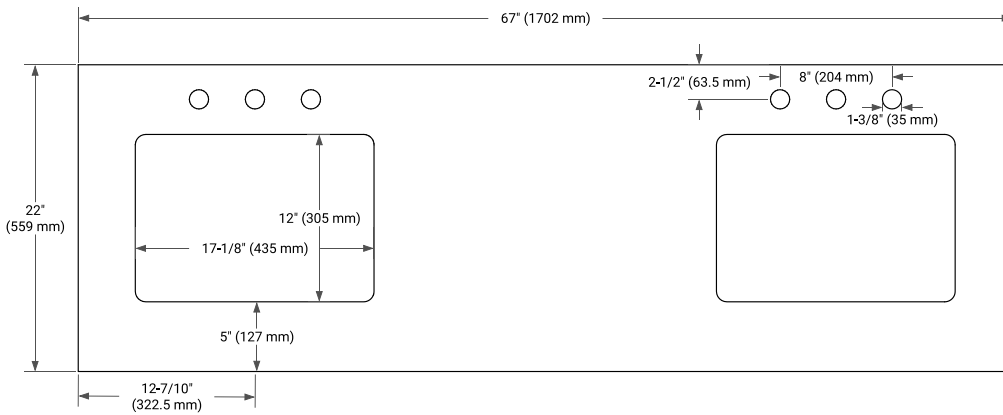

HAMLET 66" DOUBLE SINK BASE CABINET

BASE CABINET DIMENSIONS

66" W x 21.5" D x 34.5" H

FEATURES

- Solid wood frame & plywood panels
- Dovetail drawers and joints
- Soft closing doors & drawers

HARDWARE FINISHES*

White Grey Midnight Blue Black

FRONT VIEW

SIDE VIEW

PLAN VIEW

67" DOUBLE RECTANGLE SINK COUNTERTOP WITH 0.75 IN. THICKNESS

ARIEL

OVERALL DIMENSIONS

67" W x 22" D x 0.75" H

COUNTERTOP OPTIONS

Carrara Marble

FEATURES

- Solid countertop with mitered edges & seams
- Undermount white rectangular sink
- Pre-drilled for 8" widespread faucet

INCLUDED

- Countertop
- Matching Backsplash
- Rectangle Sinks

COUNTERTOP PLAN VIEW

EDGE SIDE VIEW

THREE DIMENSIONAL COUNTERTOP VIEW