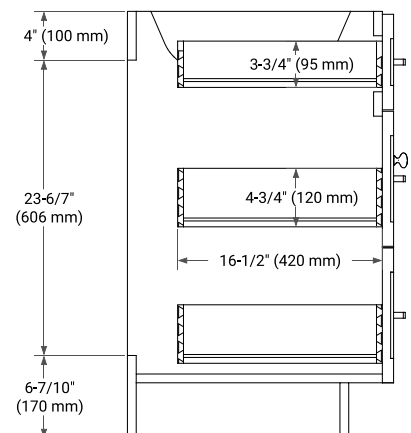

HAMLET 66" DOUBLE SINK BASE CABINET

BASE CABINET DIMENSIONS

66" W x 21.5" D x 34.5" H

FEATURES

- Solid wood frame & plywood panels
- Dovetail drawers and joints
- Soft closing doors & drawers

HARDWARE FINISHES*

White Grey Midnight Blue Black

FRONT VIEW

SIDE VIEW

PLAN VIEW

67" DOUBLE RECTANGLE SINK COUNTERTOP WITH 0.75 IN. THICKNESS

ARIEL

OVERALL DIMENSIONS

67" W x 22" D x 0.75" H

COUNTERTOP OPTIONS

Carrara Marble

FEATURES

- Solid countertop with mitered edges & seams
- Undermount white rectangular sink
- Pre-drilled for 8" widespread faucet

INCLUDED

- Countertop
- Matching Backsplash
- Rectangle Sinks

COUNTERTOP PLAN VIEW

EDGE SIDE VIEW

THREE DIMENSIONAL COUNTERTOP VIEW