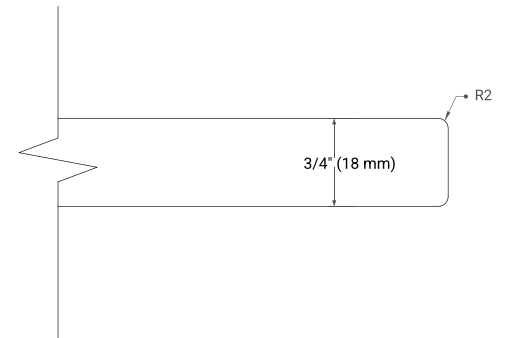

HAMLET 66" DOUBLE SINK BASE CABINET

BASE CABINET DIMENSIONS

66" W x 21.5" D x 34.5" H

FEATURES

- Solid wood frame & plywood panels
- Dovetail drawers and joints
- Soft closing doors & drawers

HARDWARE FINISHES*

White Grey Midnight Blue Black

FRONT VIEW

SIDE VIEW

PLAN VIEW

67" DOUBLE RECTANGLE SINK COUNTERTOP WITH 0.75 IN. THICKNESS

ARIEL

OVERALL DIMENSIONS

67" W x 22" D x 0.75" H

COUNTERTOP OPTIONS

Carrara Marble

FEATURES

- Solid countertop with mitered edges & seams
- Undermount white rectangular sink
- Pre-drilled for 8" widespread faucet

INCLUDED

- Countertop
- Matching Backsplash
- Rectangle Sinks

COUNTERTOP PLAN VIEW

EDGE SIDE VIEW

THREE DIMENSIONAL COUNTERTOP VIEW