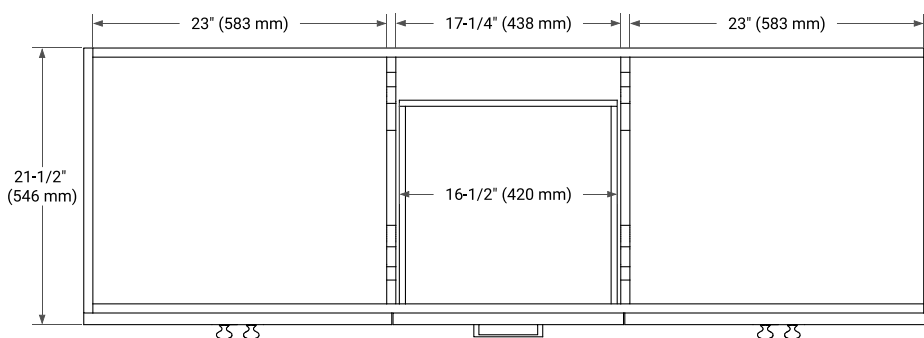

HAMLET 66" DOUBLE SINK BASE CABINET

BASE CABINET DIMENSIONS

66" W x 21.5" D x 34.5" H

FEATURES

- Solid wood frame & plywood panels
- Dovetail drawers and joints
- Soft closing doors & drawers

HARDWARE FINISHES*

White Grey Midnight Blue Black

FRONT VIEW

SIDE VIEW

PLAN VIEW

67" DOUBLE RECTANGLE SINK COUNTERTOP WITH 0.75 IN. THICKNESS

ARIEL

OVERALL DIMENSIONS

67" W x 22" D x 0.75" H

COUNTERTOP OPTIONS

Carrara Marble

FEATURES

- Solid countertop with mitered edges & seams
- Undermount white rectangular sink
- Pre-drilled for 8" widespread faucet

INCLUDED

- Countertop
- Matching Backsplash
- Rectangle Sinks

COUNTERTOP PLAN VIEW

EDGE SIDE VIEW

THREE DIMENSIONAL COUNTERTOP VIEW