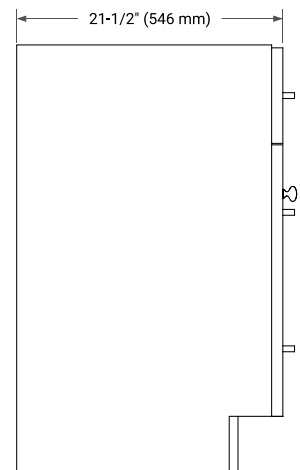

HAMLET 66" DOUBLE SINK BASE CABINET

BASE CABINET DIMENSIONS

66" W x 21.5" D x 34.5" H

FEATURES

- Solid wood frame & plywood panels
- Dovetail drawers and joints
- Soft closing doors & drawers

HARDWARE FINISHES*

White Grey Midnight Blue Black

FRONT VIEW

SIDE VIEW

PLAN VIEW

67" DOUBLE RECTANGLE SINK COUNTERTOP WITH 0.75 IN. THICKNESS

ARIEL

OVERALL DIMENSIONS

67" W x 22" D x 0.75" H

COUNTERTOP PLAN VIEW

EDGE SIDE VIEW

THREE DIMENSIONAL COUNTERTOP VIEW